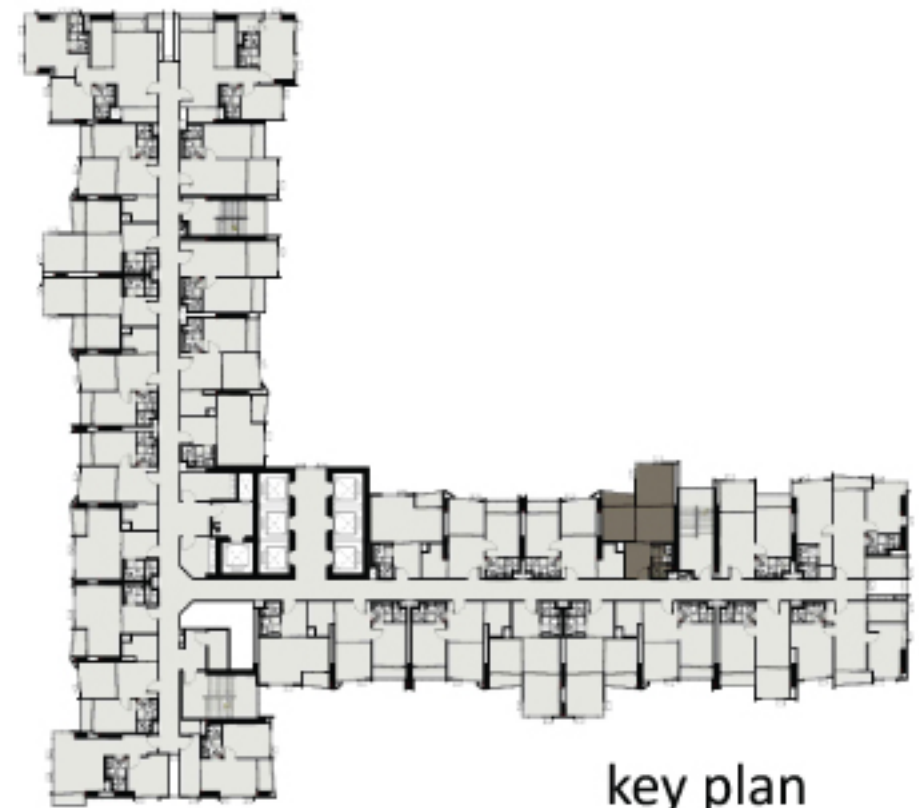

Life Ladprao The Valley | TYPE A1

A114
28.8 SQM.

key plan

Life Ladprao The Valley | TYPE A1

A101
28.8 SQM.

key plan

Life Ladprao The Valley | TYPE B3

B305
35 SQM.

key plan

Life Ladprao The Valley | TYPE C1

C116
37 SQM.

key plan

Life Ladprao The Valley | TYPE B1

B104
35 SQM.

key plan

Life Ladprao The Valley | TYPE B2

| | |
|---------|---------|
| B202 | B203 |
| 35 SQM. | 35 SQM. |

key plan

Life Ladprao The Valley | TYPE B4

B415
35 SQM.

key plan

Life Ladprao The Valley | TYPE B2

| | |
|---------|---------|
| B217 | B224 |
| 35 SQM. | 35 SQM. |

key plan

Life Ladprao The Valley | TYPE D1

D107
48.6 SQM.

key plan

Life Ladprao The Valley | TYPE F1

F126
60 SQM.

key plan

Life Ladprao The Valley | TYPE E1