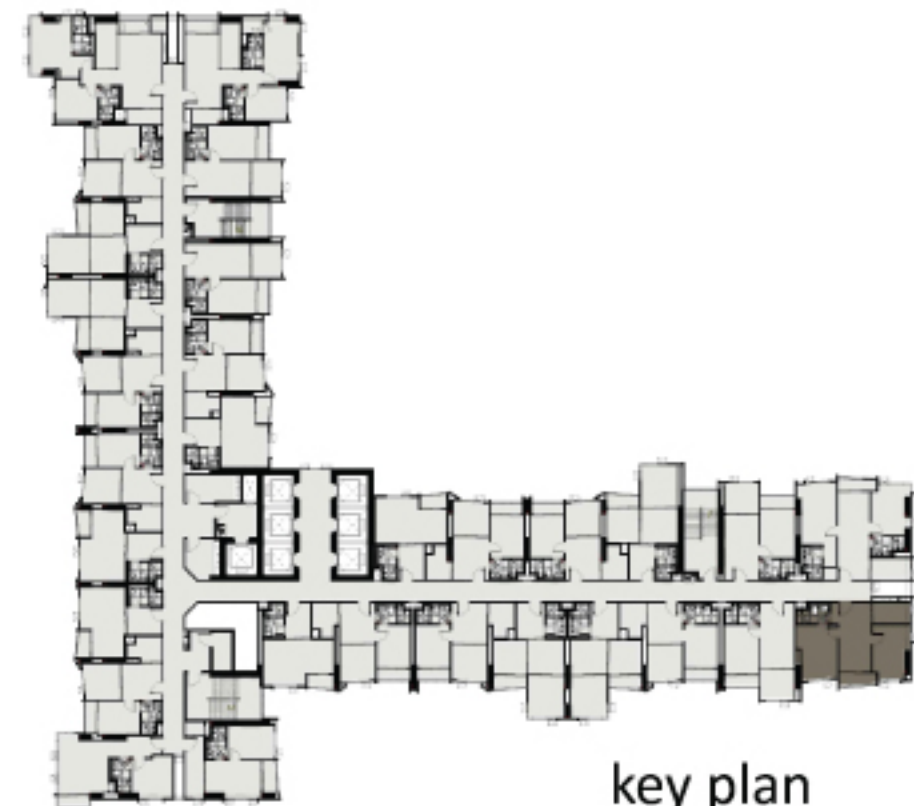

key plan

Life Ladprao The Valley | TYPE C1

C116
37 SQM.

key plan

Life Ladprao The Valley | TYPE B1

B104
35 SQM.

key plan

Life Ladprao The Valley | TYPE B2

| | |
|---------|---------|
| B202 | B203 |
| 35 SQM. | 35 SQM. |

key plan

Life Ladprao The Valley | TYPE B4

B415
35 SQM.

key plan

Life Ladprao The Valley | TYPE B2

| | |
|---------|---------|
| B217 | B224 |
| 35 SQM. | 35 SQM. |

key plan

Life Ladprao The Valley | TYPE D1

D107
48.6 SQM.

key plan

Life Ladprao The Valley | TYPE F1

F126
60 SQM.

key plan

Life Ladprao The Valley | TYPE E1

E106
57.8 SQM.

key plan

Life Ladprao The Valley | TYPE G1

G125
66.5 SQM.

key plan