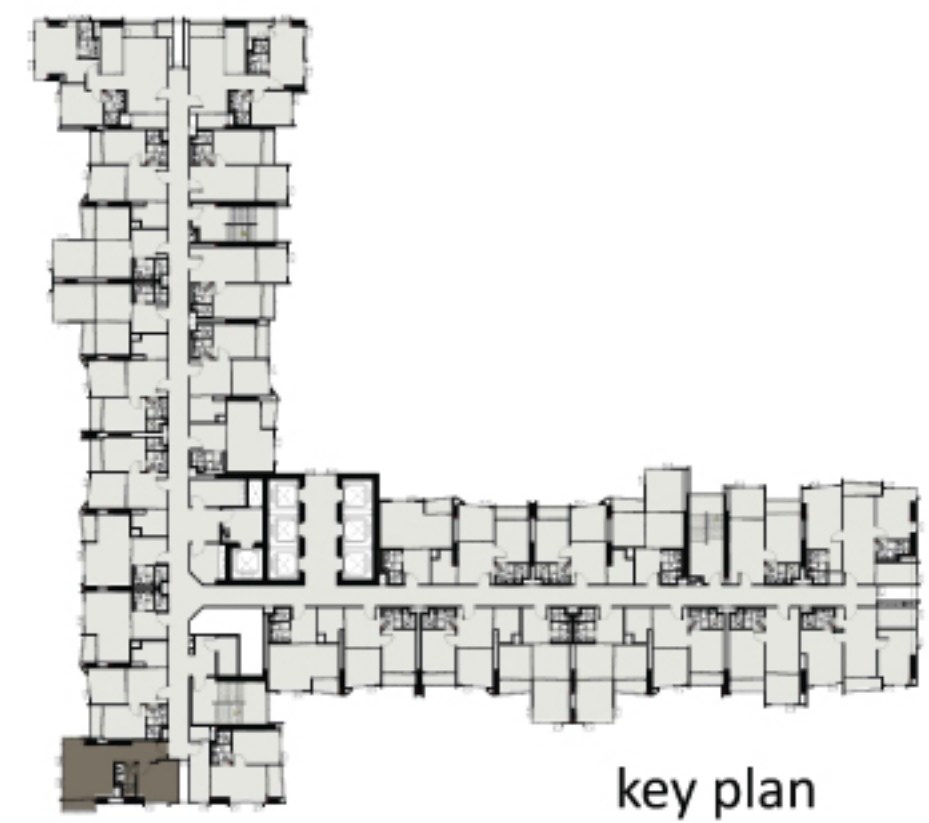

Life Ladprao The Valley | TYPE A1

A114
28.8 SQM.

key plan

Life Ladprao The Valley | TYPE A1

A101
28.8 SQM.

key plan

Life Ladprao The Valley | TYPE B3

B305
35 SQM.

key plan

Life Ladprao The Valley | TYPE C1

C116
37 SQM.

key plan

Life Ladprao The Valley | TYPE B1

B104
35 SQM.

key plan

Life Ladprao The Valley | TYPE B2

| | |
|---------|---------|
| B202 | B203 |
| 35 SQM. | 35 SQM. |

key plan

Life Ladprao The Valley | TYPE B4

B415
35 SQM.

key plan

Life Ladprao The Valley | TYPE B2

| | |
|---------|---------|
| B217 | B224 |
| 35 SQM. | 35 SQM. |

key plan

Life Ladprao The Valley | TYPE D1

D107
48.6 SQM.

key plan

Life Ladprao The Valley | TYPE F1

F126
60 SQM.

key plan

Life Ladprao The Valley | TYPE E1