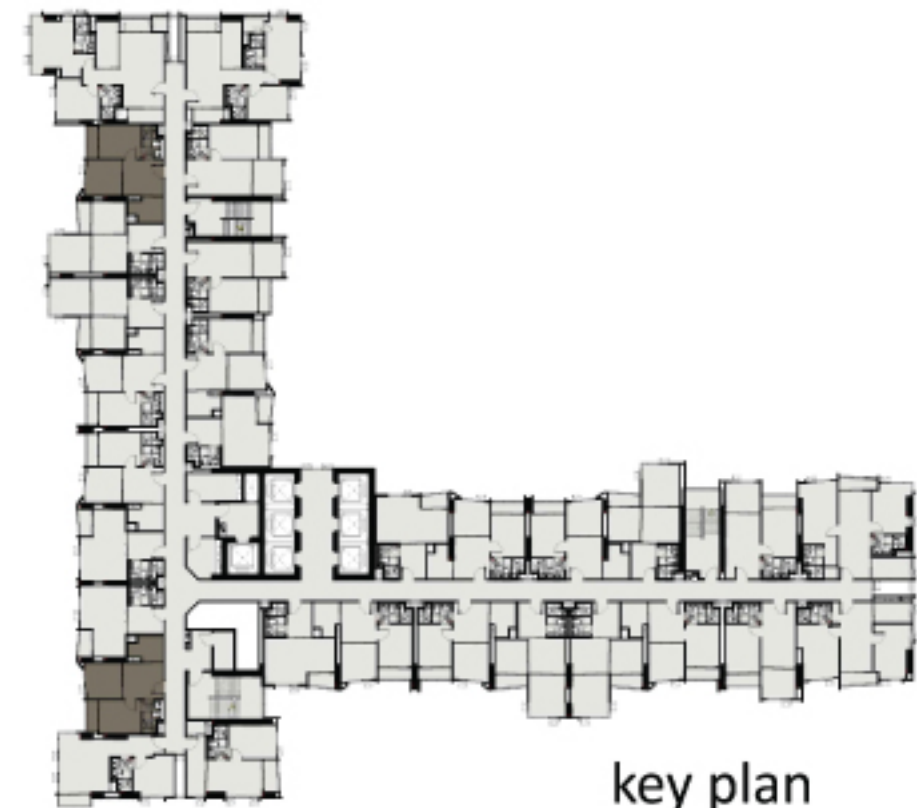

key plan

Life Ladprao The Valley | TYPE C1

C116
37 SQM.

key plan

Life Ladprao The Valley | TYPE B1

B104
35 SQM.

key plan

Life Ladprao The Valley | TYPE B2

| | |
|---------|---------|
| B202 | B203 |
| 35 SQM. | 35 SQM. |

key plan

Life Ladprao The Valley | TYPE B4

B415
35 SQM.

key plan

Life Ladprao The Valley | TYPE B2

| | |
|---------|---------|
| B217 | B224 |
| 35 SQM. | 35 SQM. |

key plan

Life Ladprao The Valley | TYPE D1

D107
48.6 SQM.

key plan

Life Ladprao The Valley | TYPE F1

F126
60 SQM.

key plan

Life Ladprao The Valley | TYPE E1

E106
57.8 SQM.

key plan

Life Ladprao The Valley | TYPE G1

G125
66.5 SQM.

key plan