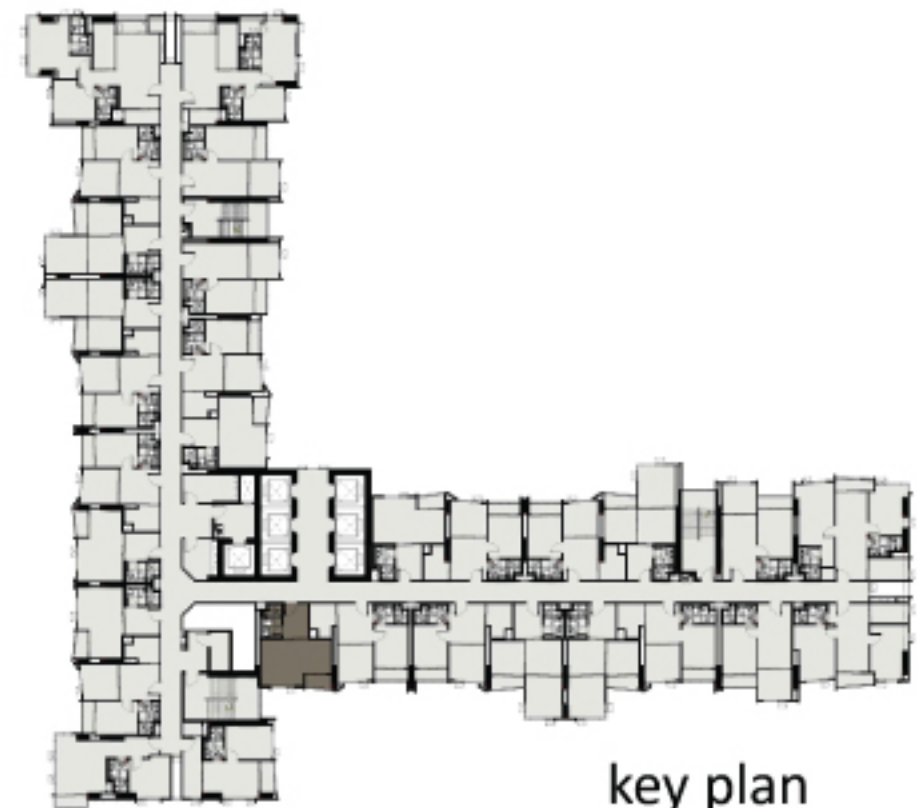

Life Ladprao The Valley | TYPE A1

A114
28.8 SQM.

key plan

Life Ladprao The Valley | TYPE A1

A101
28.8 SQM.

key plan

Life Ladprao The Valley | TYPE B3

B305
35 SQM.

key plan

Life Ladprao The Valley | TYPE C1

C116
37 SQM.

key plan

Life Ladprao The Valley | TYPE B1

B104
35 SQM.

key plan

Life Ladprao The Valley | TYPE B2

| | |
|---------|---------|
| B202 | B203 |
| 35 SQM. | 35 SQM. |

key plan

Life Ladprao The Valley | TYPE B4

B415
35 SQM.

key plan

Life Ladprao The Valley | TYPE B2

| | |
|---------|---------|
| B217 | B224 |
| 35 SQM. | 35 SQM. |

key plan

Life Ladprao The Valley | TYPE D1

D107
48.6 SQM.

key plan

Life Ladprao The Valley | TYPE F1

F126
60 SQM.

key plan

Life Ladprao The Valley | TYPE E1