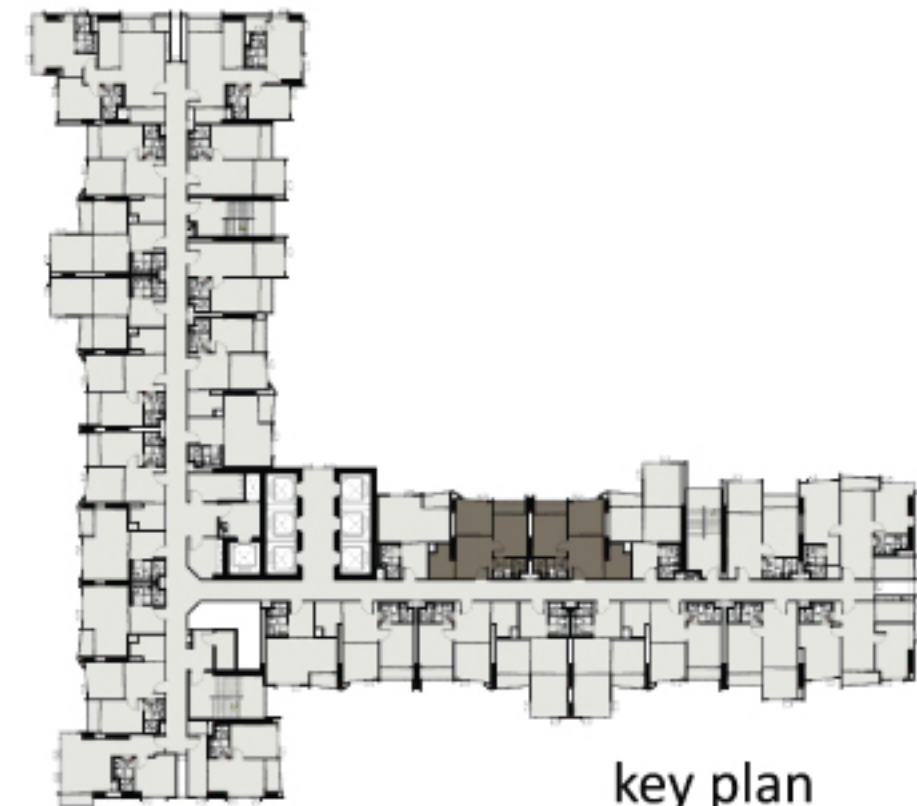

Life Ladprao The Valley | TYPE A1

A114
28.8 SQM.

key plan

Life Ladprao The Valley | TYPE A1

A101
28.8 SQM.

key plan

Life Ladprao The Valley | TYPE B3

B305
35 SQM.

key plan

Life Ladprao The Valley | TYPE C1

C116
37 SQM.

key plan

Life Ladprao The Valley | TYPE B1

B104
35 SQM.

key plan

Life Ladprao The Valley | TYPE B2

| | |
|---------|---------|
| B202 | B203 |
| 35 SQM. | 35 SQM. |

key plan

Life Ladprao The Valley | TYPE B4

B415
35 SQM.

key plan

Life Ladprao The Valley | TYPE B2

| | |
|---------|---------|
| B217 | B224 |
| 35 SQM. | 35 SQM. |

key plan

Life Ladprao The Valley | TYPE D1

D107
48.6 SQM.

key plan

Life Ladprao The Valley | TYPE F1

F126
60 SQM.

key plan

Life Ladprao The Valley | TYPE E1