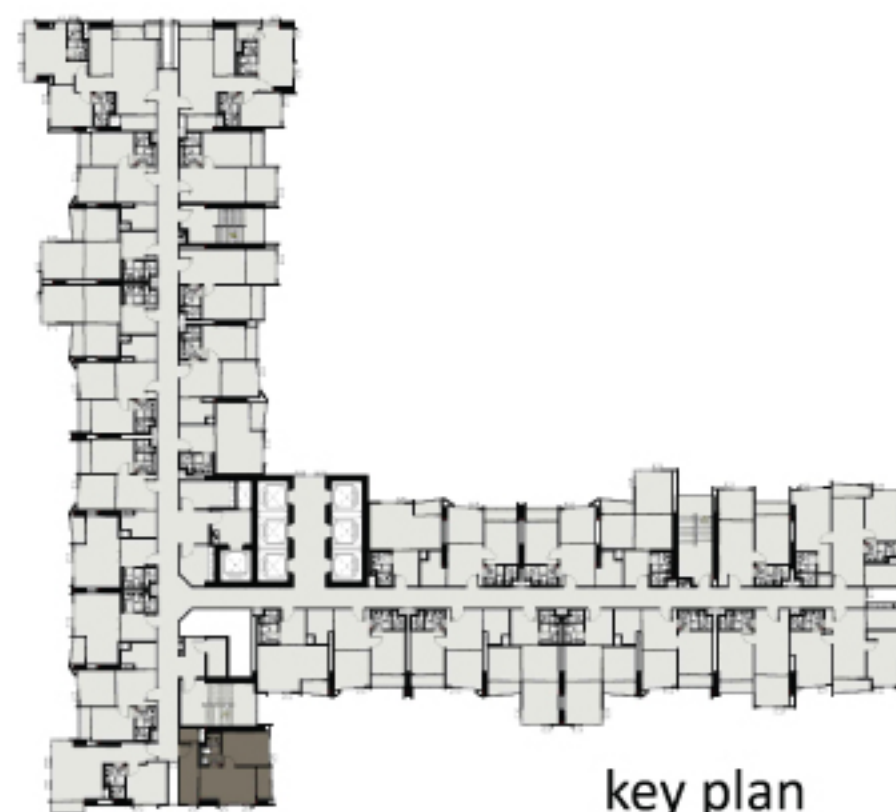

key plan

Life Ladprao The Valley | TYPE C1

C116
37 SQM.

key plan

Life Ladprao The Valley | TYPE B1

B104
35 SQM.

key plan

Life Ladprao The Valley | TYPE B2

| | |
|---------|---------|
| B202 | B203 |
| 35 SQM. | 35 SQM. |

key plan

Life Ladprao The Valley | TYPE B4

B415
35 SQM.

key plan

Life Ladprao The Valley | TYPE B2

| | |
|---------|---------|
| B217 | B224 |
| 35 SQM. | 35 SQM. |

key plan

Life Ladprao The Valley | TYPE D1

D107
48.6 SQM.

key plan

Life Ladprao The Valley | TYPE F1

F126
60 SQM.

key plan

Life Ladprao The Valley | TYPE E1

E106
57.8 SQM.

key plan

Life Ladprao The Valley | TYPE G1

G125
66.5 SQM.

key plan