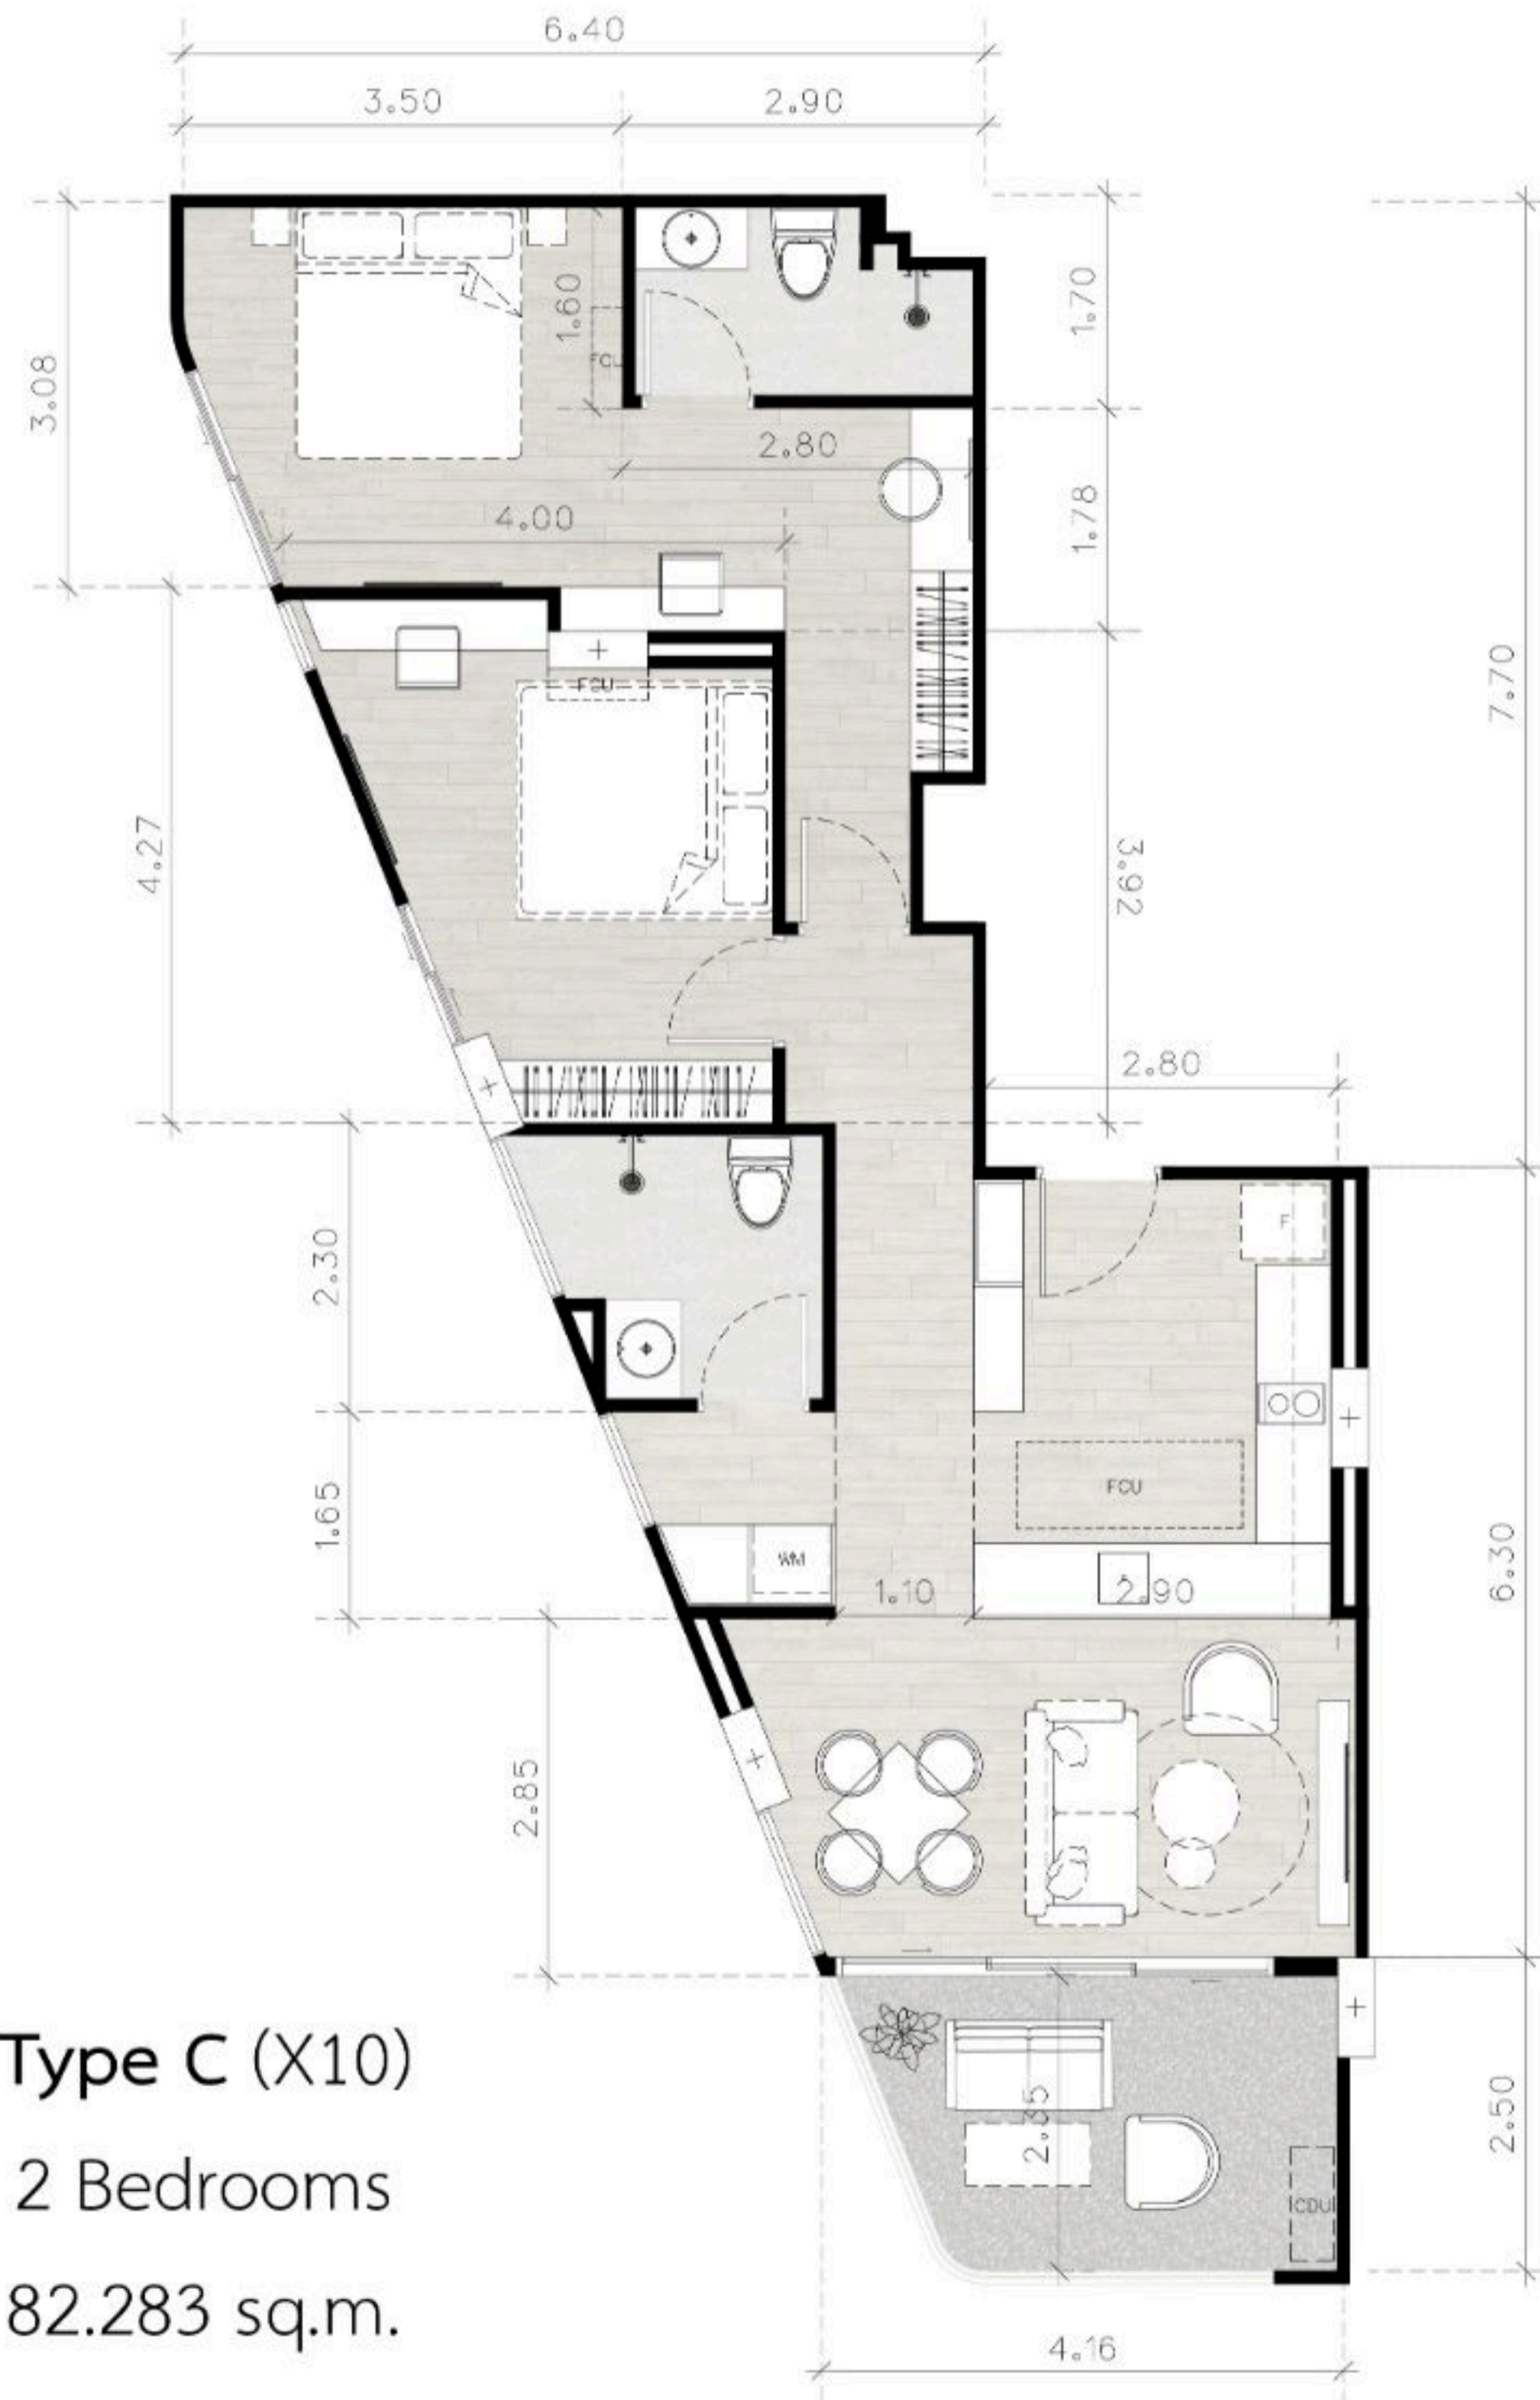

Type Af (303 ,404 ,602 ,605 ,703)

1 Bedroom

42.438 sq.m.

Type Ag (X12)

1 Bedroom

35.403 sq.m.

Type Ah (X13)

1 Bedroom

37.634 sq.m.

Type Ai (X14)

1 Bedroom

39.596 sq.m.

Type Aj (X08-X09)

1 Bedroom

39.175 sq.m.

Type B (X07)

1 Bedroom

36.153 sq.m.

Type C (X10)
2 Bedrooms
82.283 sq.m.

Type D (X11)

1 Bedroom

45.630 sq.m.

Type E (X01)

2 Bedrooms

74.135 sq.m.