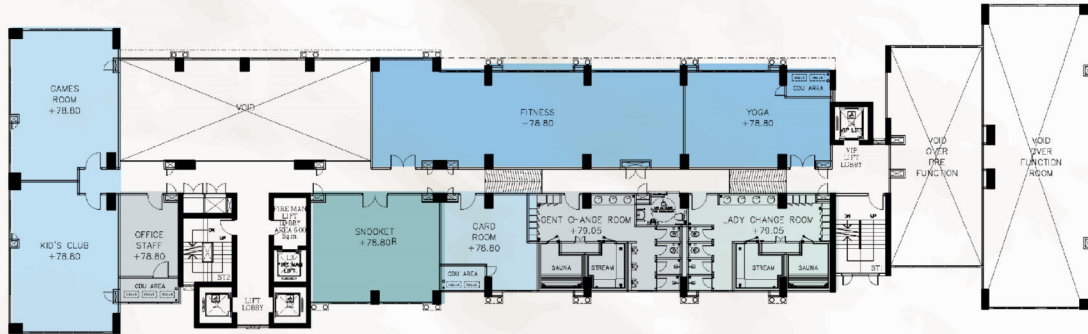

SEA VIEW

POOL VIEW

BUILDING B

Floors: 21
Units: 462
Style: High Rise

5TH - 25TH FLOOR

Brasilia

SEA VIEW

POOL VIEW

BUILDING B

Floors: 1
Sport Club & Fitness
Style: High Rise

27TH FLOOR

Brasilia

SEA VIEW

POOL VIEW

BUILDING B

Floors: 1
Sky Club & Pool
Style: High Rise

28TH FLOOR

Brasilia

SEA VIEW

POOL VIEW