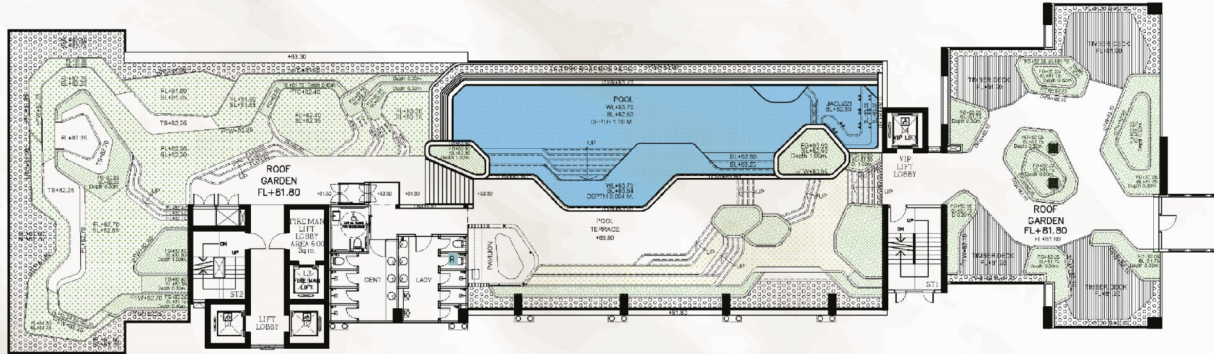

BUILDING B

Floors: 1
Units: 15
Style: High Rise

GROUND FLOOR

Brasilia

SEA VIEW

POOL VIEW

BUILDING B

Floors: 1
Units: 18
Style: High Rise

SEA VIEW

POOL VIEW

BUILDING B

Floors: 21
Units: 462
Style: High Rise

5TH - 25TH FLOOR

Brasilia

SEA VIEW

POOL VIEW

BUILDING B

Floors: 1
Sport Club & Fitness
Style: High Rise

27TH FLOOR

Brasilia

SEA VIEW

POOL VIEW

BUILDING B

Floors: 1
Sky Club & Pool
Style: High Rise

28TH FLOOR

Brasilia

SEA VIEW

POOL VIEW