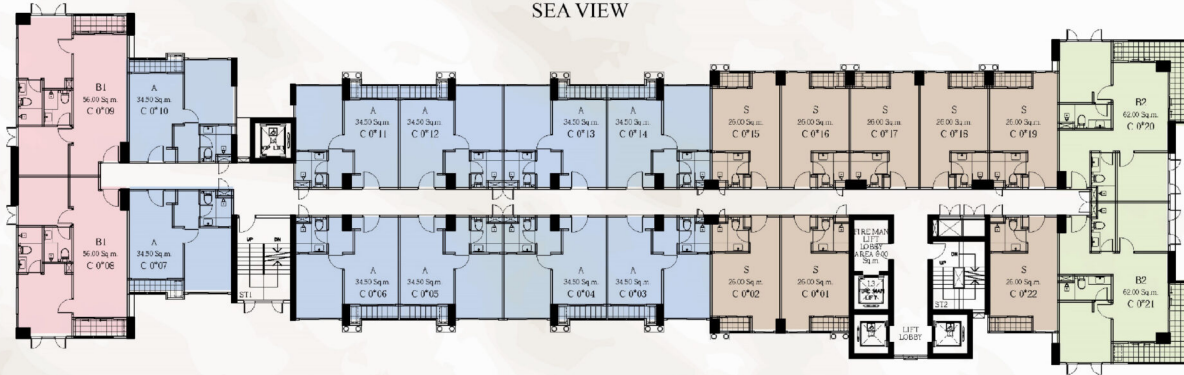

SEA VIEW

POOL VIEW

BUILDING C

Floors: 20
Units: 440
Style: High Rise

5TH - 24TH FLOOR

Sao Paulo

SEA VIEW

POOL VIEW

BUILDING C

Floors: 1
Units: 18
Style: High Rise

25TH FLOOR

Sao Paulo

SEA VIEW

POOL VIEW

BUILDING C

Floors: 1
Penthouse Ground Fl 26TH FLOOR
Style: High Rise

POOL VIEW

BUILDING C

Floors: 1
Roof Garden
Style: High Rise

28TH FLOOR

Sao Paulo