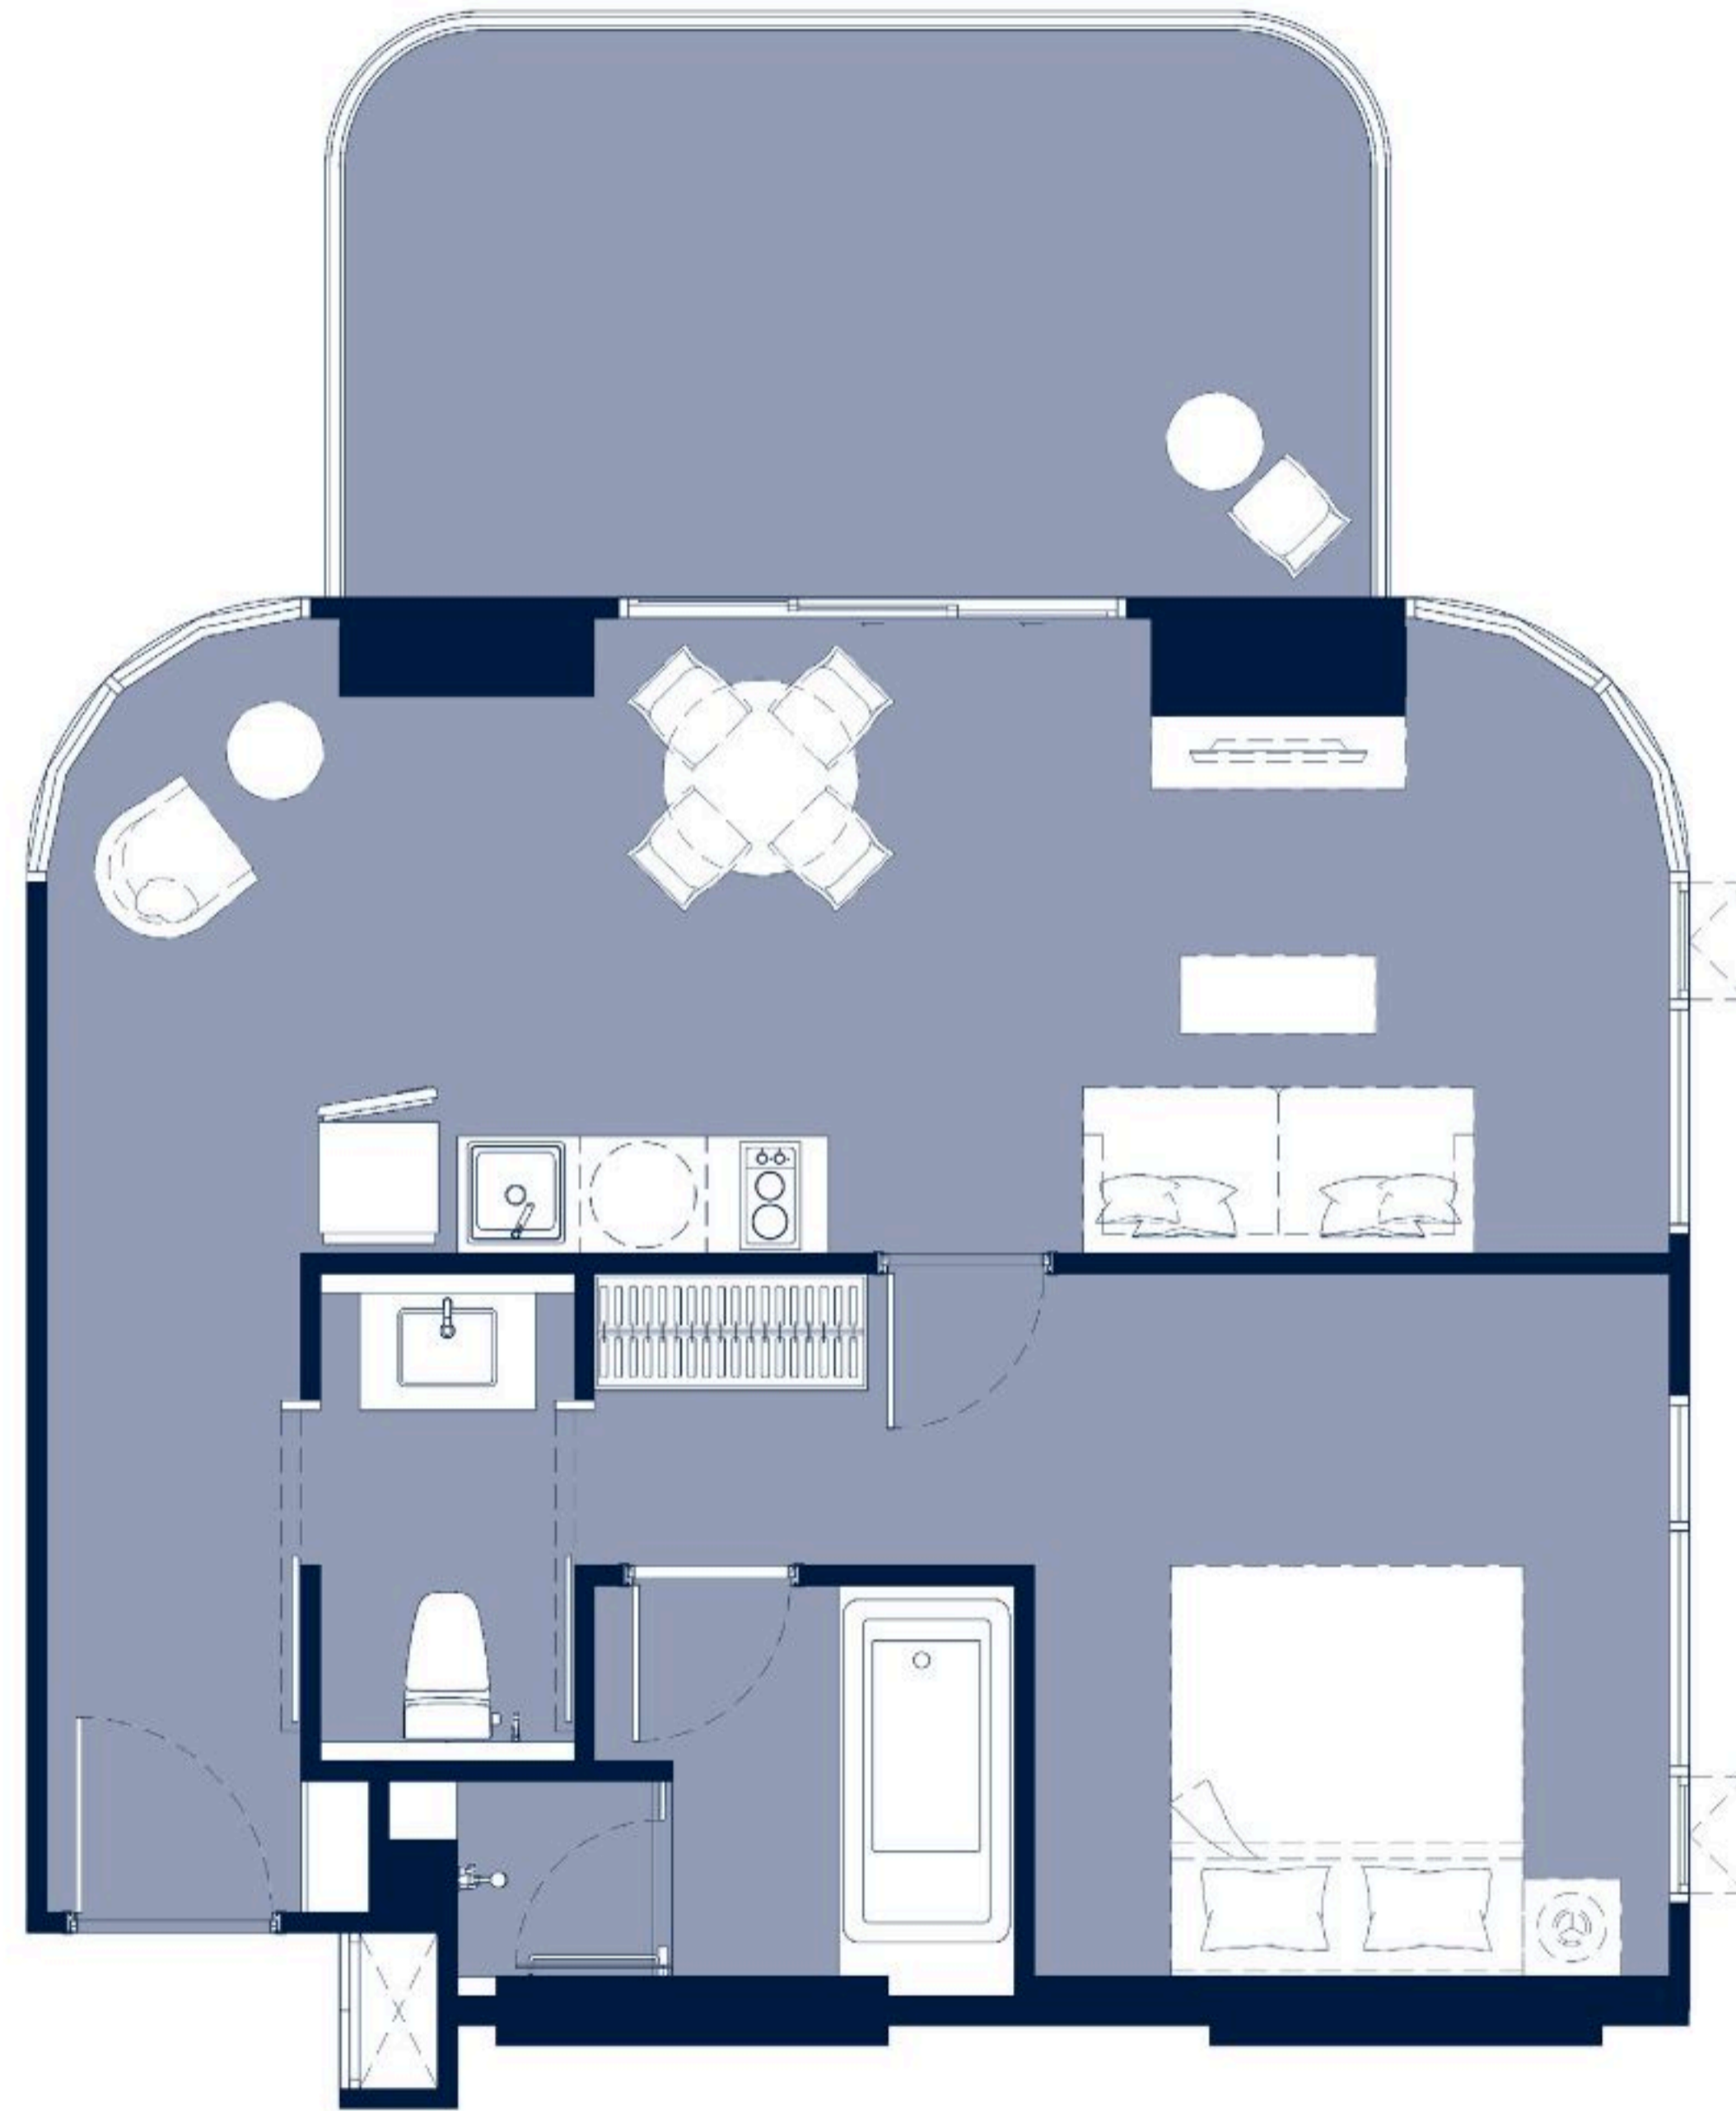

Layout and area of units may change as deemed appropriate without prior notice but will not effect the use and dwelling.

BUILDING B

BC11-01S

1 BEDROOM DELUXE SUITE | 55.45 SQ.M.

Layout and area of units may change as deemed appropriate without prior notice but will not effect the use and dwelling.

BUILDING B

BC11-01T

1 BEDROOM DELUXE SUITE | 70.80 SQ.M.

Layout and area of units may change as deemed appropriate without prior notice but will not effect the use and dwelling.

BUILDING B

BE1-01S

2 BEDROOMS EXECUTIVE | 79.90 SQ.M.