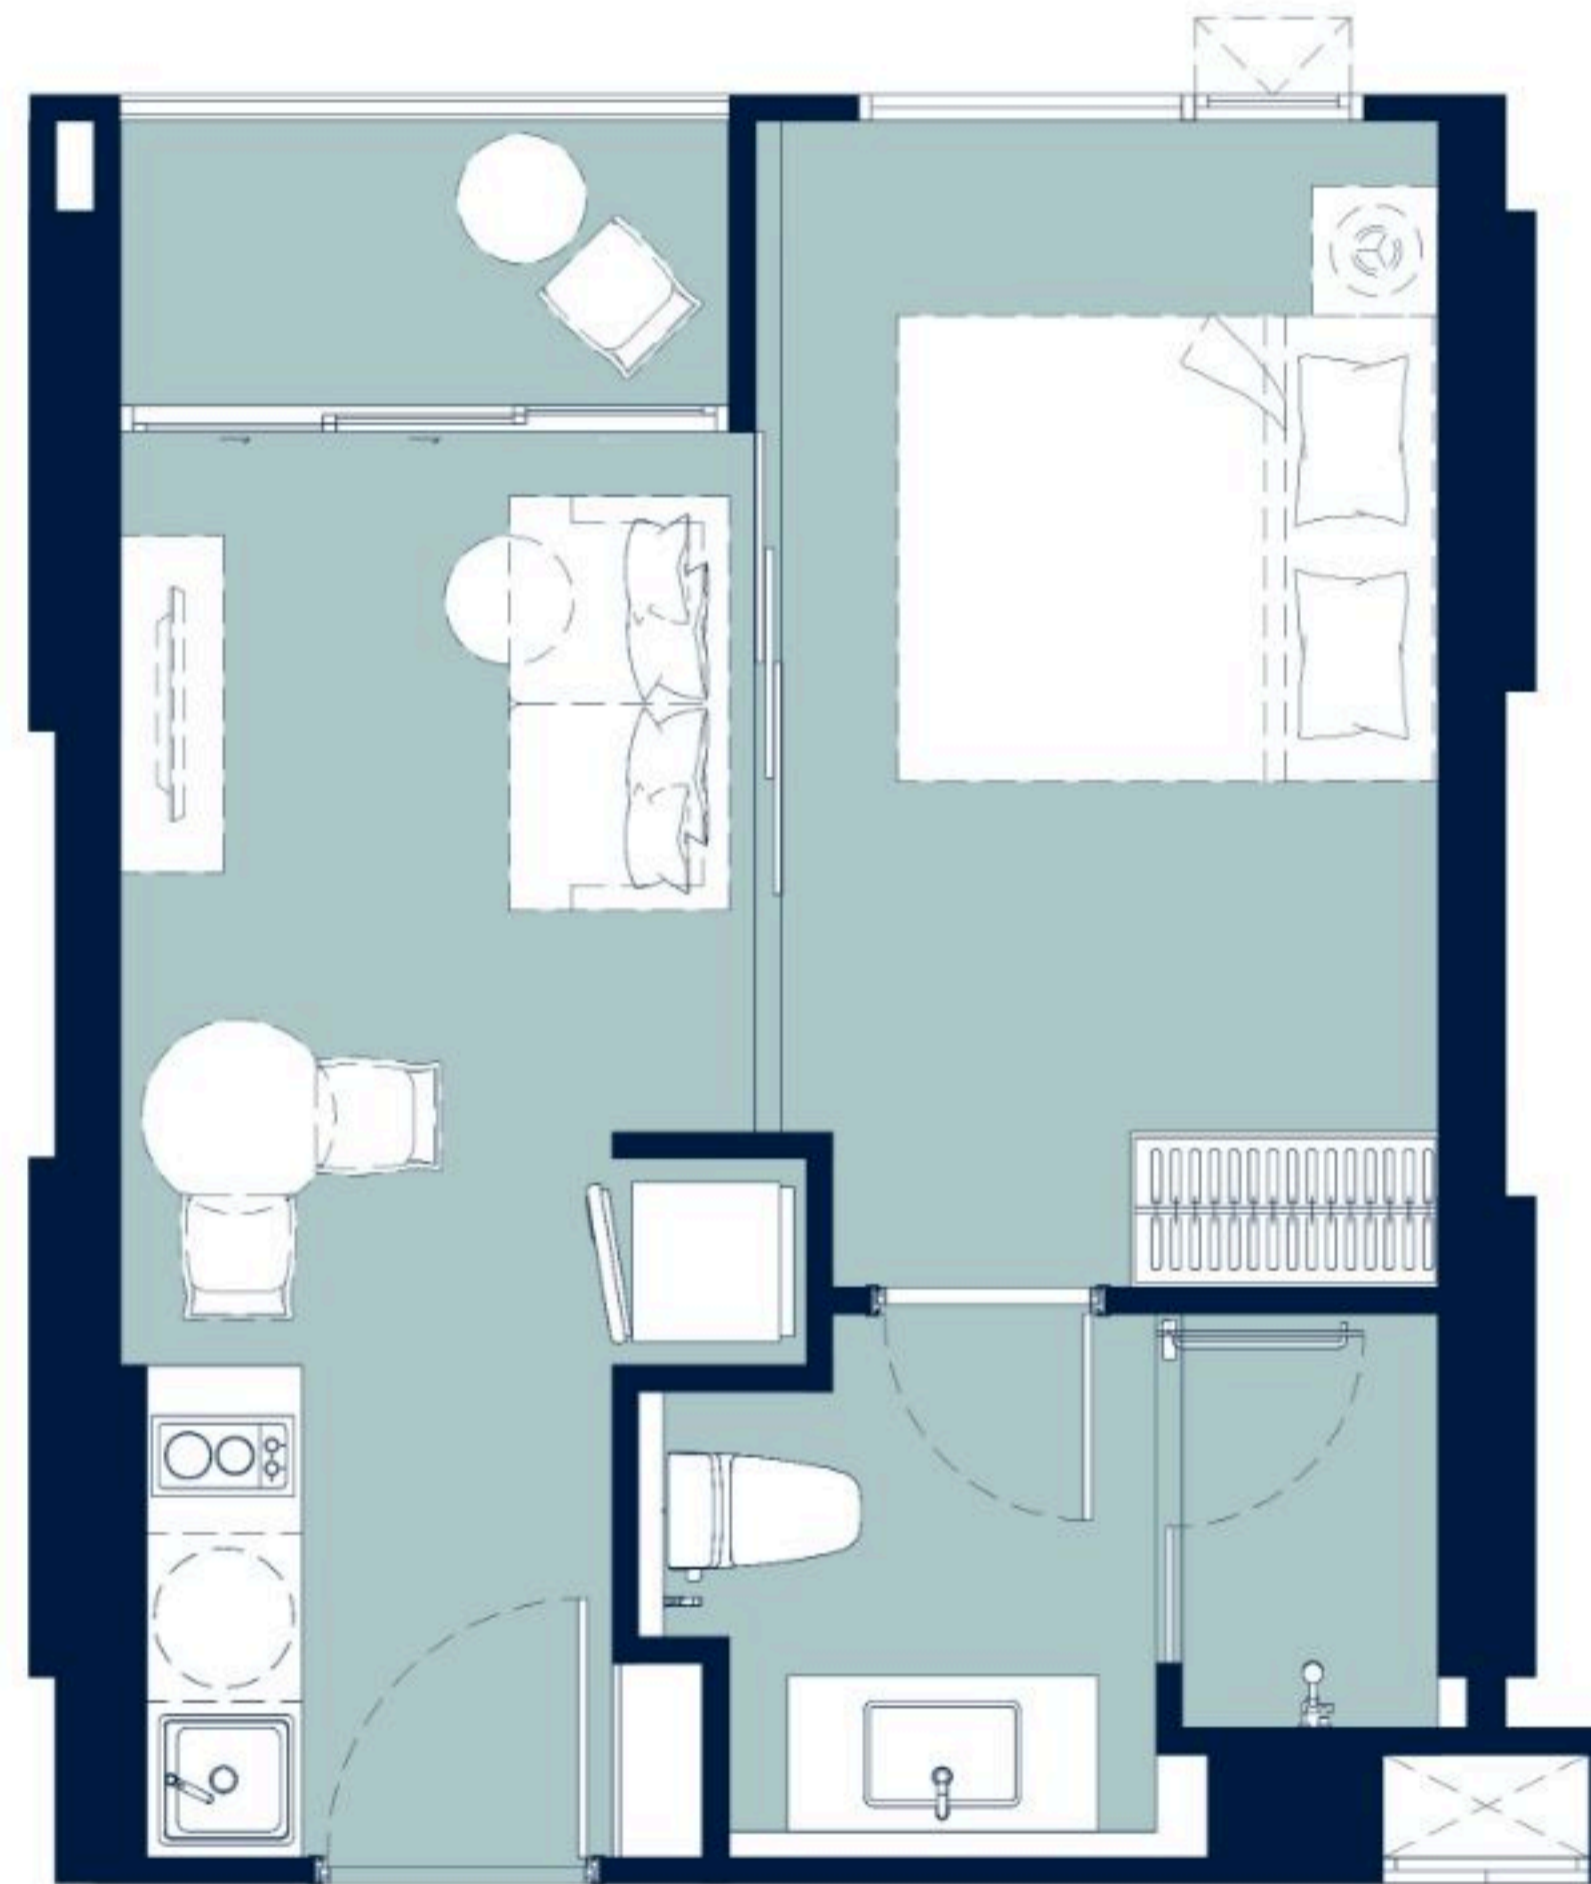

BA1-01S

1 BEDROOM SUPERIOR | 34.75 SQ.M.

Layout and area of units may change as deemed appropriate without prior notice but will not effect the use and dwelling.

BUILDING B

BAI-02S

1 BEDROOM SUPERIOR | 34.70 SQ.M.

Layout and area of units may change as deemed appropriate without prior notice but will not effect the use and dwelling.

BUILDING B

BA1-03S

1 BEDROOM SUPERIOR | 34.70 SQ.M.

Layout and area of units may change as deemed appropriate without prior notice but will not effect the use and dwelling.

BUILDING B

BB1-01S

1 BEDROOM SUPERIOR | 37.35 SQ.M.

Layout and area of units may change as deemed appropriate without prior notice but will not effect the use and dwelling.

BUILDING B

BC1-01S

1 BEDROOM DELUXE | 44.75 SQ.M.

Layout and area of units may change as deemed appropriate without prior notice but will not effect the use and dwelling.

BUILDING B

BC1-02S

1 BEDROOM DELUXE | 44.70 SQ.M.

Layout and area of units may change as deemed appropriate without prior notice but will not effect the use and dwelling.