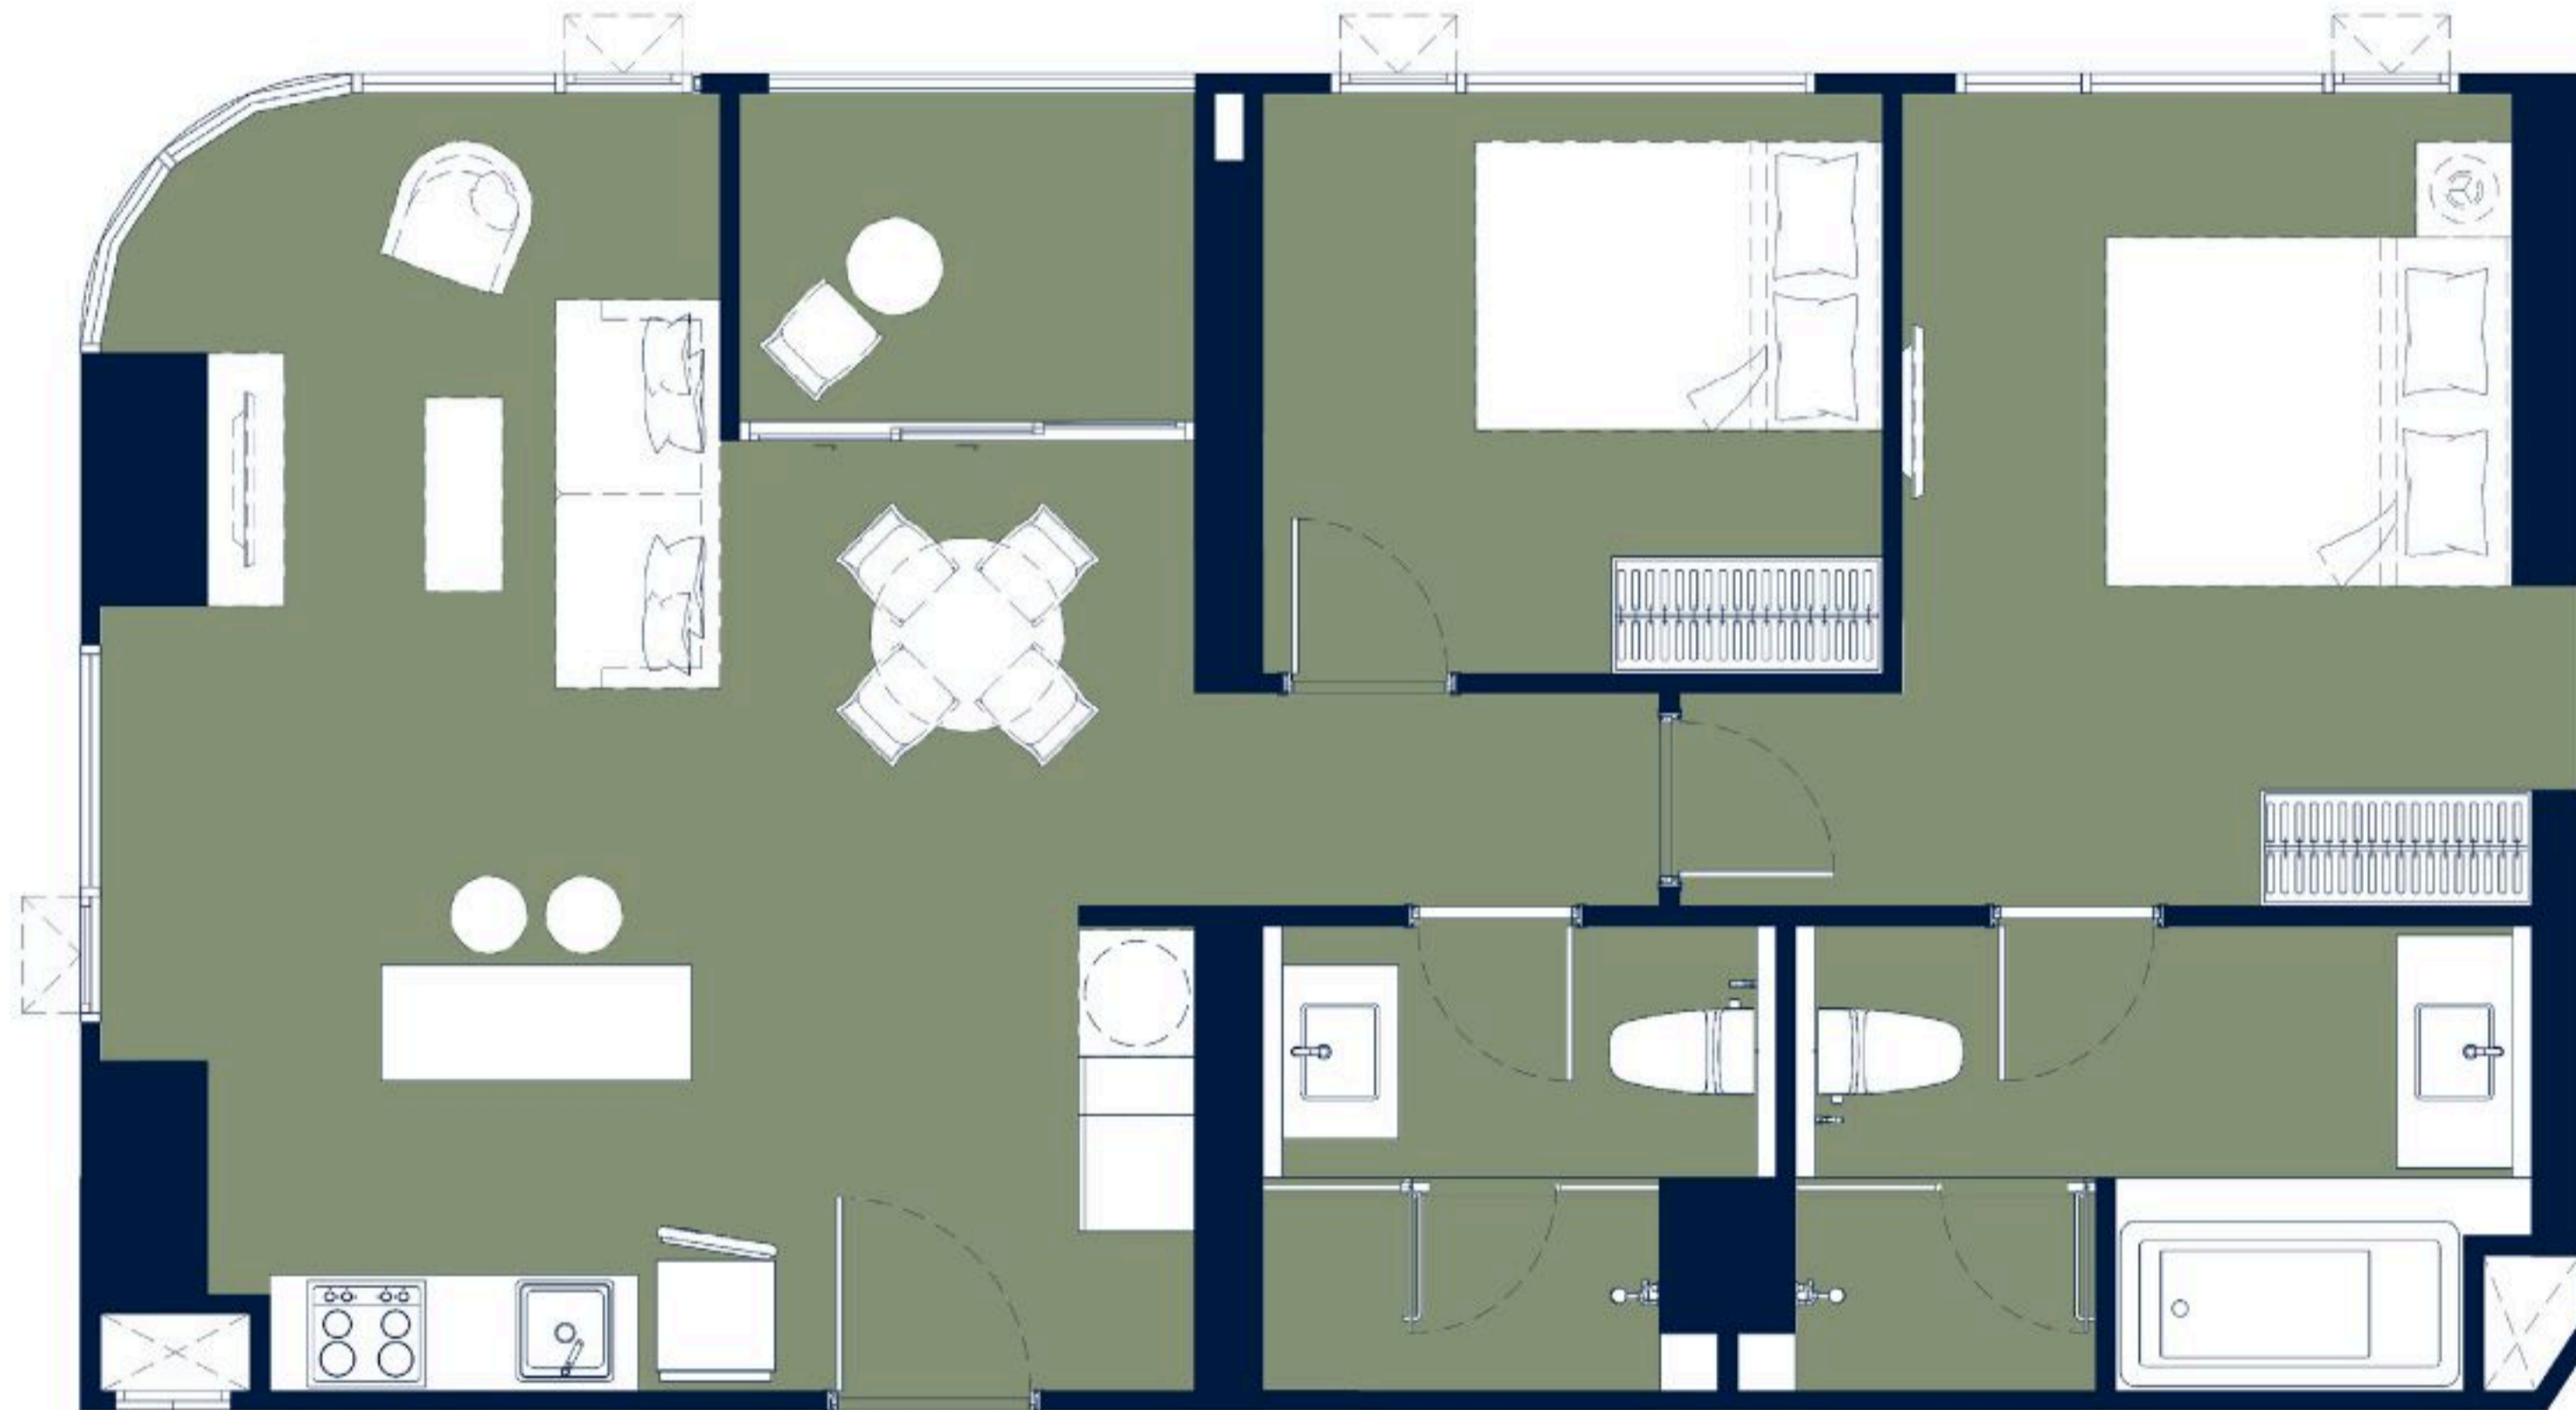

BUILDING B

BE2-01S

2 BEDROOMS EXECUTIVE | 80.00 SQ.M.

Layout and area of units may change as deemed appropriate without prior notice but will not effect the use and dwelling.

BUILDING B

BE3-01S

2 BEDROOMS EXECUTIVE | 81.65 SQ.M.

Layout and area of units may change as deemed appropriate without prior notice but will not effect the use and dwelling.

BUILDING B

BE3-01T

2 BEDROOMS EXECUTIVE | 97.30 SQ.M.

Layout and area of units may change as deemed appropriate without prior notice but will not effect the use and dwelling.

BUILDING B

BE4-01S

2 BEDROOMS GRAND EXECUTIVE | 99.90 SQ.M.

Layout and area of units may change as deemed appropriate without prior notice but will not effect the use and dwelling.

BUILDING B

BE5-01S

2 BEDROOMS GRAND EXECUTIVE | 99.80 SQ.M.