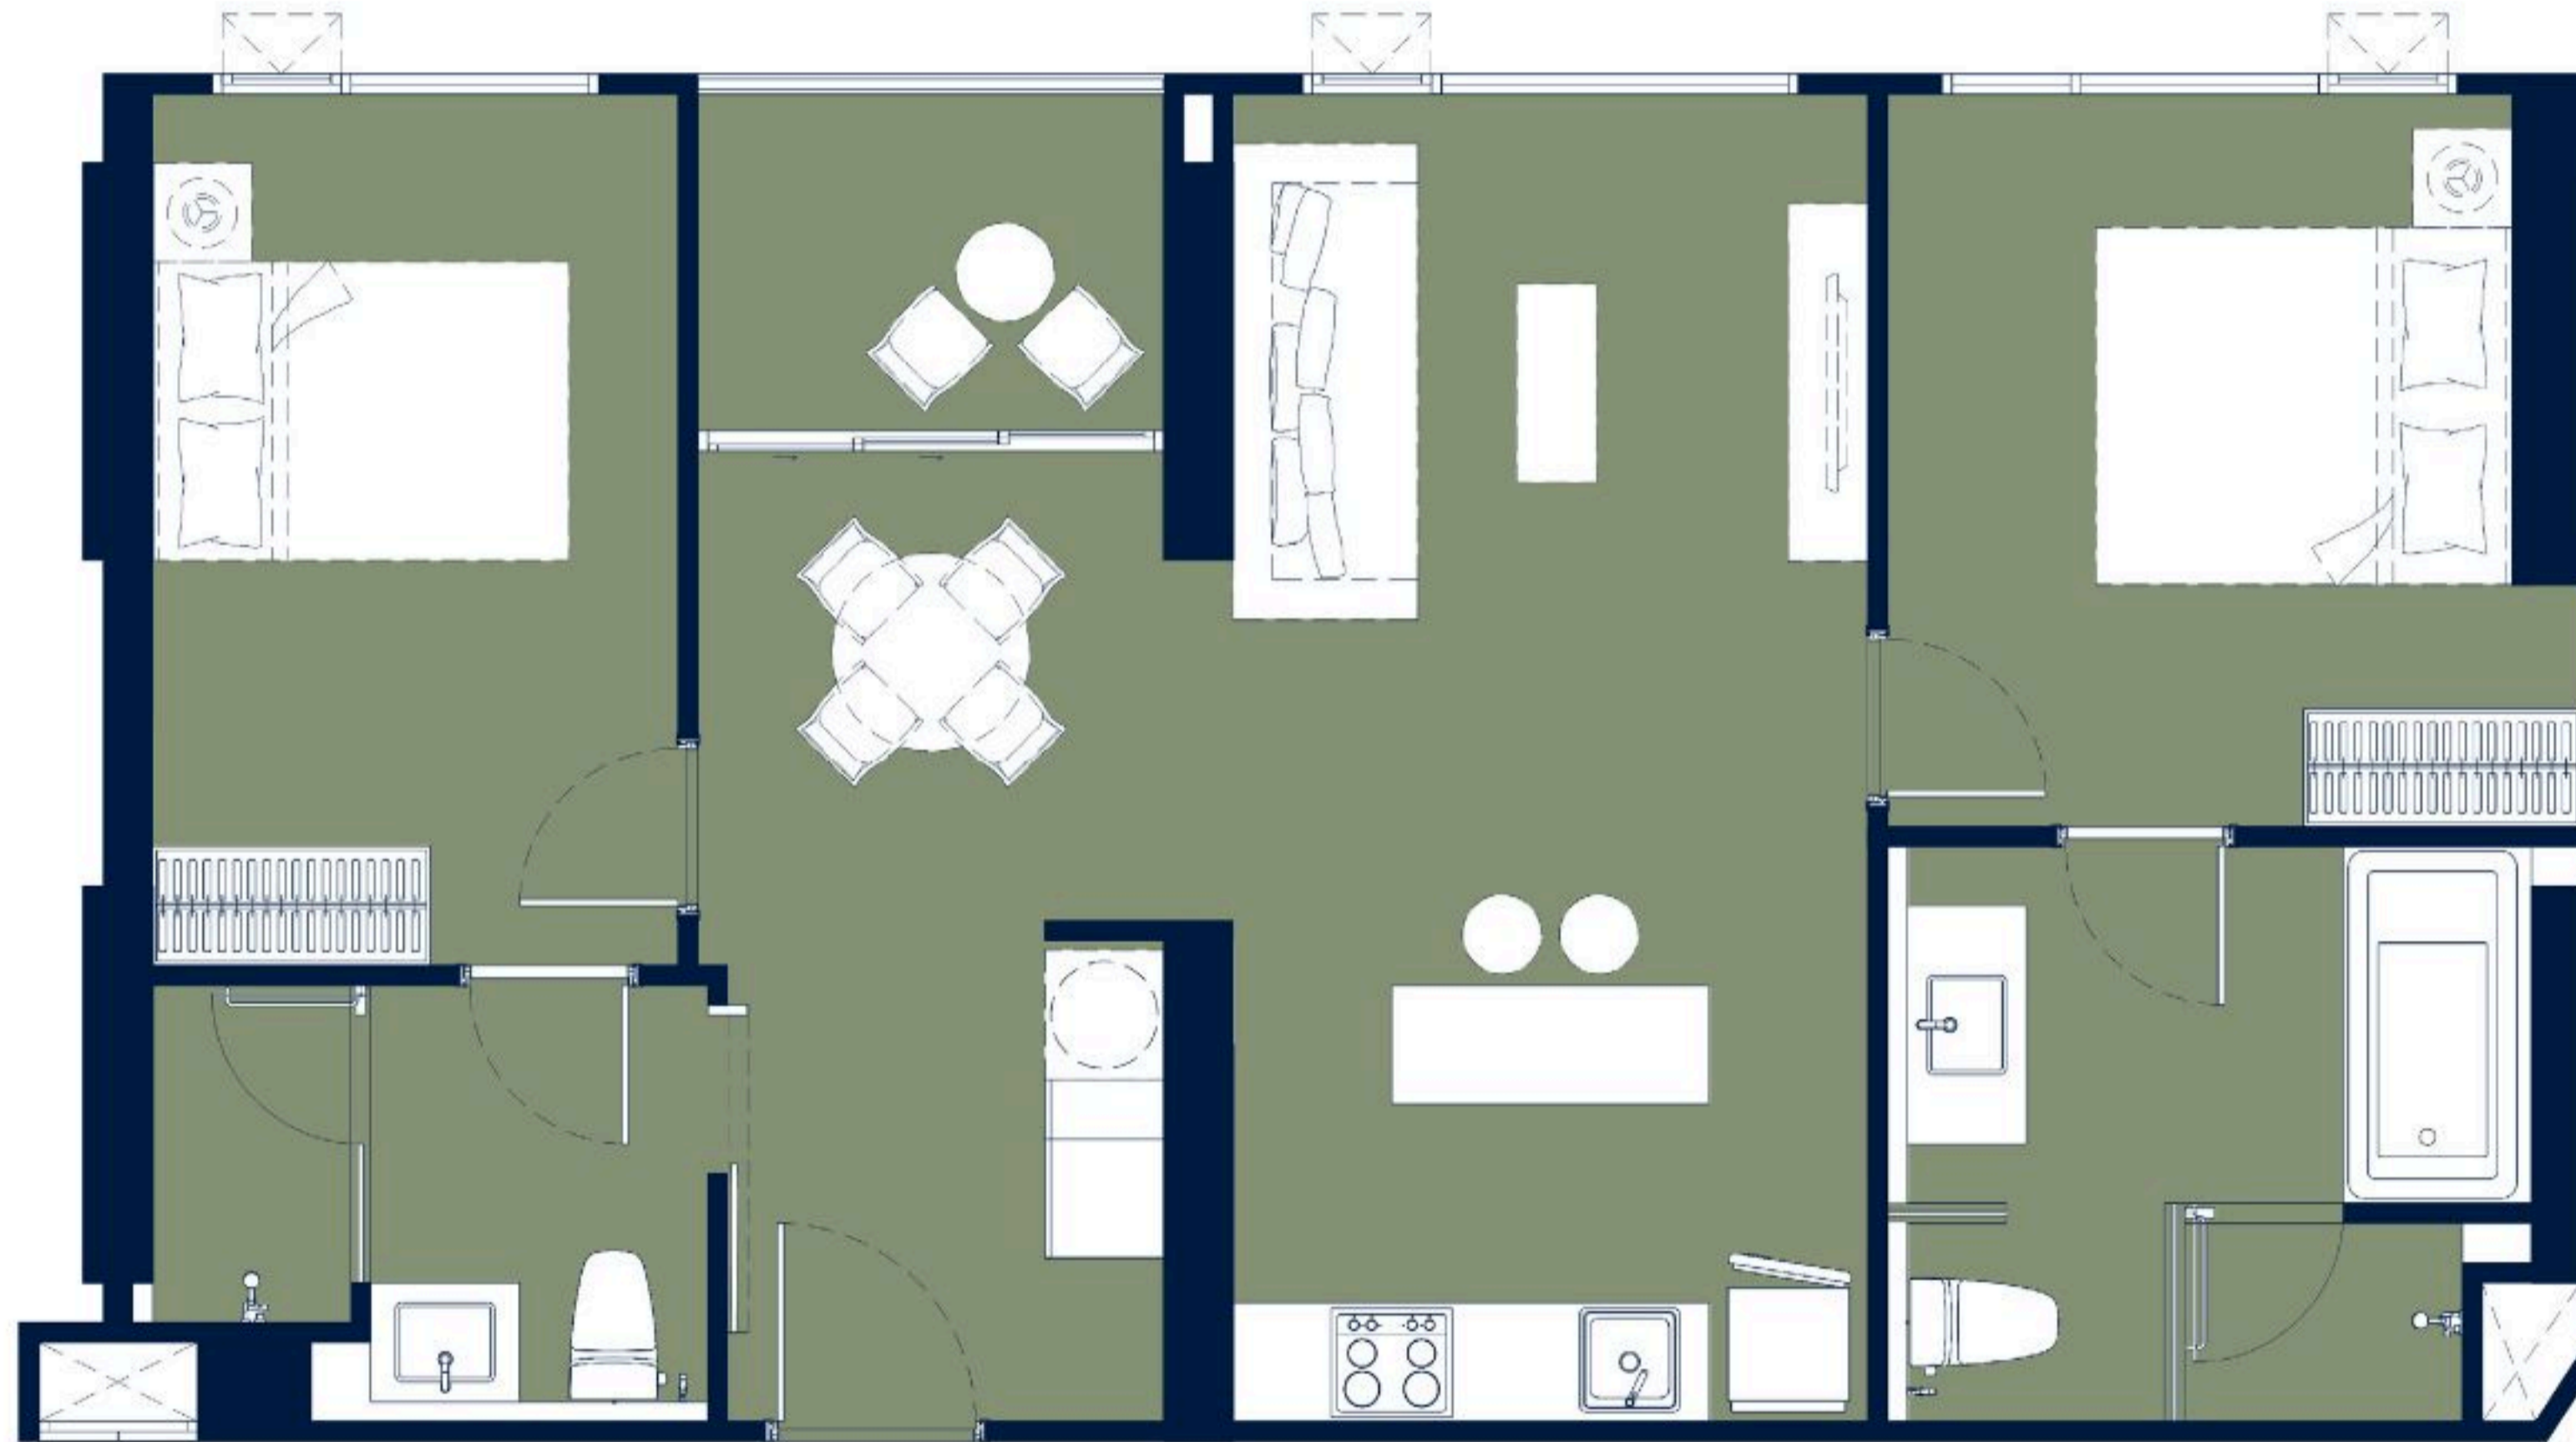

BUILDING B

BC11-01T

1 BEDROOM DELUXE SUITE | 70.80 SQ.M.

Layout and area of units may change as deemed appropriate without prior notice but will not effect the use and dwelling.

BUILDING B

BE1-01S

2 BEDROOMS EXECUTIVE | 79.90 SQ.M.

Layout and area of units may change as deemed appropriate without prior notice but will not effect the use and dwelling.

BUILDING B

BE1-02S

2 BEDROOMS EXECUTIVE | 79.75 SQ.M.

Layout and area of units may change as deemed appropriate without prior notice but will not effect the use and dwelling.