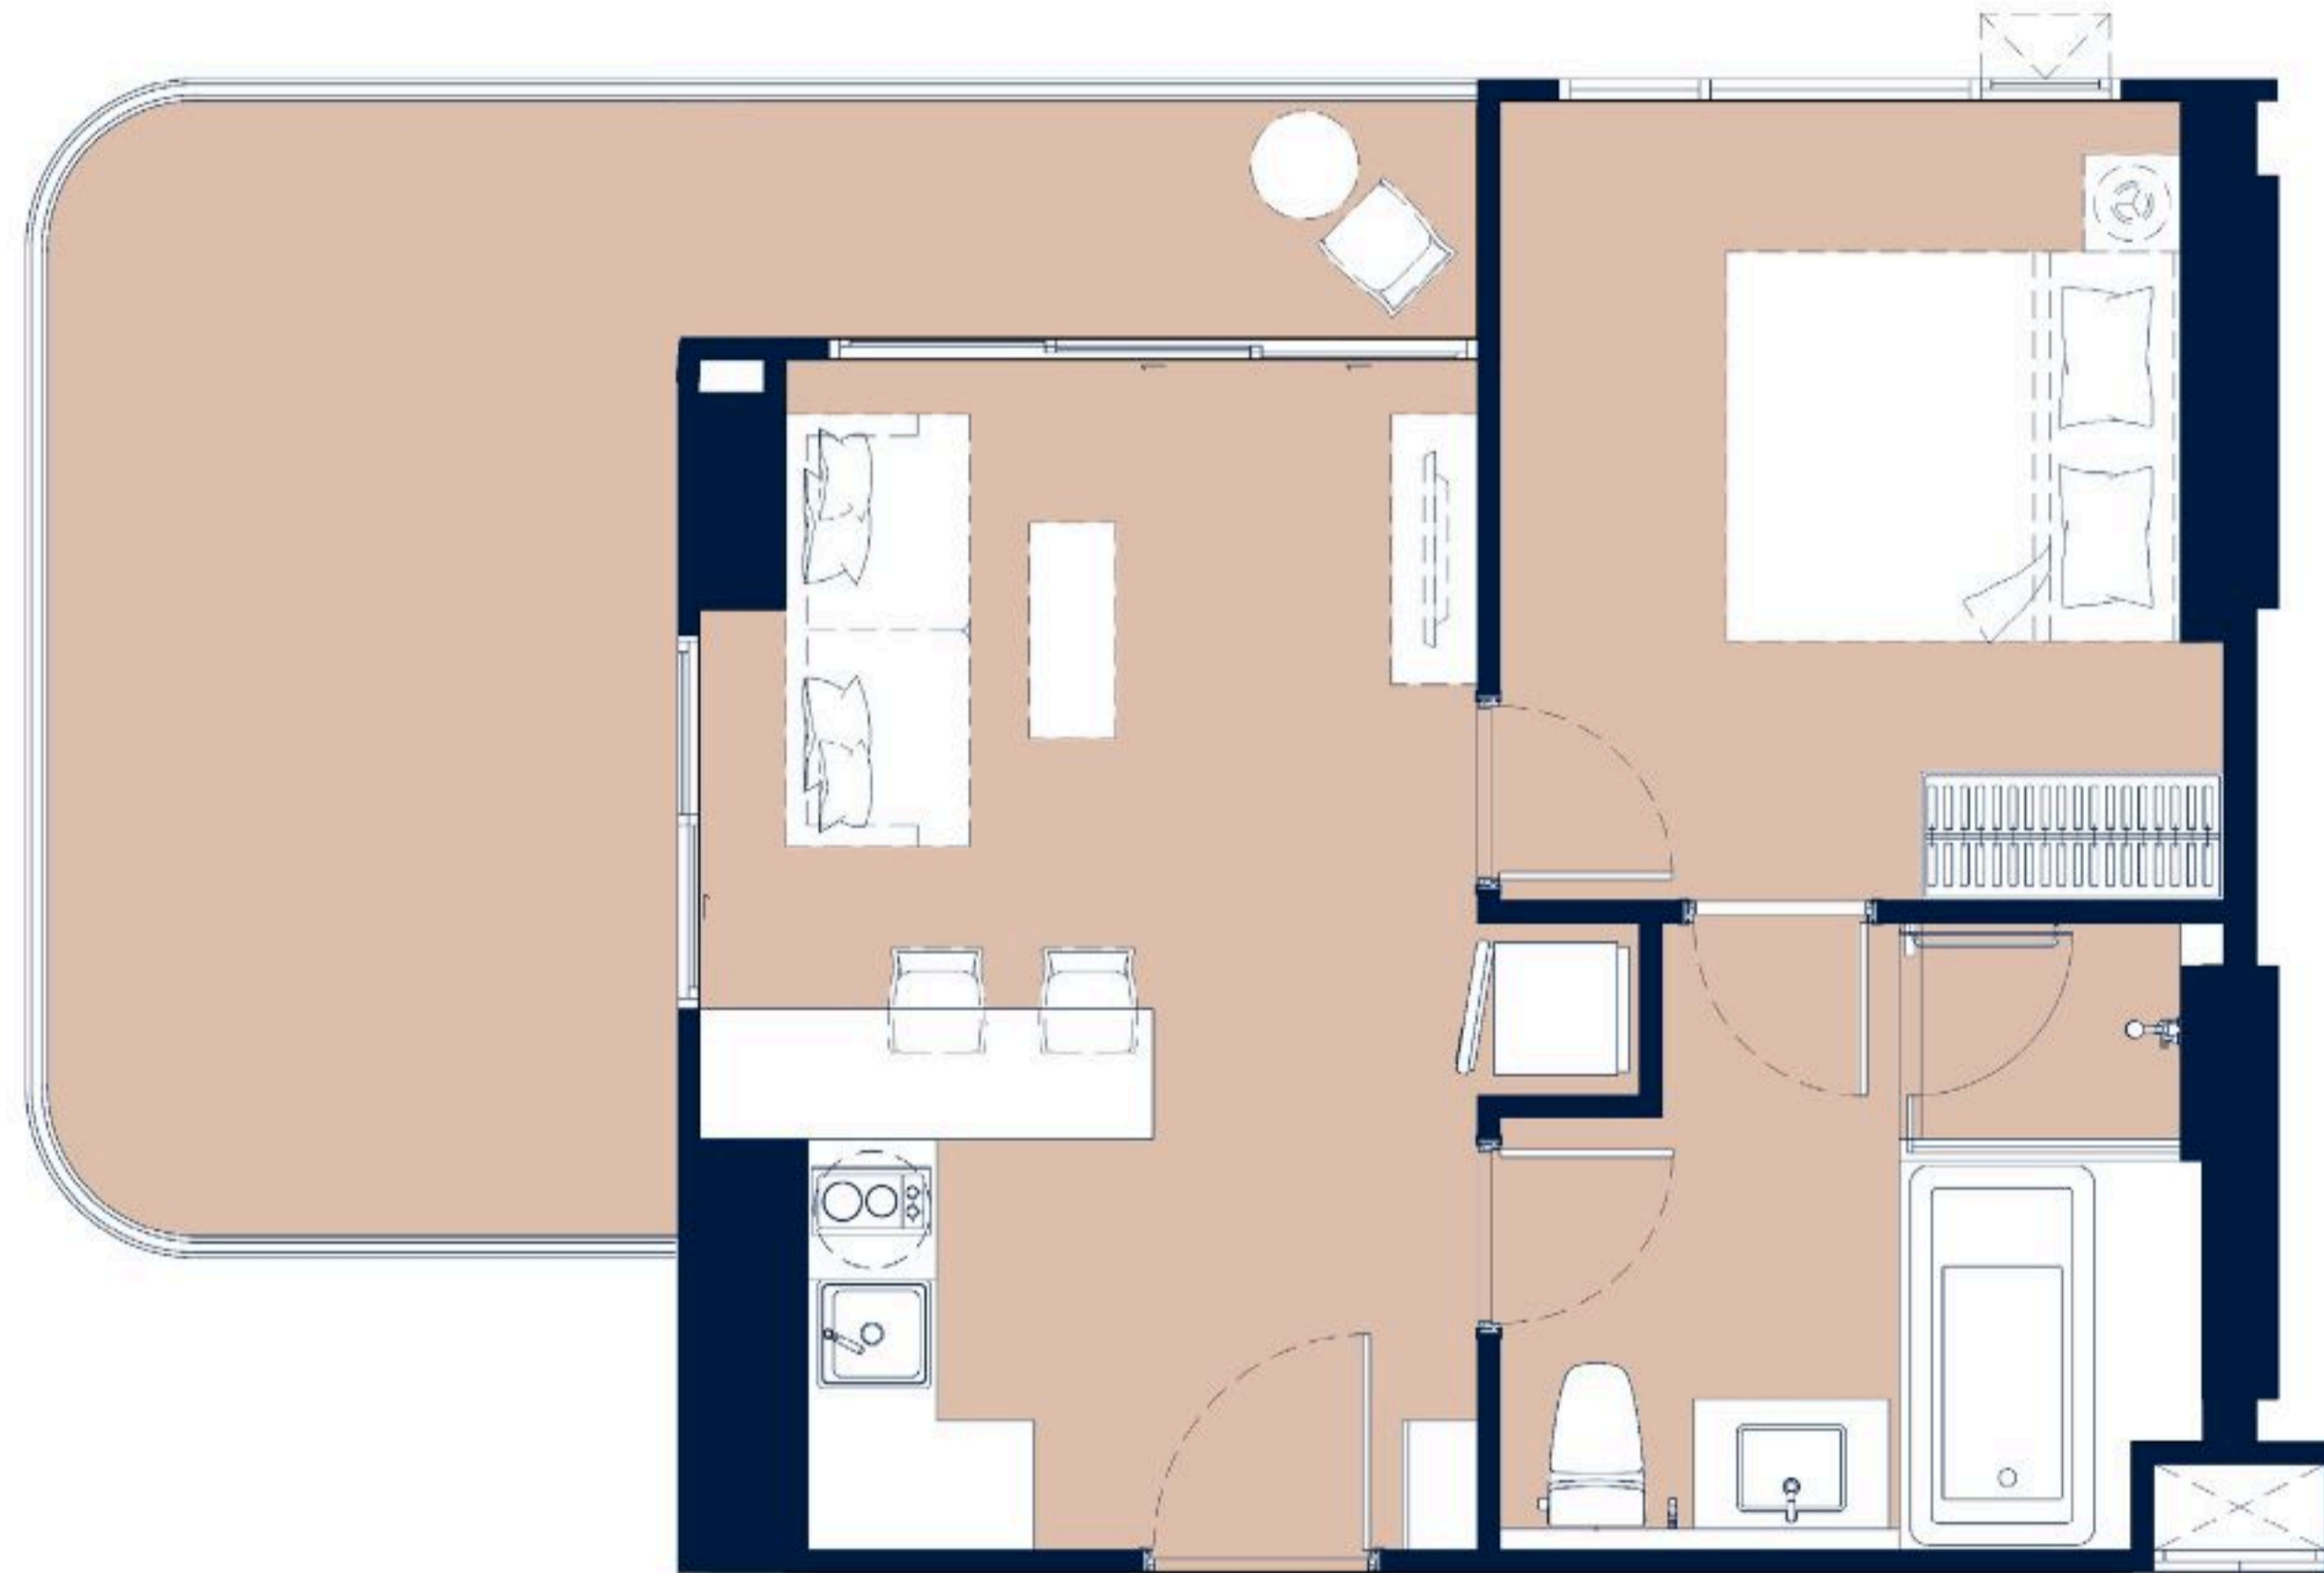

BUILDING B

BC4-01S

1 BEDROOM DELUXE | 43.80 SQ.M.

Layout and area of units may change as deemed appropriate without prior notice but will not effect the use and dwelling.

BUILDING B

BC4-01T

1 BEDROOM DELUXE | 59.25 SQ.M.

Layout and area of units may change as deemed appropriate without prior notice but will not effect the use and dwelling.

BUILDING B

BC5-01S

1 BEDROOM DELUXE | 45.75 SQ.M.

Layout and area of units may change as deemed appropriate without prior notice but will not effect the use and dwelling.

BUILDING B

BC5-01T

1 BEDROOM DELUXE | 61.20 SQ.M.

Layout and area of units may change as deemed appropriate without prior notice but will not effect the use and dwelling.

BUILDING B

BC6-01S

1 BEDROOM DELUXE | 45.85 SQ.M.