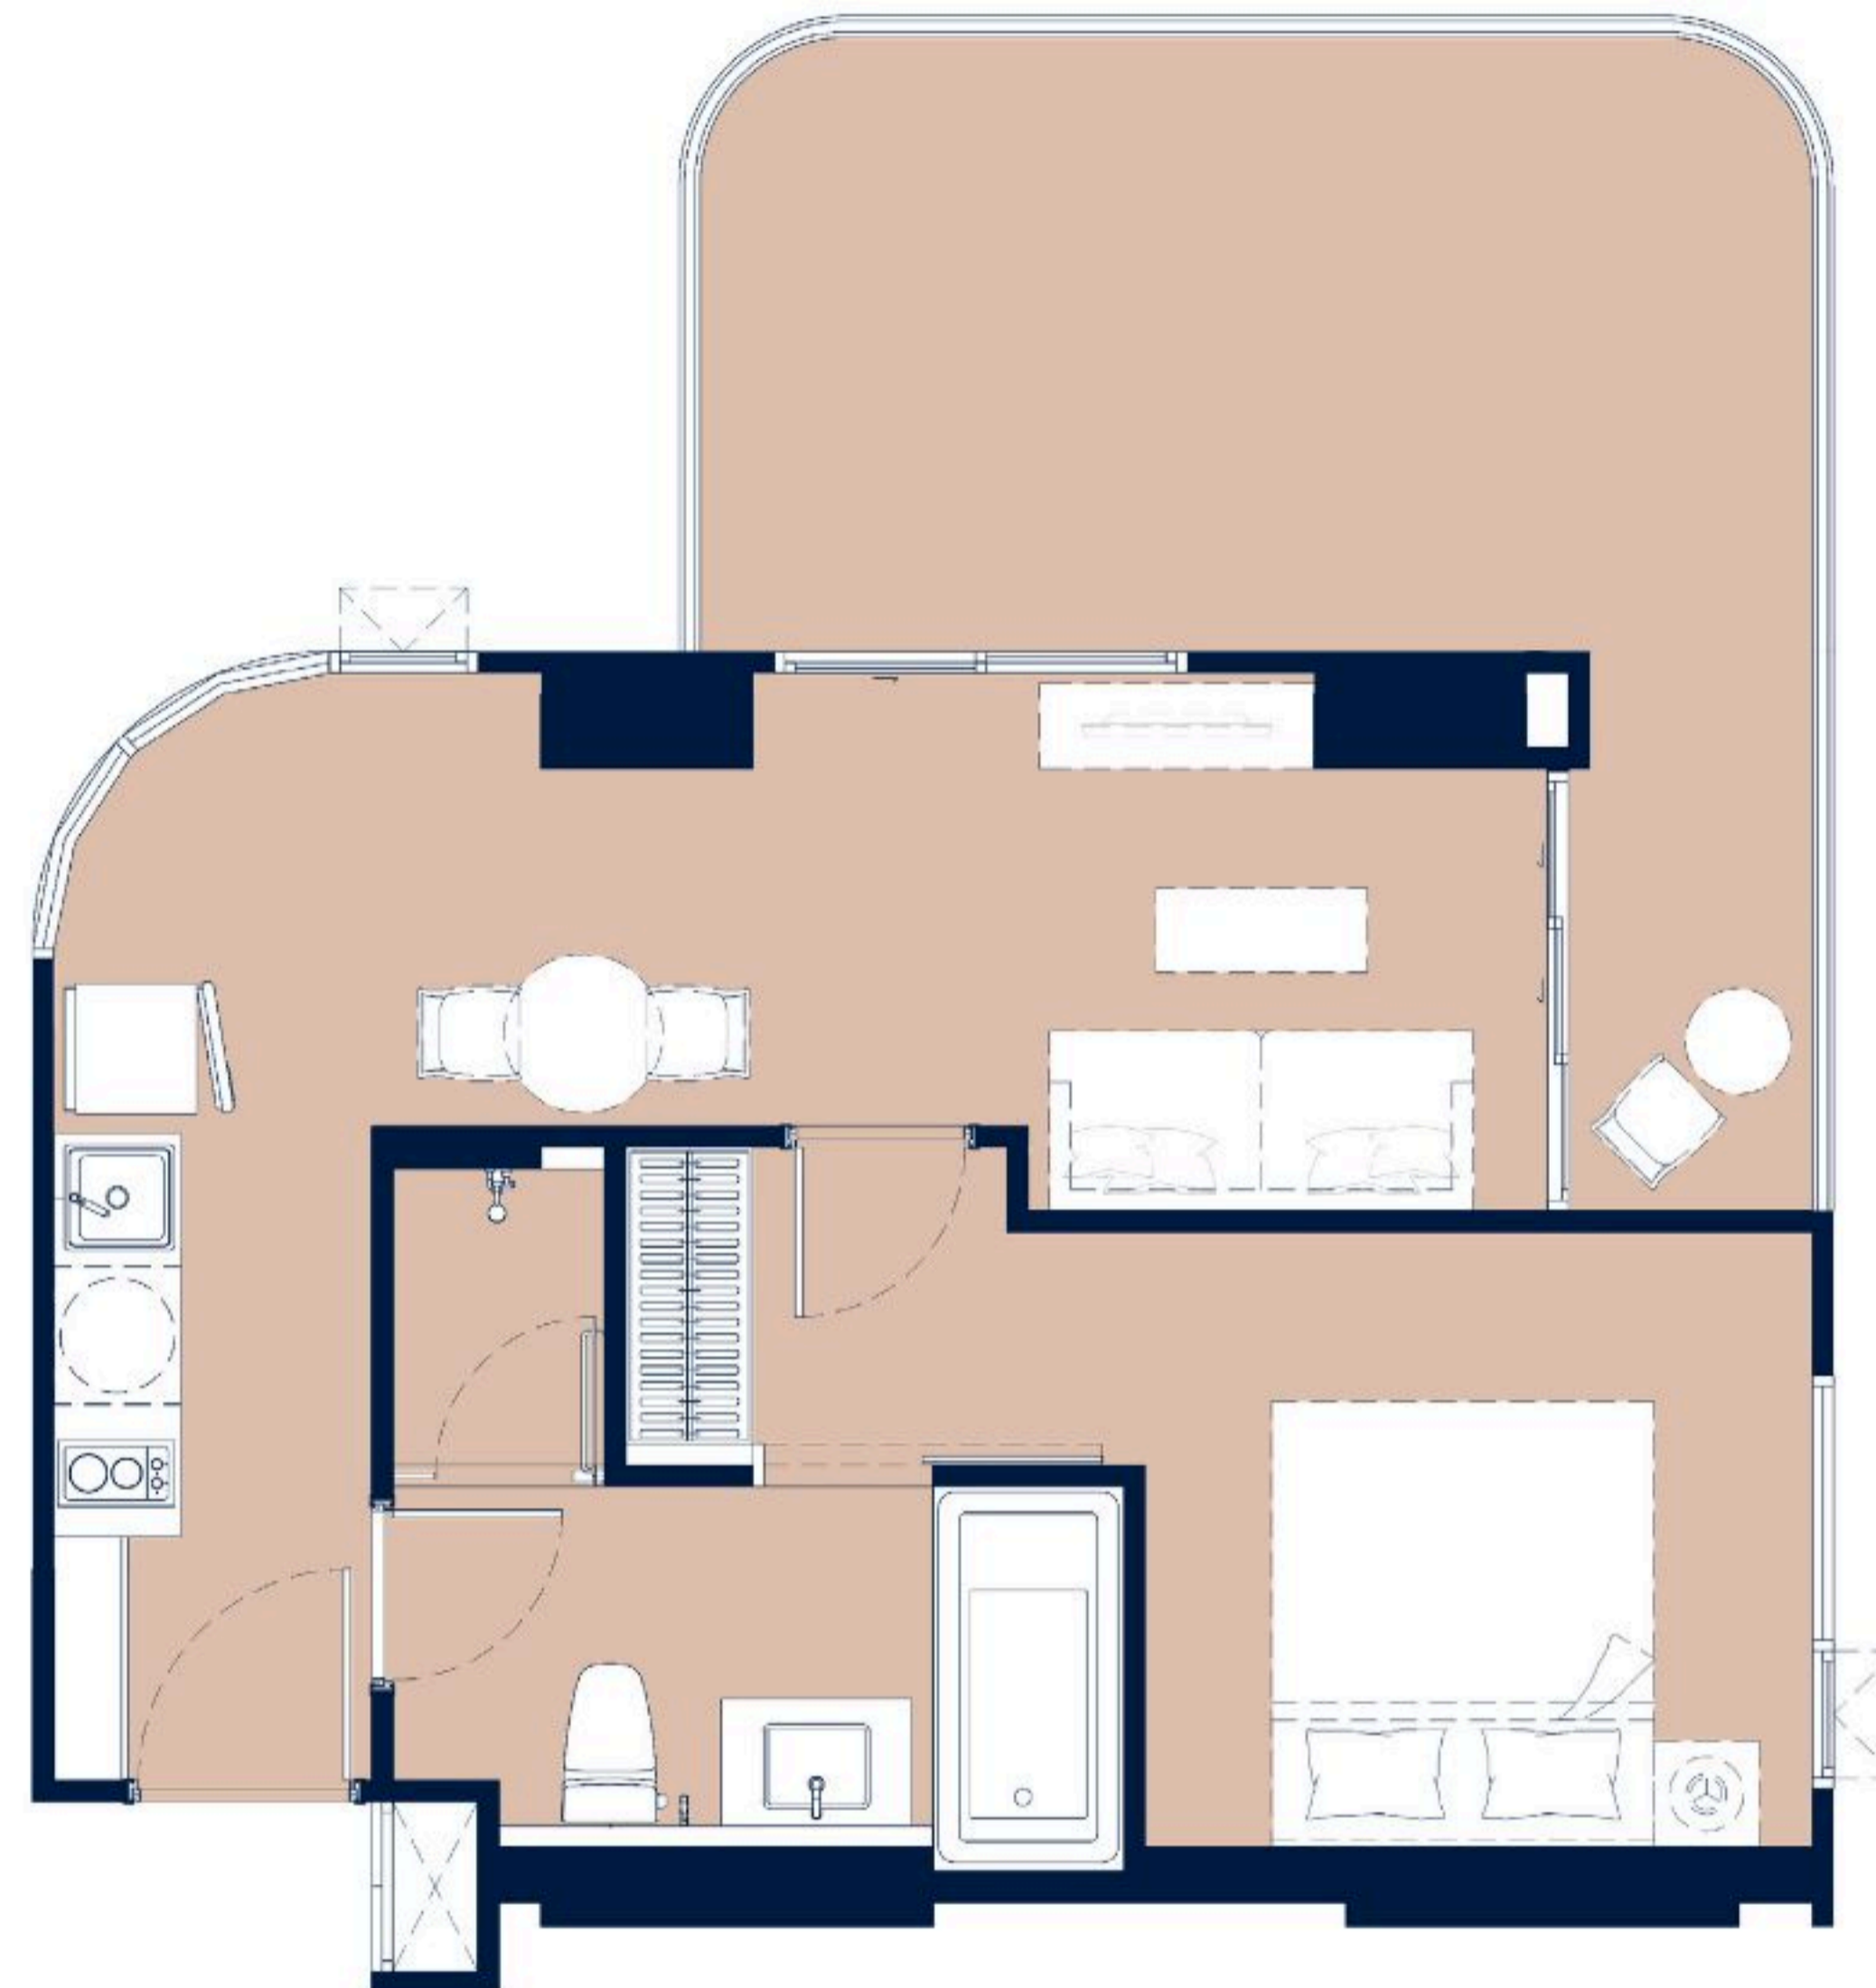

Layout and area of units may change as deemed appropriate without prior notice but will not effect the use and dwelling.

BUILDING B

BC3-01S

1 BEDROOM DELUXE | 46.00 SQ.M.

Layout and area of units may change as deemed appropriate without prior notice but will not effect the use and dwelling.

BUILDING B

BC4-01S

1 BEDROOM DELUXE | 43.80 SQ.M.

Layout and area of units may change as deemed appropriate without prior notice but will not effect the use and dwelling.

BUILDING B

BC4-01T

1 BEDROOM DELUXE | 59.25 SQ.M.

Layout and area of units may change as deemed appropriate without prior notice but will not effect the use and dwelling.

BUILDING B

BC5-01S

1 BEDROOM DELUXE | 45.75 SQ.M.

Layout and area of units may change as deemed appropriate without prior notice but will not effect the use and dwelling.

BUILDING B

BC5-01T

1 BEDROOM DELUXE | 61.20 SQ.M.

Layout and area of units may change as deemed appropriate without prior notice but will not effect the use and dwelling.

BUILDING B

BC6-01S

1 BEDROOM DELUXE | 45.85 SQ.M.