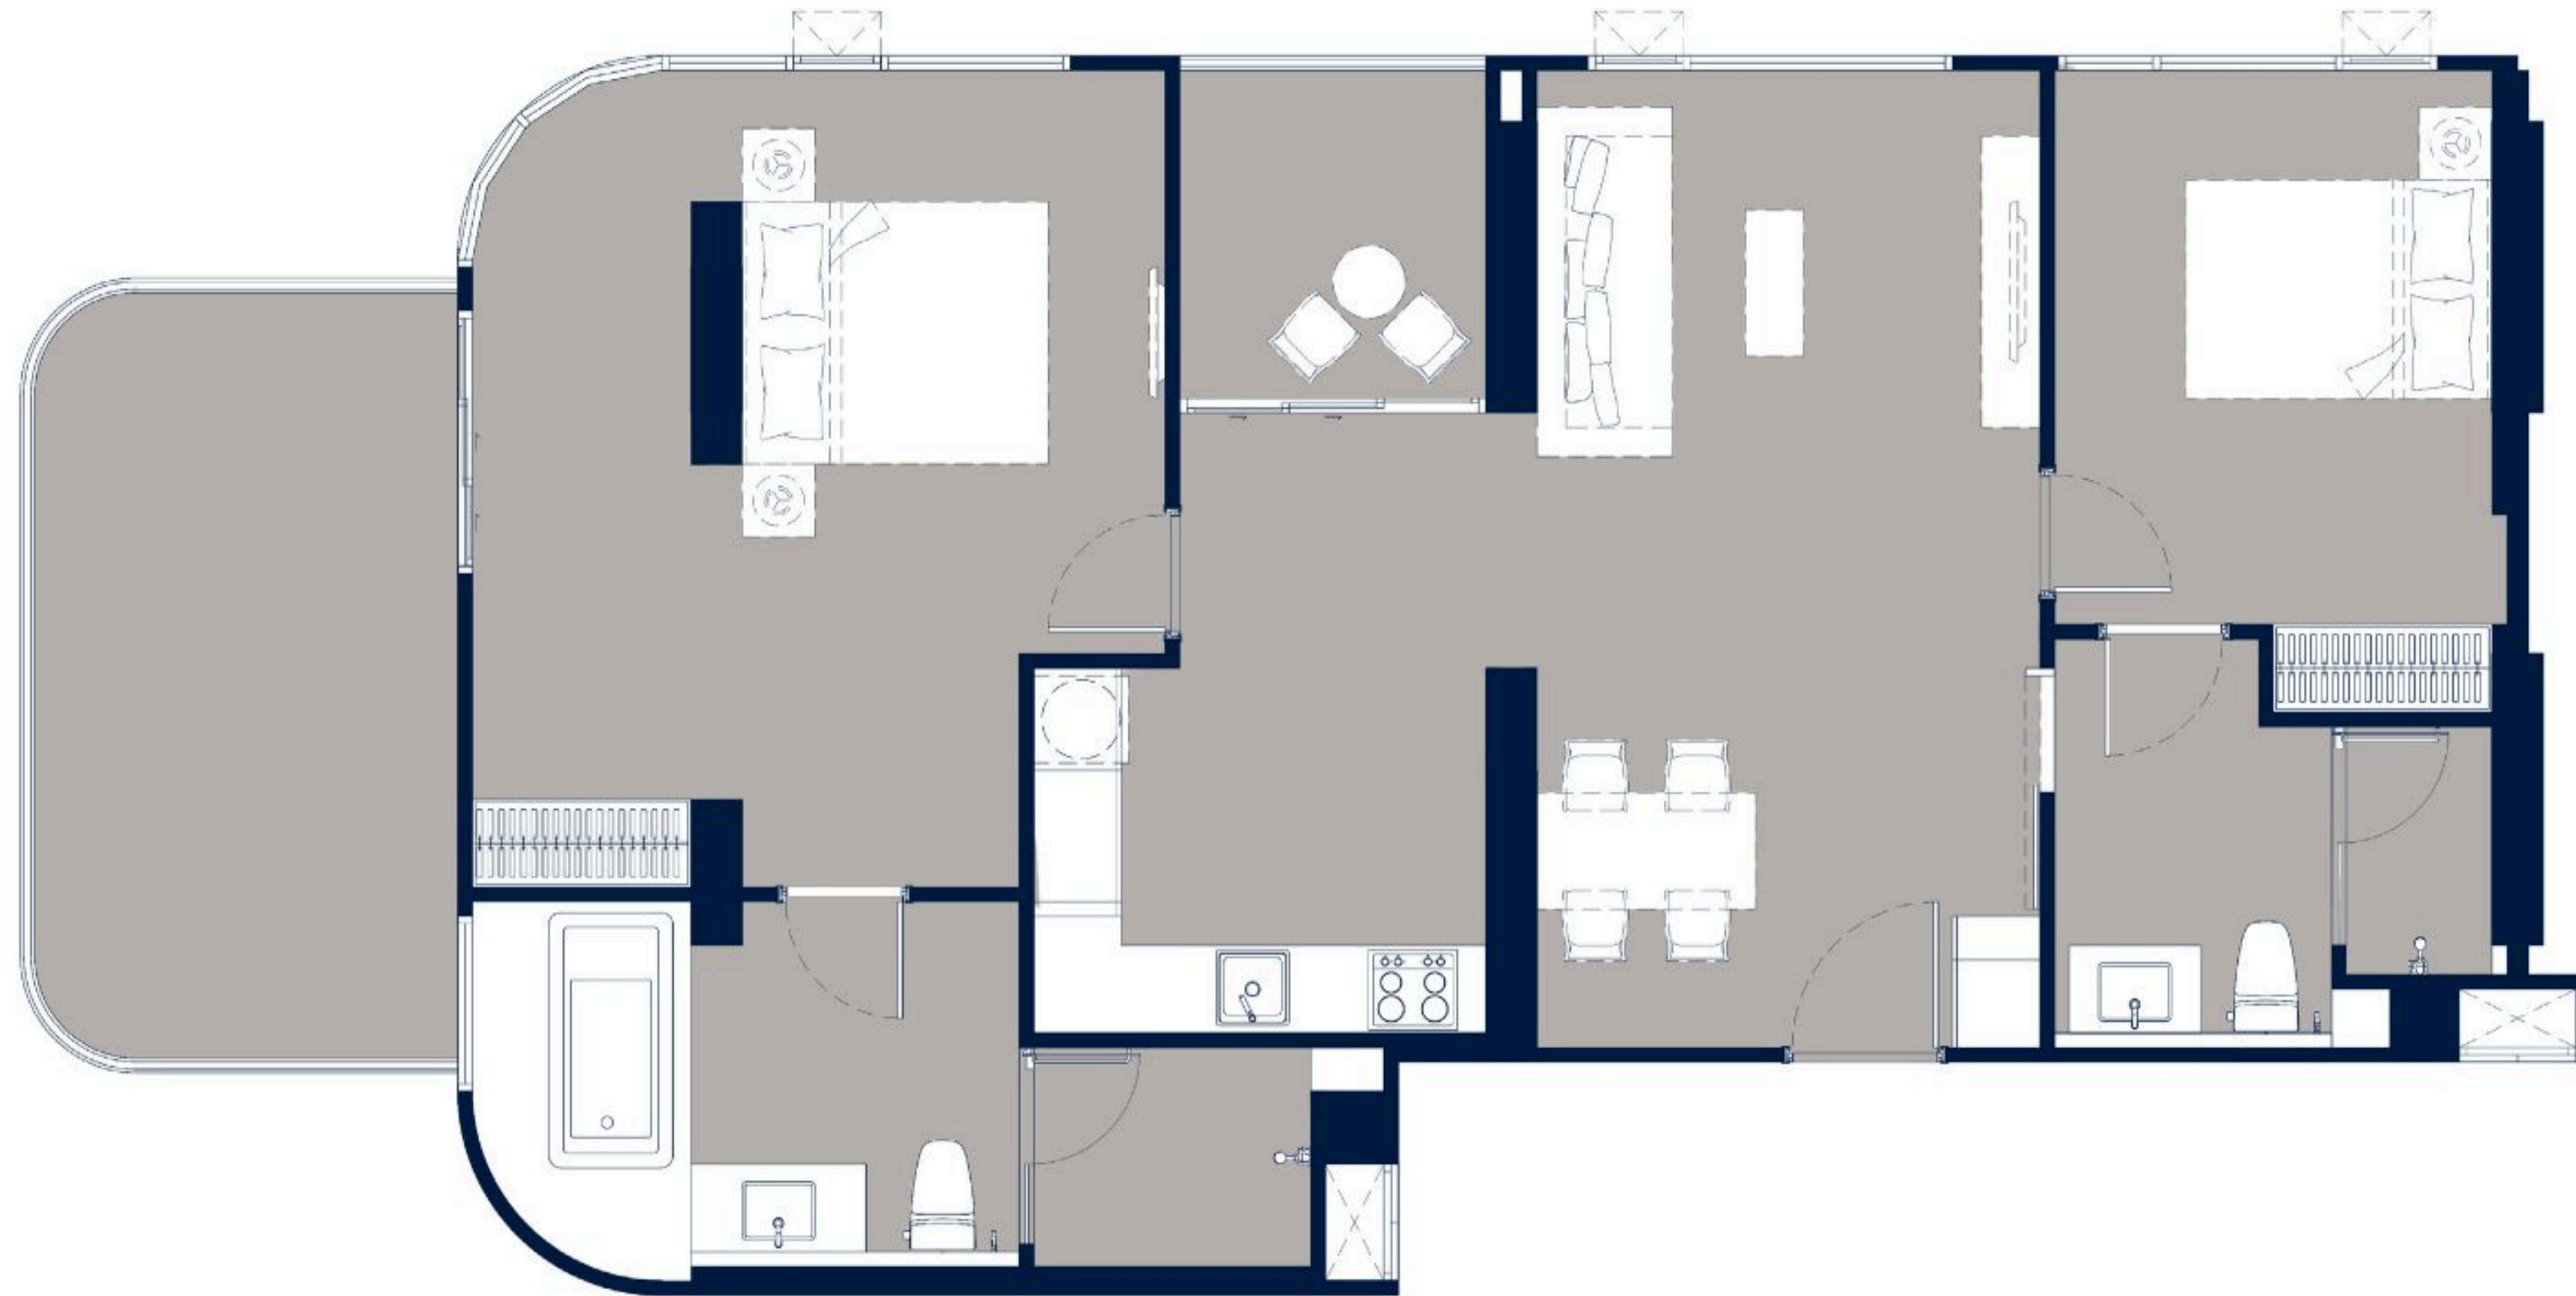

BUILDING B

BE4-01S

2 BEDROOMS GRAND EXECUTIVE | 99.90 SQ.M.

Layout and area of units may change as deemed appropriate without prior notice but will not effect the use and dwelling.

BUILDING B

BE5-01S

2 BEDROOMS GRAND EXECUTIVE | 99.80 SQ.M.

Layout and area of units may change as deemed appropriate without prior notice but will not effect the use and dwelling.

BUILDING B

BE5-01T

2 BEDROOMS GRAND EXECUTIVE | 114.80 SQ.M.

Layout and area of units may change as deemed appropriate without prior notice but will not effect the use and dwelling.