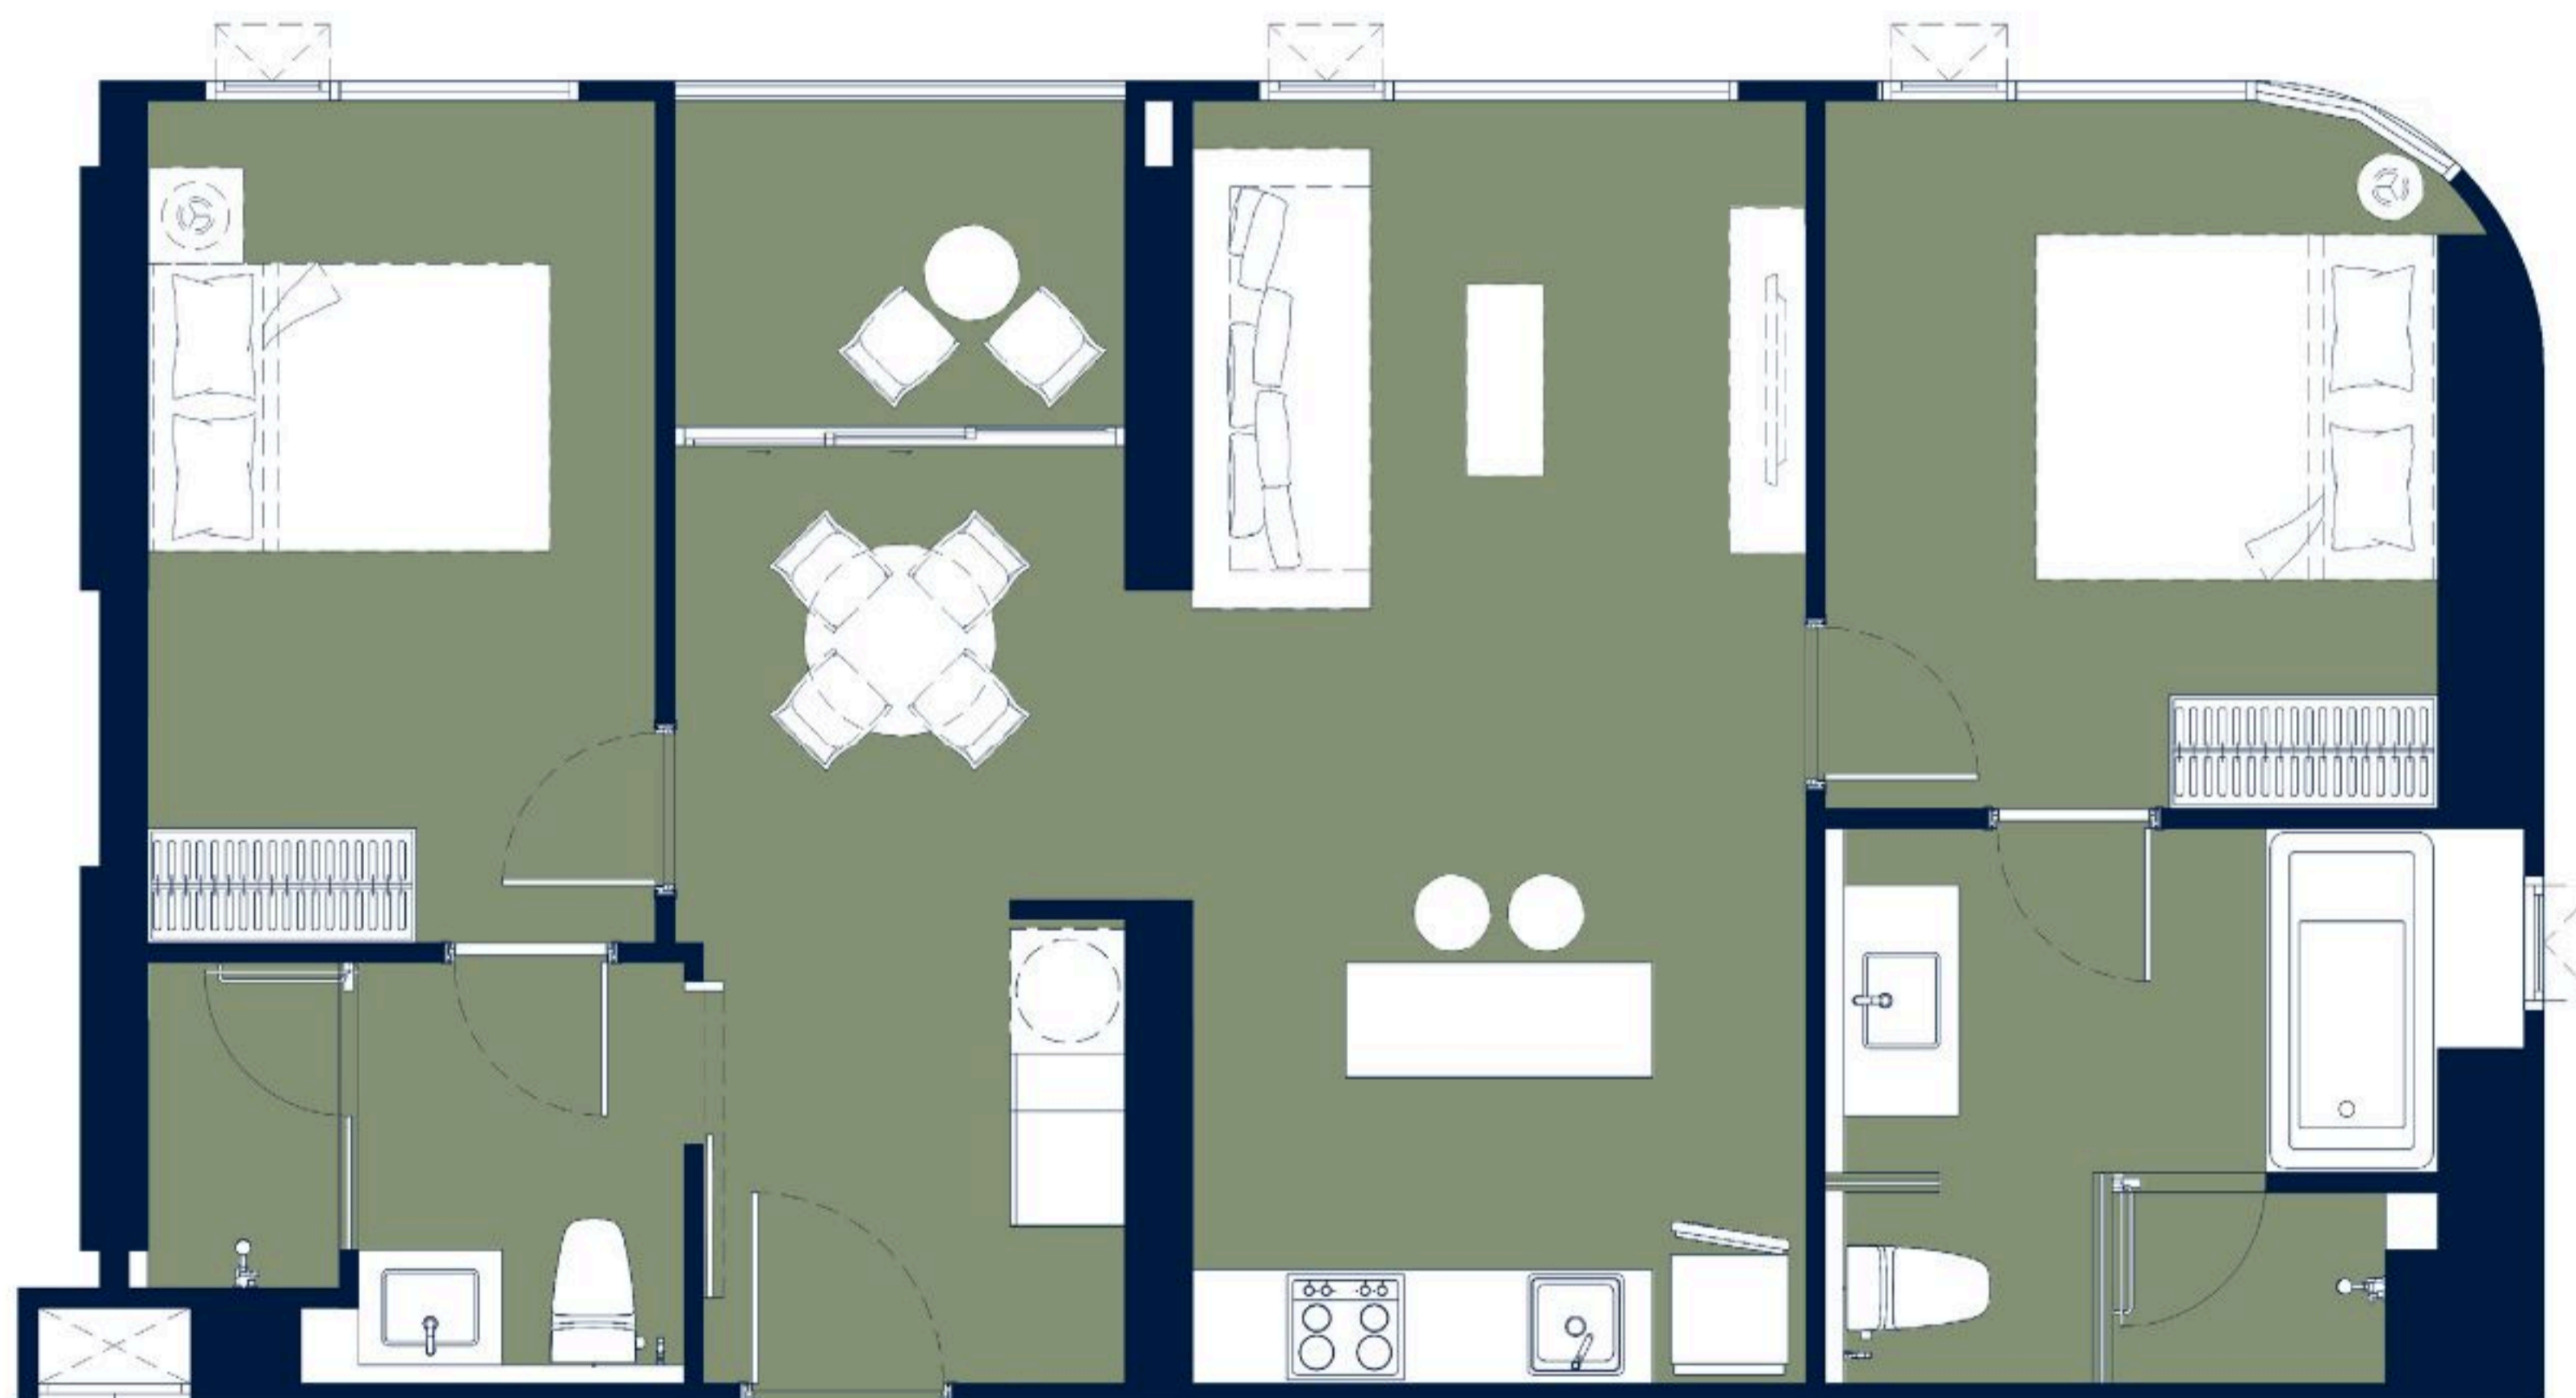

Layout and area of units may change as deemed appropriate without prior notice but will not effect the use and dwelling.

BUILDING B

BE1-02S

2 BEDROOMS EXECUTIVE | 79.75 SQ.M.

Layout and area of units may change as deemed appropriate without prior notice but will not effect the use and dwelling.

BUILDING B

BE2-01S

2 BEDROOMS EXECUTIVE | 80.00 SQ.M.

Layout and area of units may change as deemed appropriate without prior notice but will not effect the use and dwelling.

BUILDING B

BE3-01S

2 BEDROOMS EXECUTIVE | 81.65 SQ.M.