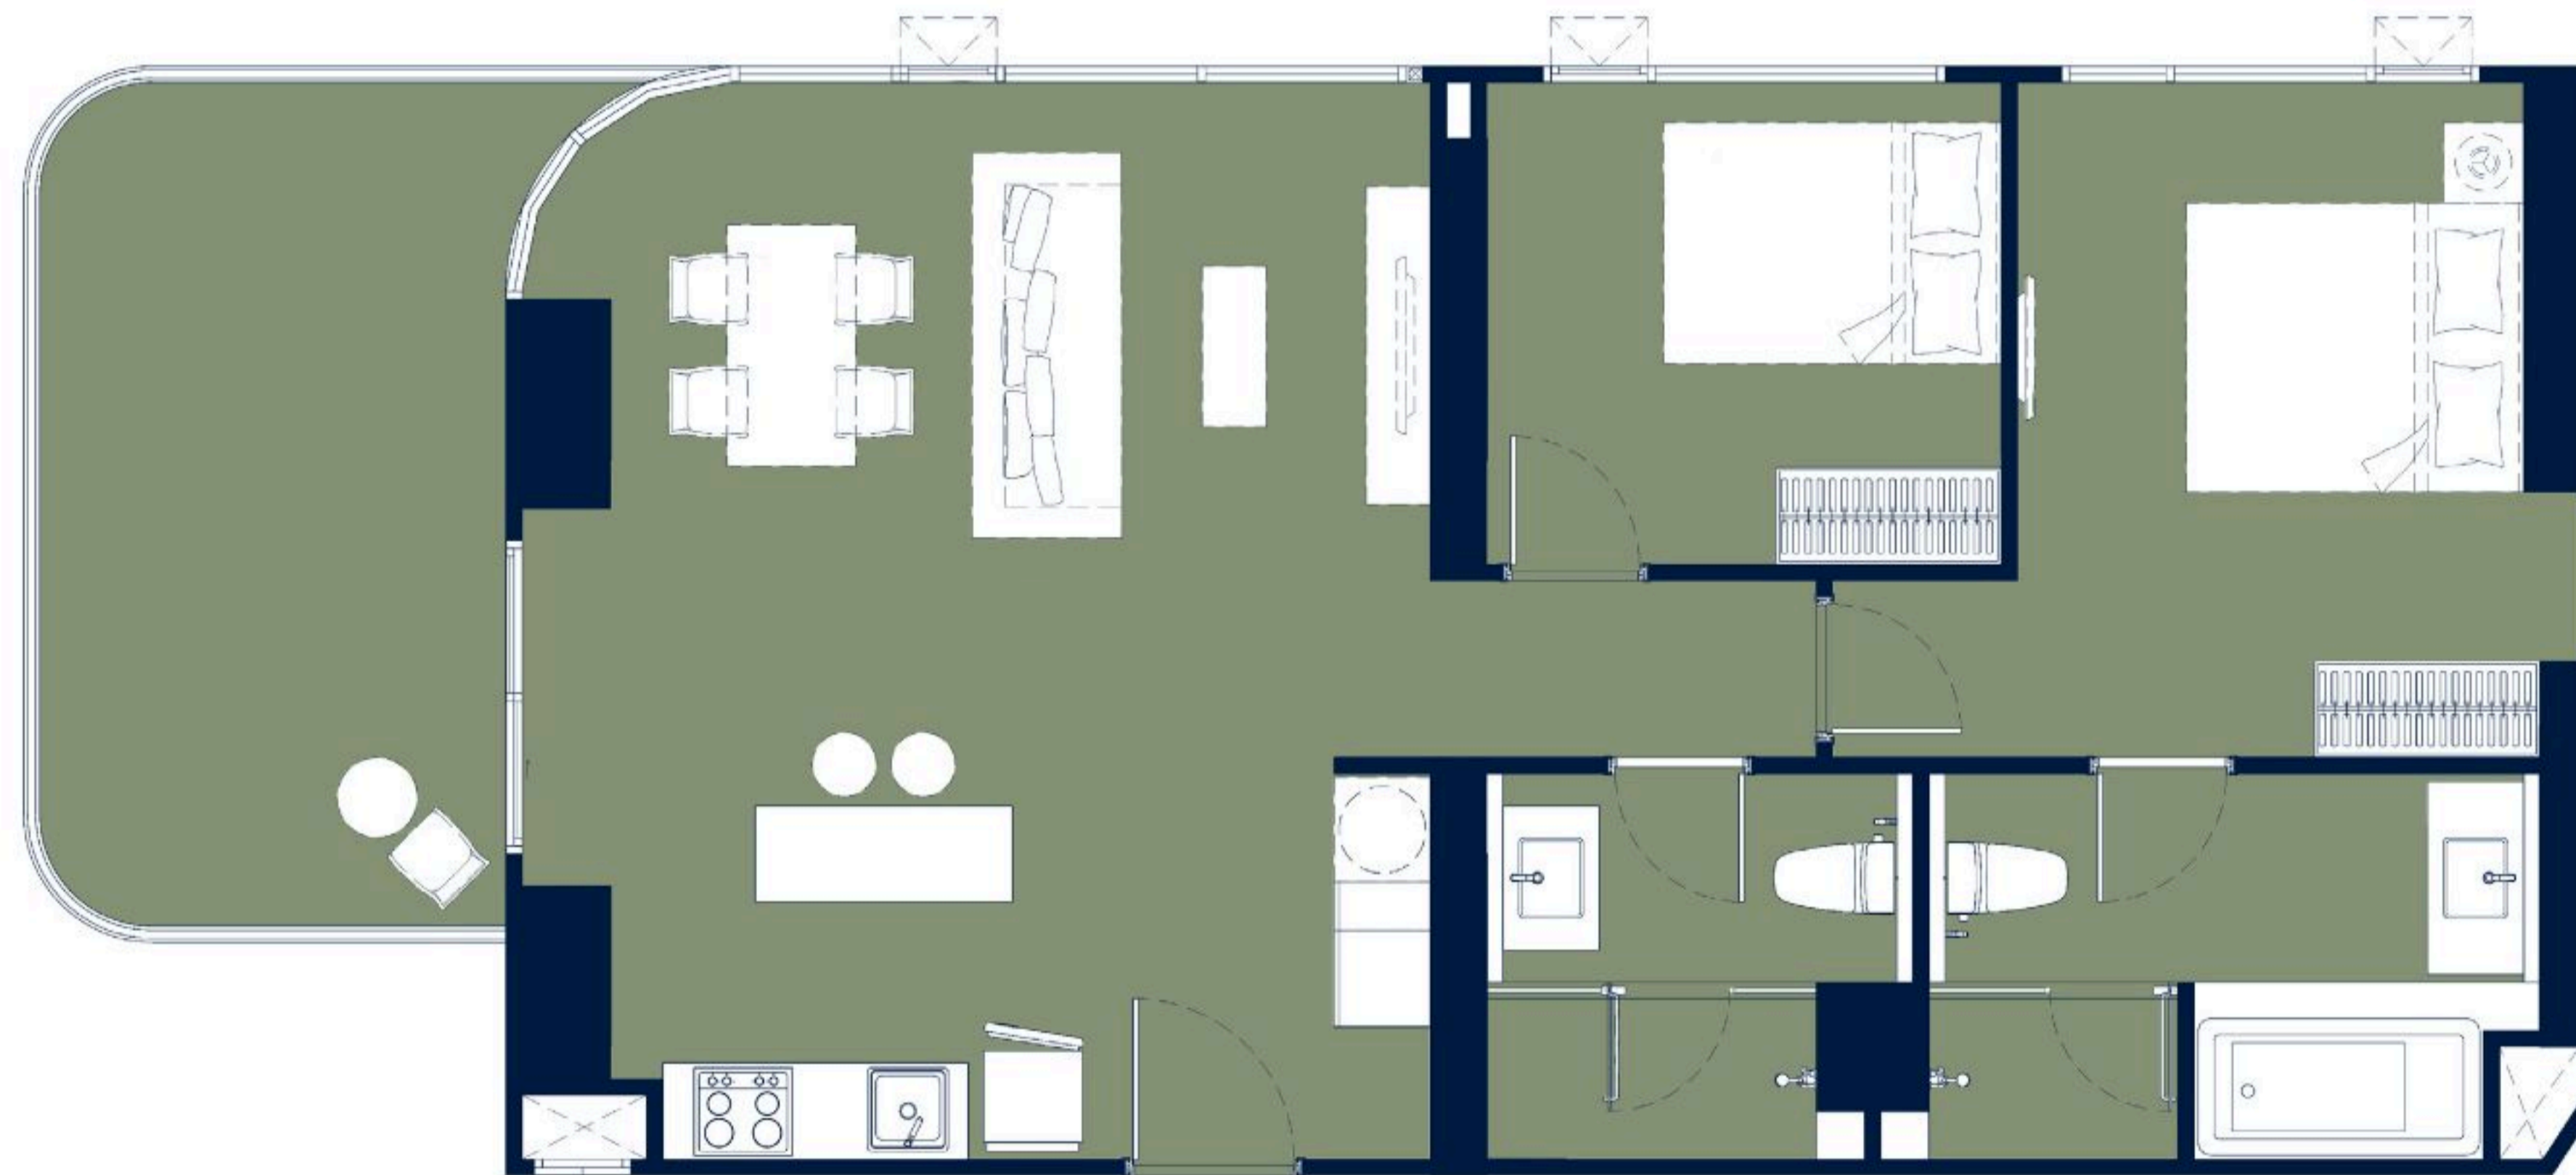

BUILDING B

BE2-01S

2 BEDROOMS EXECUTIVE | 80.00 SQ.M.

Layout and area of units may change as deemed appropriate without prior notice but will not effect the use and dwelling.

BUILDING B

BE3-01S

2 BEDROOMS EXECUTIVE | 81.65 SQ.M.

Layout and area of units may change as deemed appropriate without prior notice but will not effect the use and dwelling.

BUILDING B

BE3-01T

2 BEDROOMS EXECUTIVE | 97.30 SQ.M.

Layout and area of units may change as deemed appropriate without prior notice but will not effect the use and dwelling.

BUILDING B

BE4-01S

2 BEDROOMS GRAND EXECUTIVE | 99.90 SQ.M.

Layout and area of units may change as deemed appropriate without prior notice but will not effect the use and dwelling.

BUILDING B

BE5-01S

2 BEDROOMS GRAND EXECUTIVE | 99.80 SQ.M.