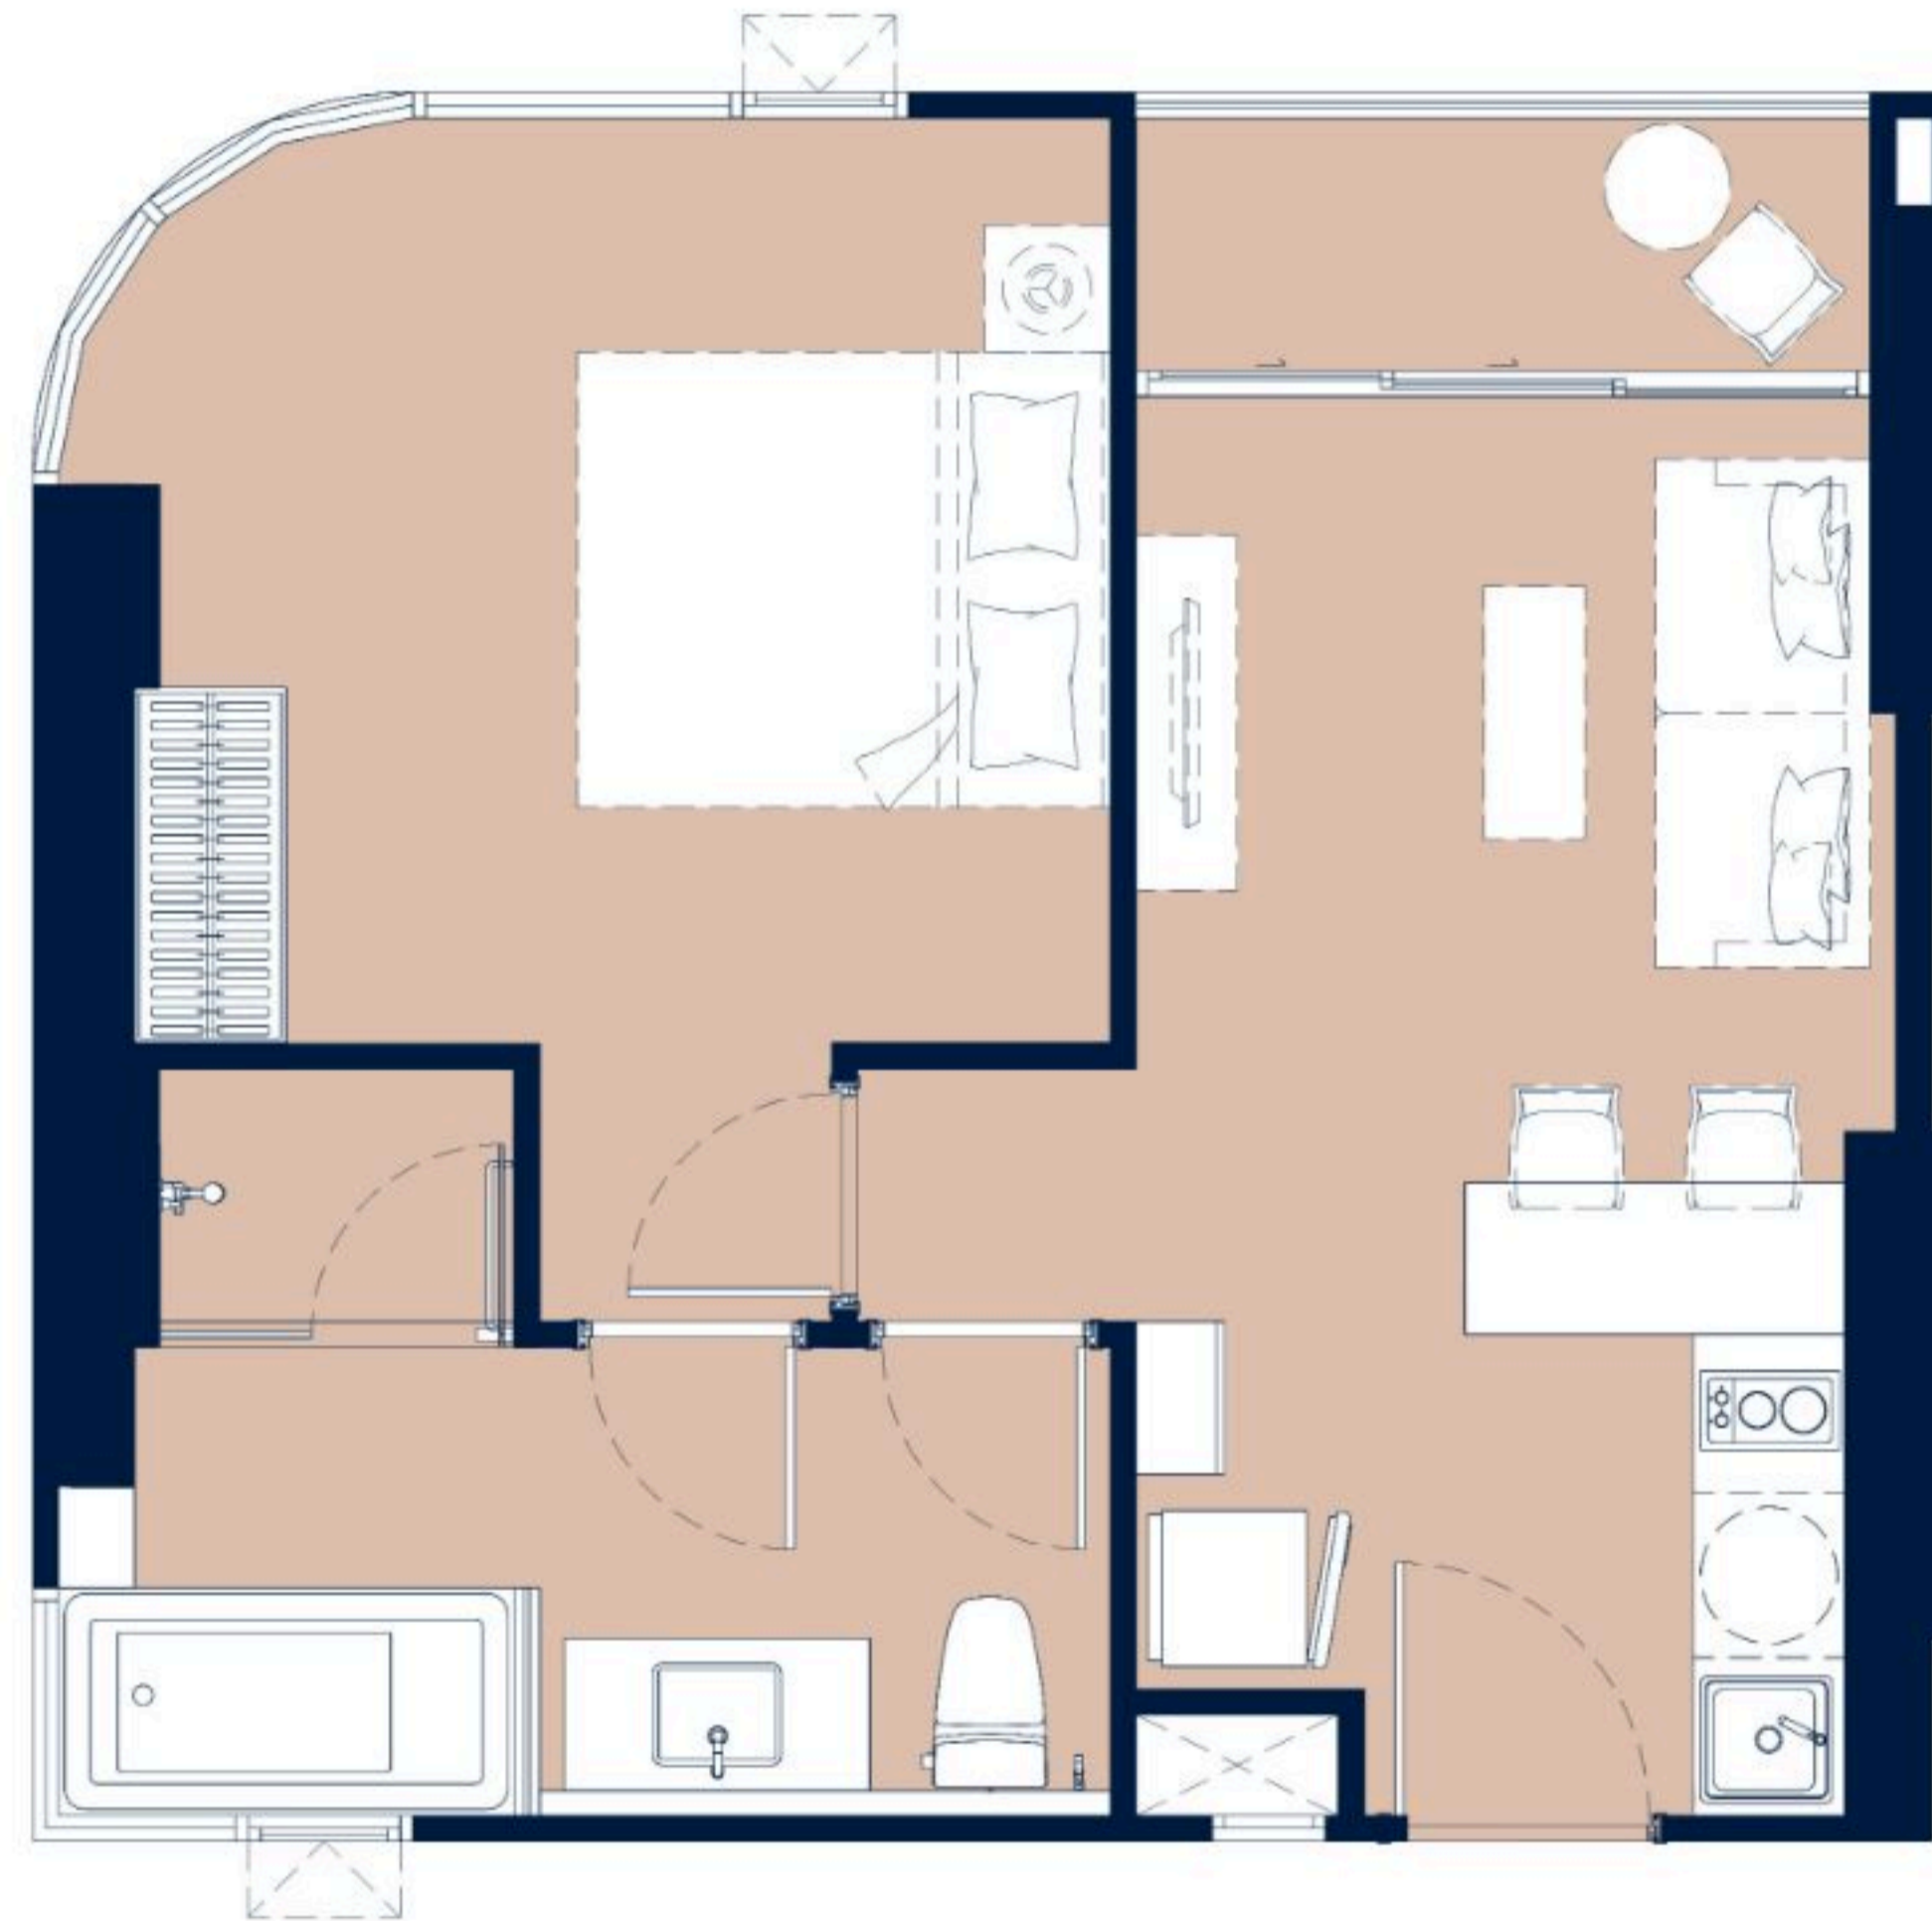

BUILDING B

BB1-01S

1 BEDROOM SUPERIOR | 37.35 SQ.M.

Layout and area of units may change as deemed appropriate without prior notice but will not effect the use and dwelling.

BUILDING B

BC1-01S

1 BEDROOM DELUXE | 44.75 SQ.M.

Layout and area of units may change as deemed appropriate without prior notice but will not effect the use and dwelling.

BUILDING B

BC1-02S

1 BEDROOM DELUXE | 44.70 SQ.M.

Layout and area of units may change as deemed appropriate without prior notice but will not effect the use and dwelling.

BUILDING B

BC1-03S

1 BEDROOM DELUXE | 44.80 SQ.M.

Layout and area of units may change as deemed appropriate without prior notice but will not effect the use and dwelling.

BUILDING B

BC2-01S

1 BEDROOM DELUXE | 44.55 SQ.M.

Layout and area of units may change as deemed appropriate without prior notice but will not effect the use and dwelling.

BUILDING B

BC3-01S

1 BEDROOM DELUXE | 46.00 SQ.M.

Layout and area of units may change as deemed appropriate without prior notice but will not effect the use and dwelling.