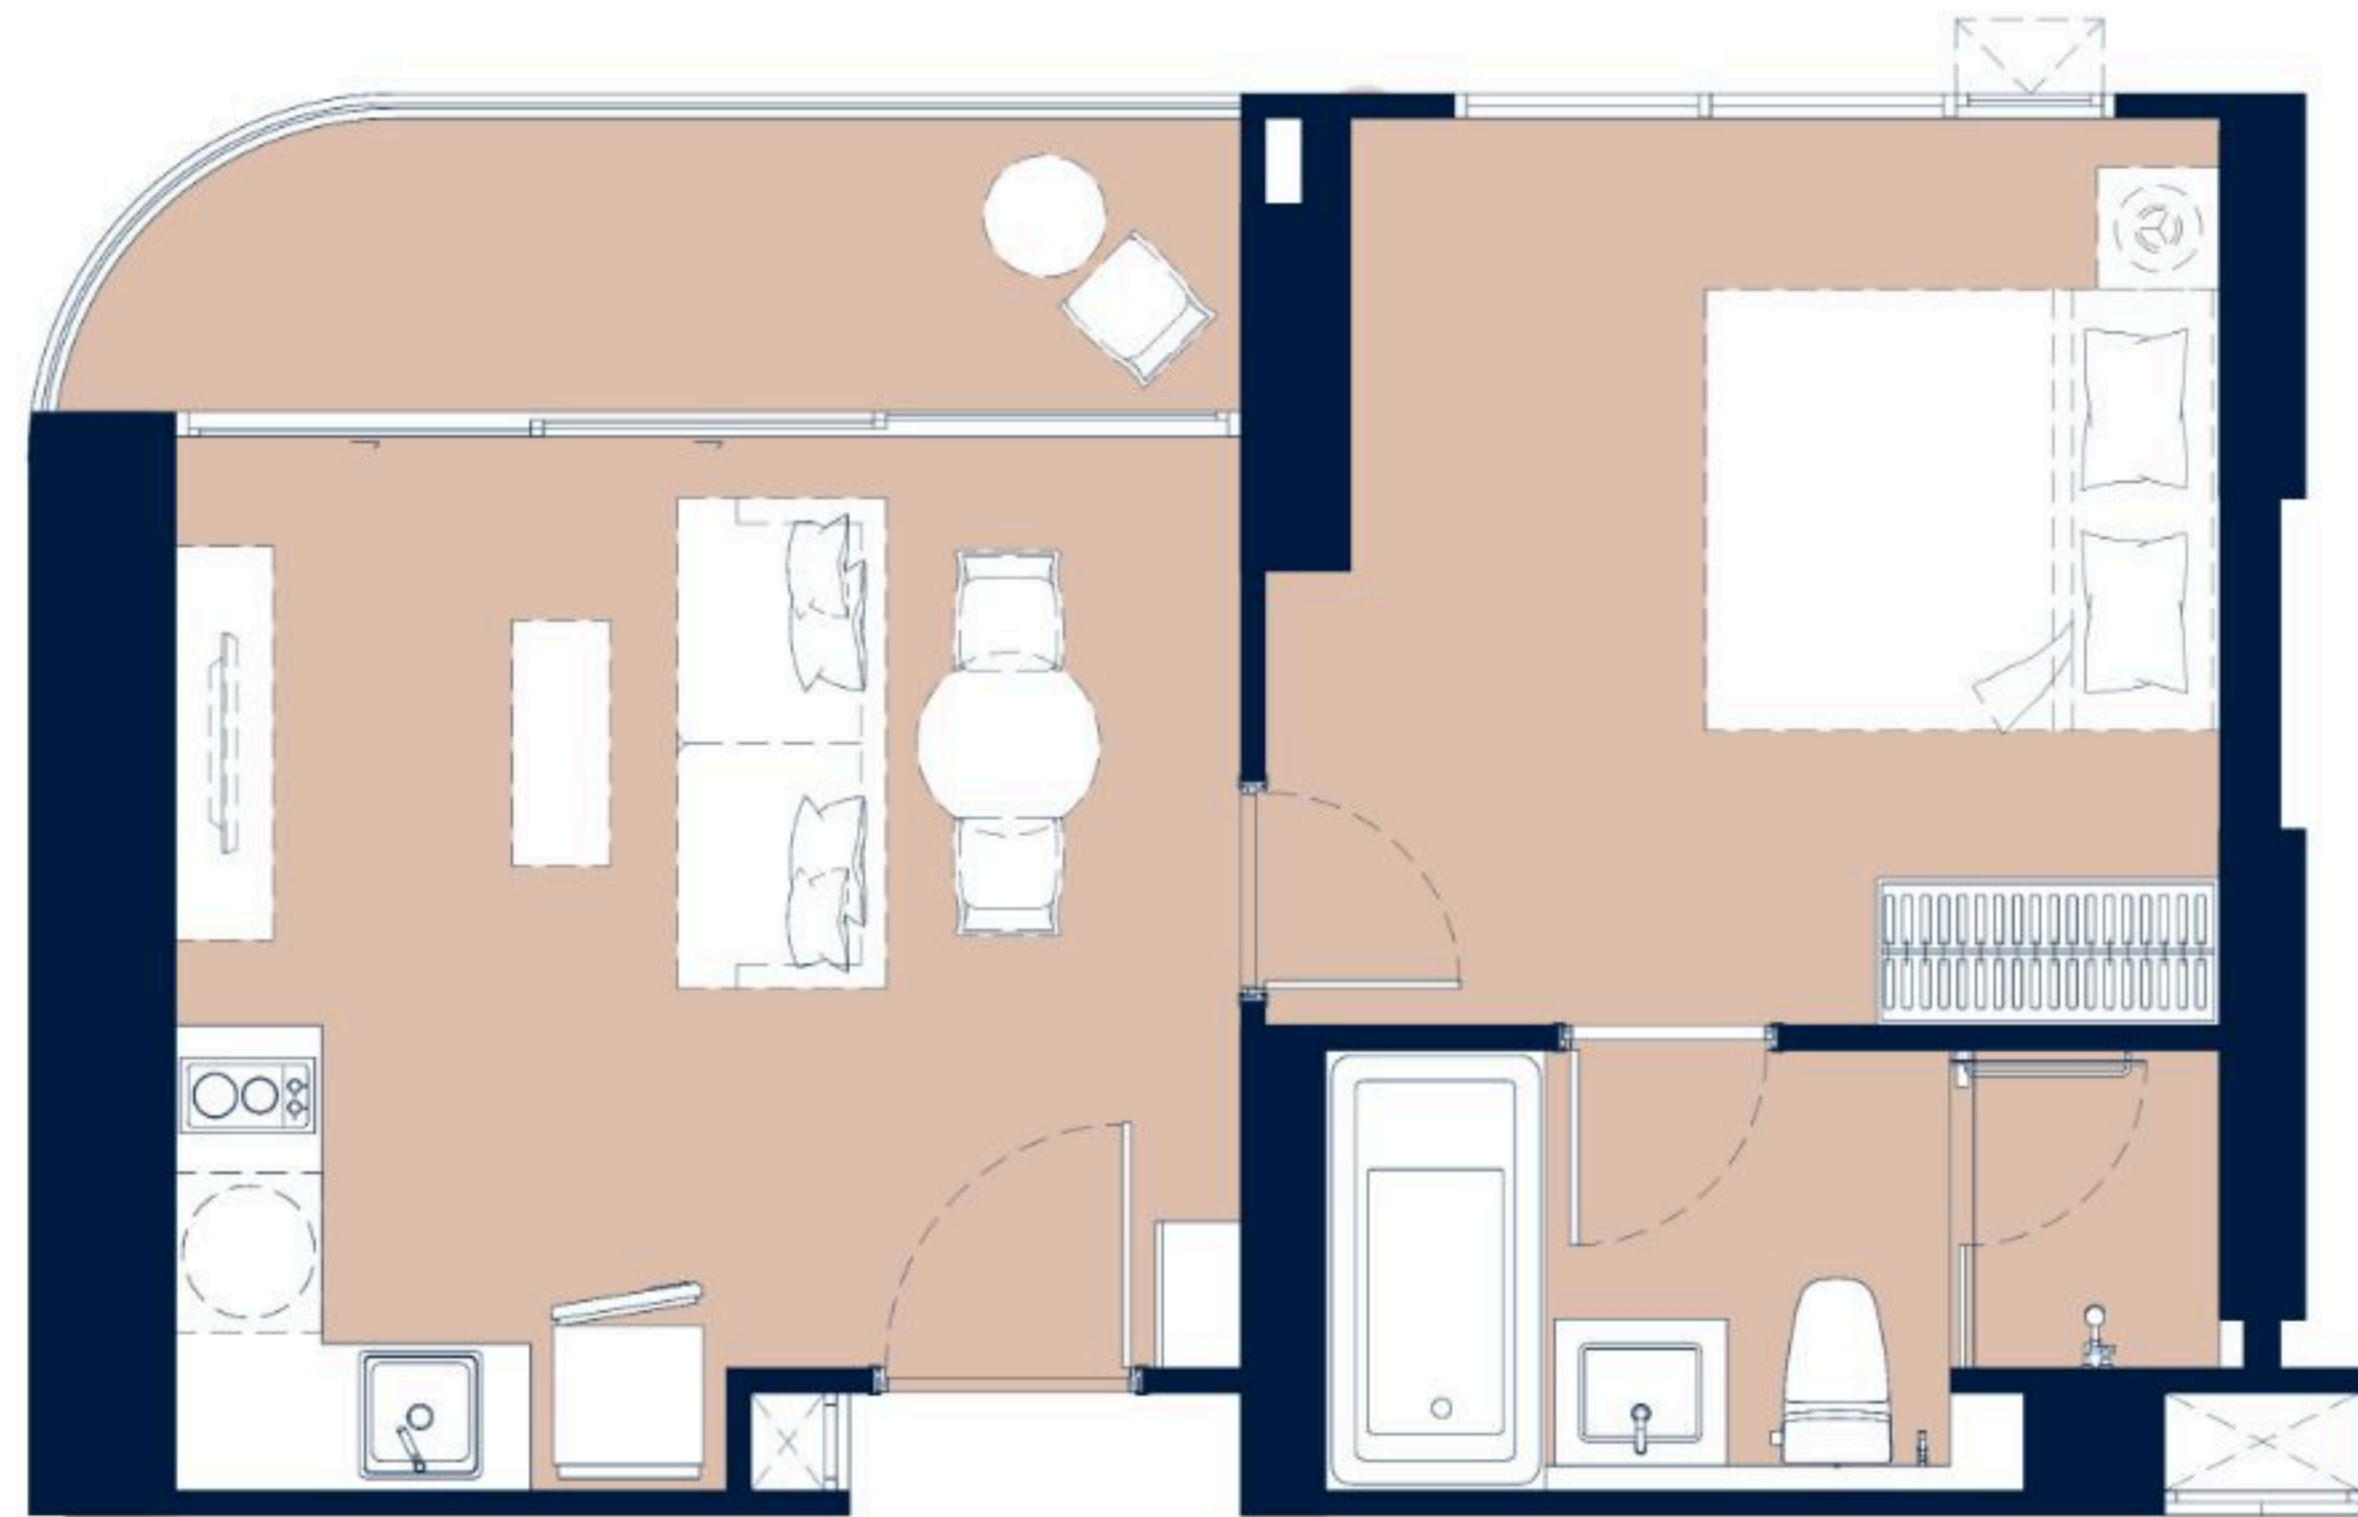

BC7-01S

1 BEDROOM DELUXE | 45.00 SQ.M.

Layout and area of units may change as deemed appropriate without prior notice but will not effect the use and dwelling.

BUILDING B