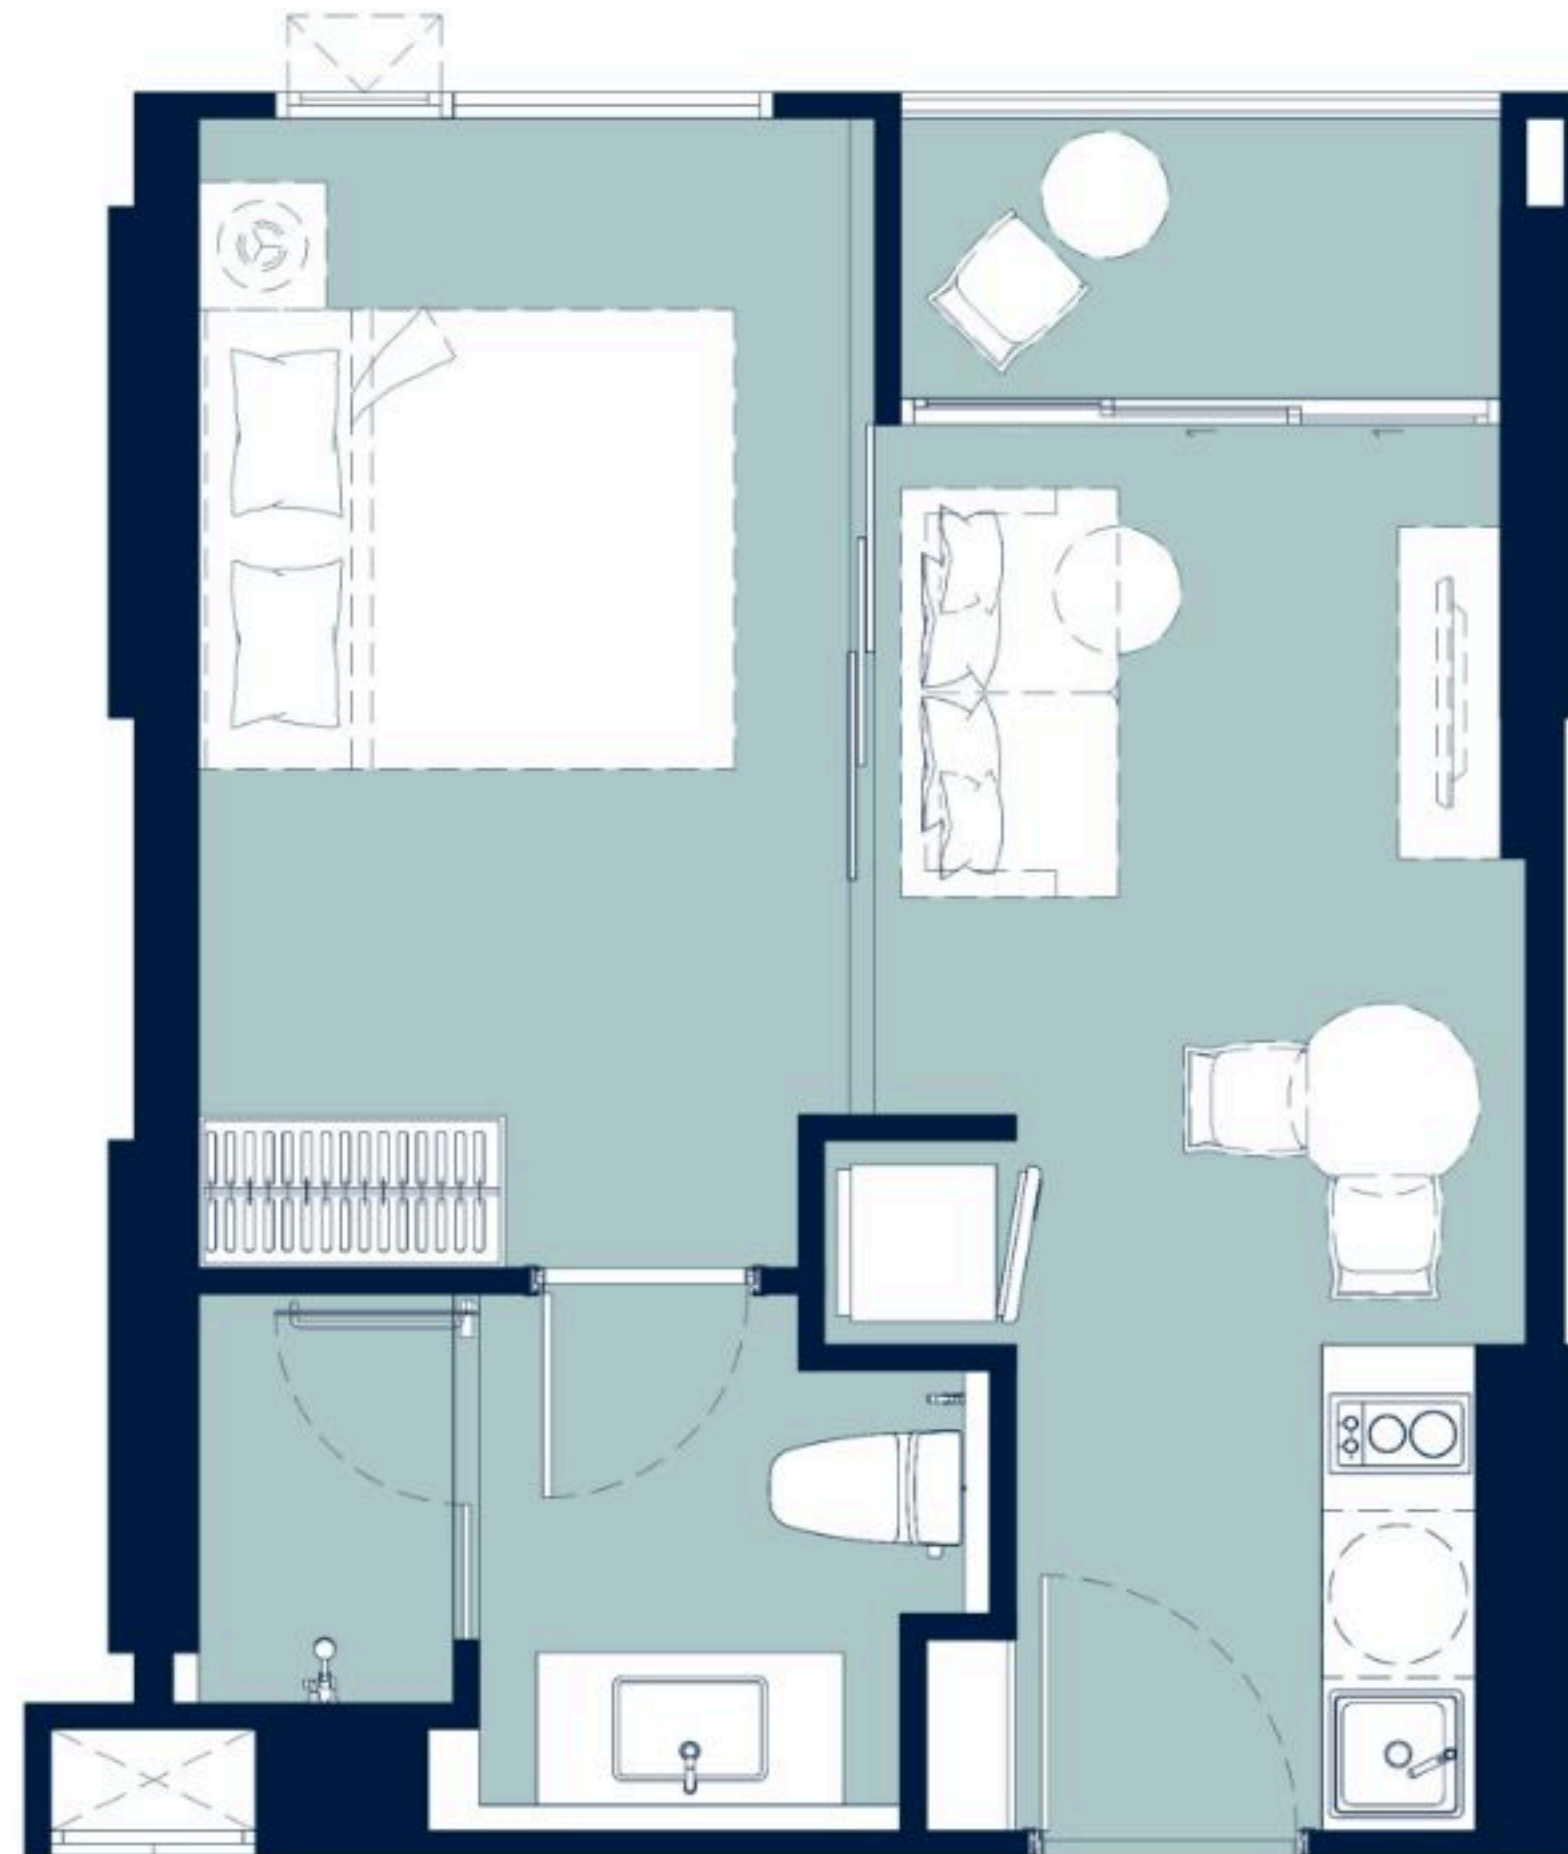

BA1-01S

1 BEDROOM SUPERIOR | 34.75 SQ.M.

Layout and area of units may change as deemed appropriate without prior notice but will not effect the use and dwelling.

BUILDING B

BAI-02S

1 BEDROOM SUPERIOR | 34.70 SQ.M.

Layout and area of units may change as deemed appropriate without prior notice but will not effect the use and dwelling.

BUILDING B

BA1-03S

1 BEDROOM SUPERIOR | 34.70 SQ.M.

Layout and area of units may change as deemed appropriate without prior notice but will not effect the use and dwelling.

BUILDING B

BB1-01S

1 BEDROOM SUPERIOR | 37.35 SQ.M.

Layout and area of units may change as deemed appropriate without prior notice but will not effect the use and dwelling.

BUILDING B

BC1-01S

1 BEDROOM DELUXE | 44.75 SQ.M.

Layout and area of units may change as deemed appropriate without prior notice but will not effect the use and dwelling.

BUILDING B

BC1-02S

1 BEDROOM DELUXE | 44.70 SQ.M.

Layout and area of units may change as deemed appropriate without prior notice but will not effect the use and dwelling.