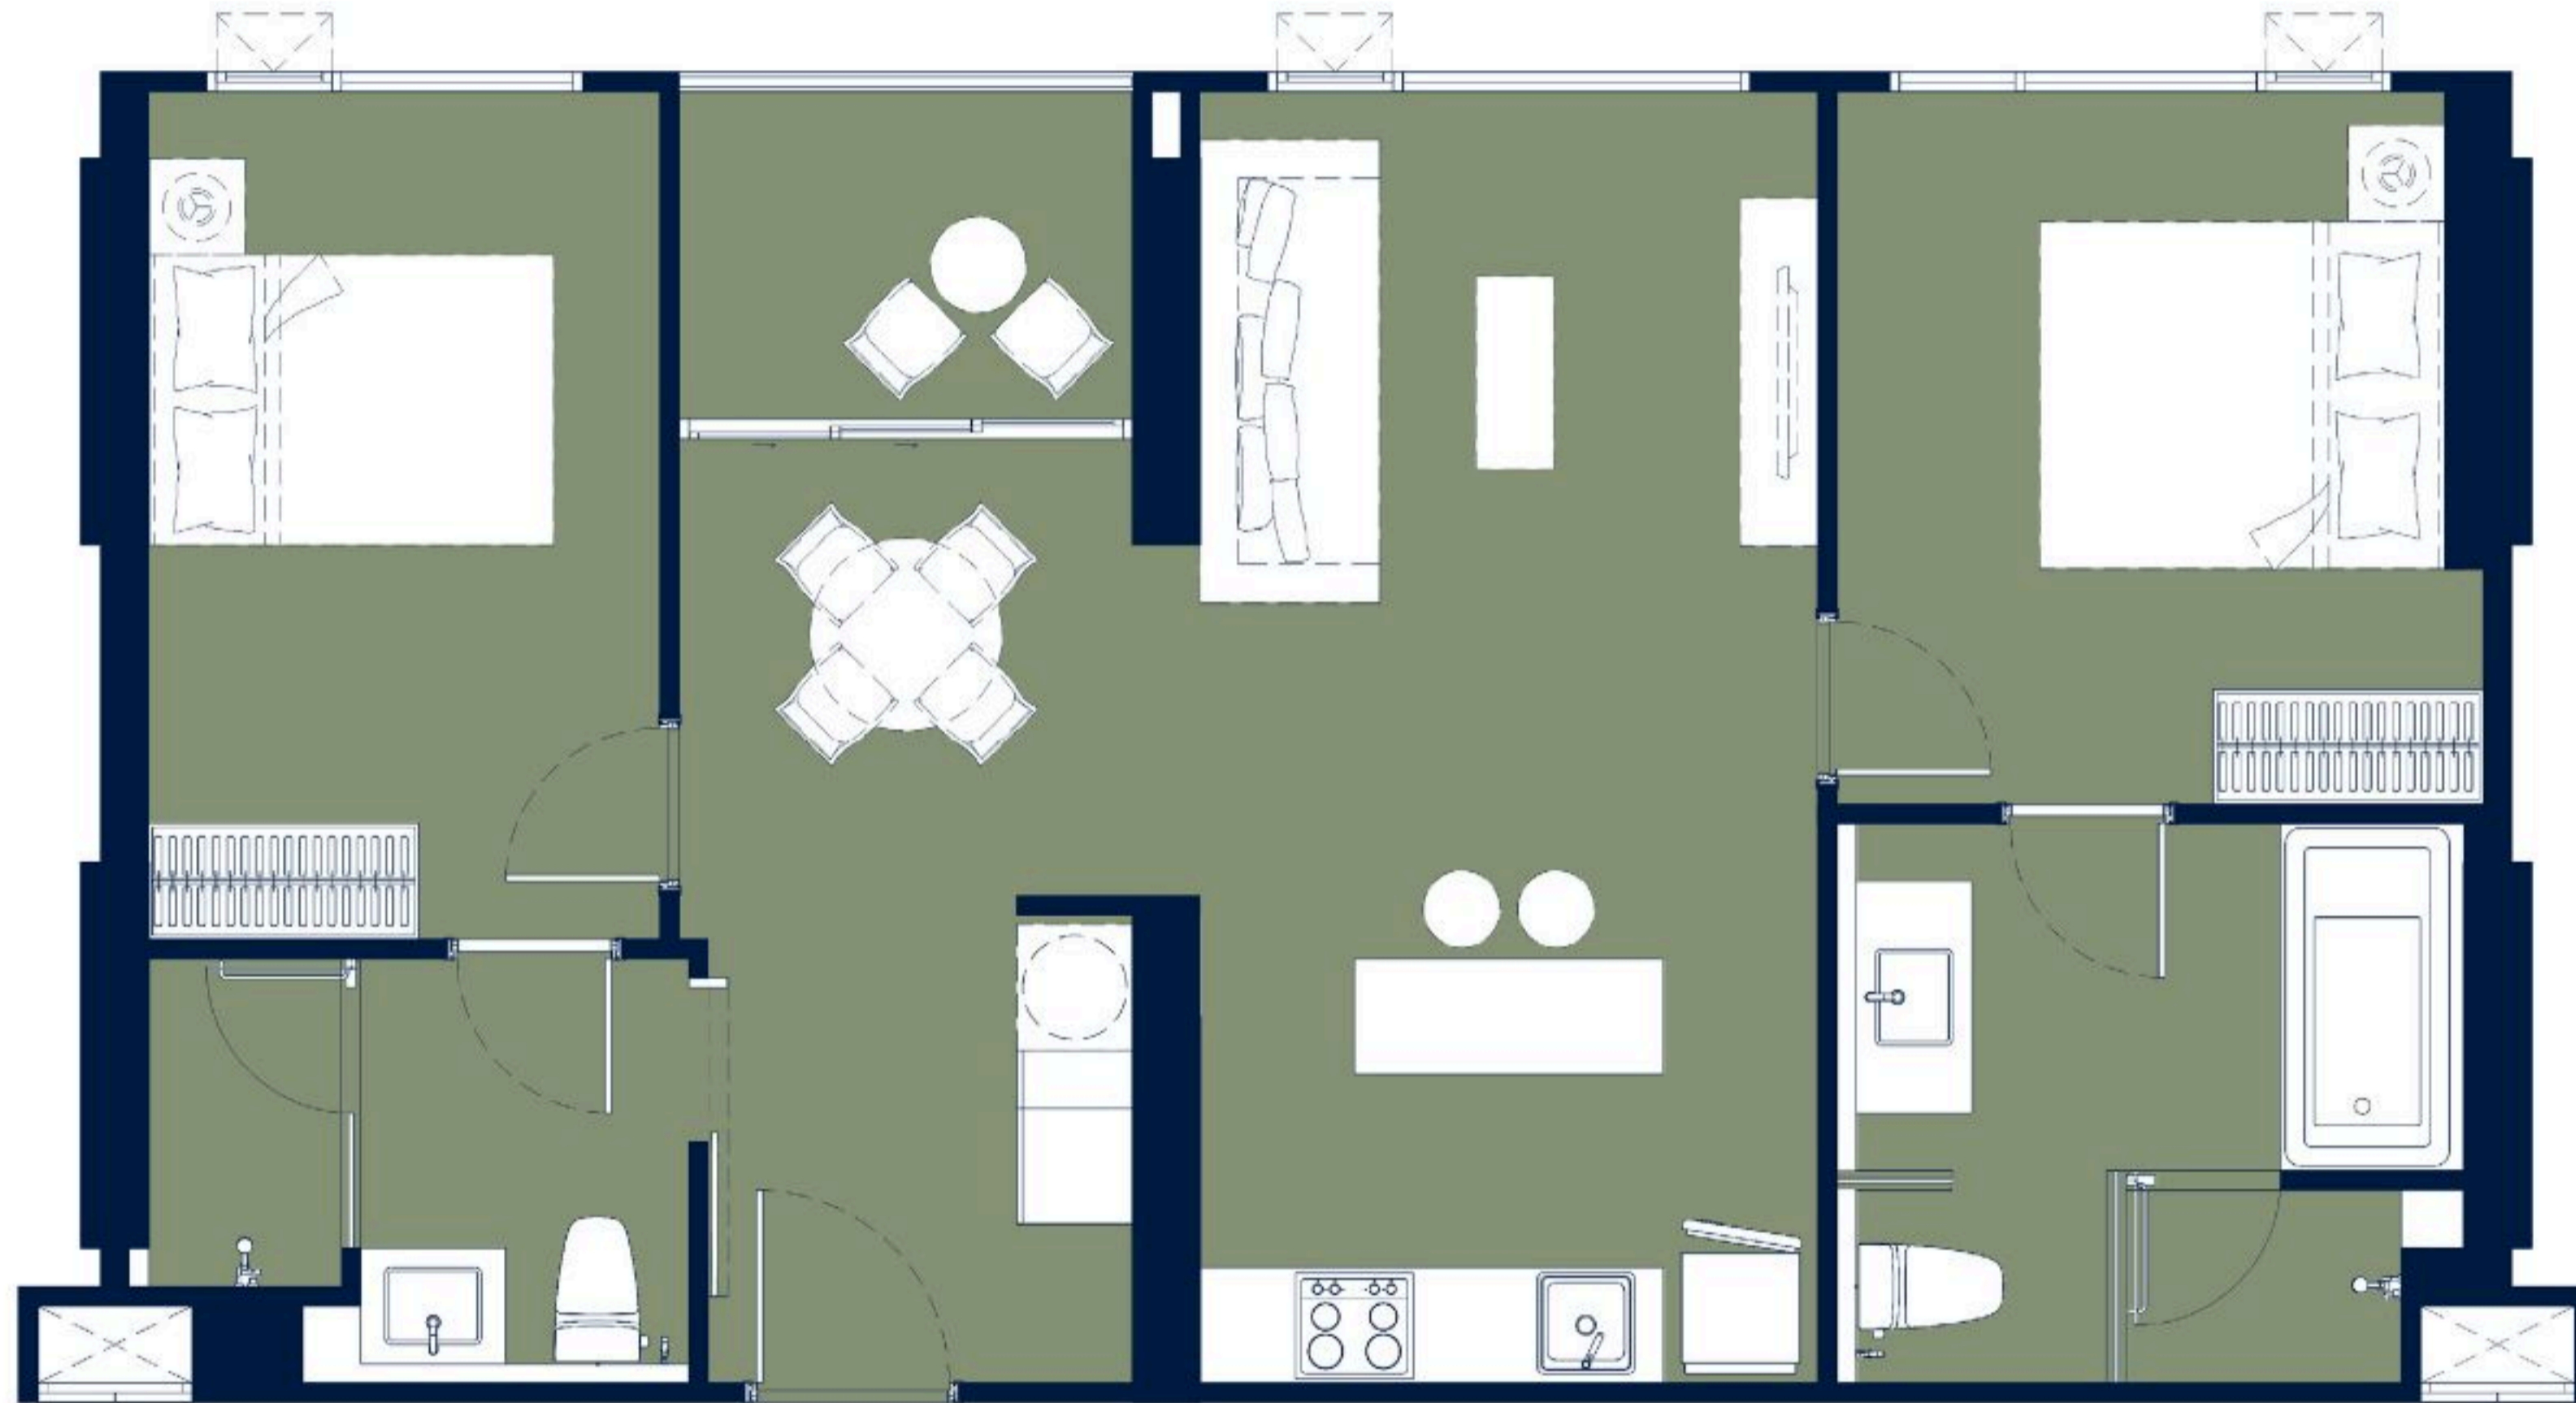

BUILDING B

BC11-01T

1 BEDROOM DELUXE SUITE | 70.80 SQ.M.

Layout and area of units may change as deemed appropriate without prior notice but will not effect the use and dwelling.

BUILDING B

BE1-01S

2 BEDROOMS EXECUTIVE | 79.90 SQ.M.

Layout and area of units may change as deemed appropriate without prior notice but will not effect the use and dwelling.

BUILDING B

BE1-02S

2 BEDROOMS EXECUTIVE | 79.75 SQ.M.

Layout and area of units may change as deemed appropriate without prior notice but will not effect the use and dwelling.