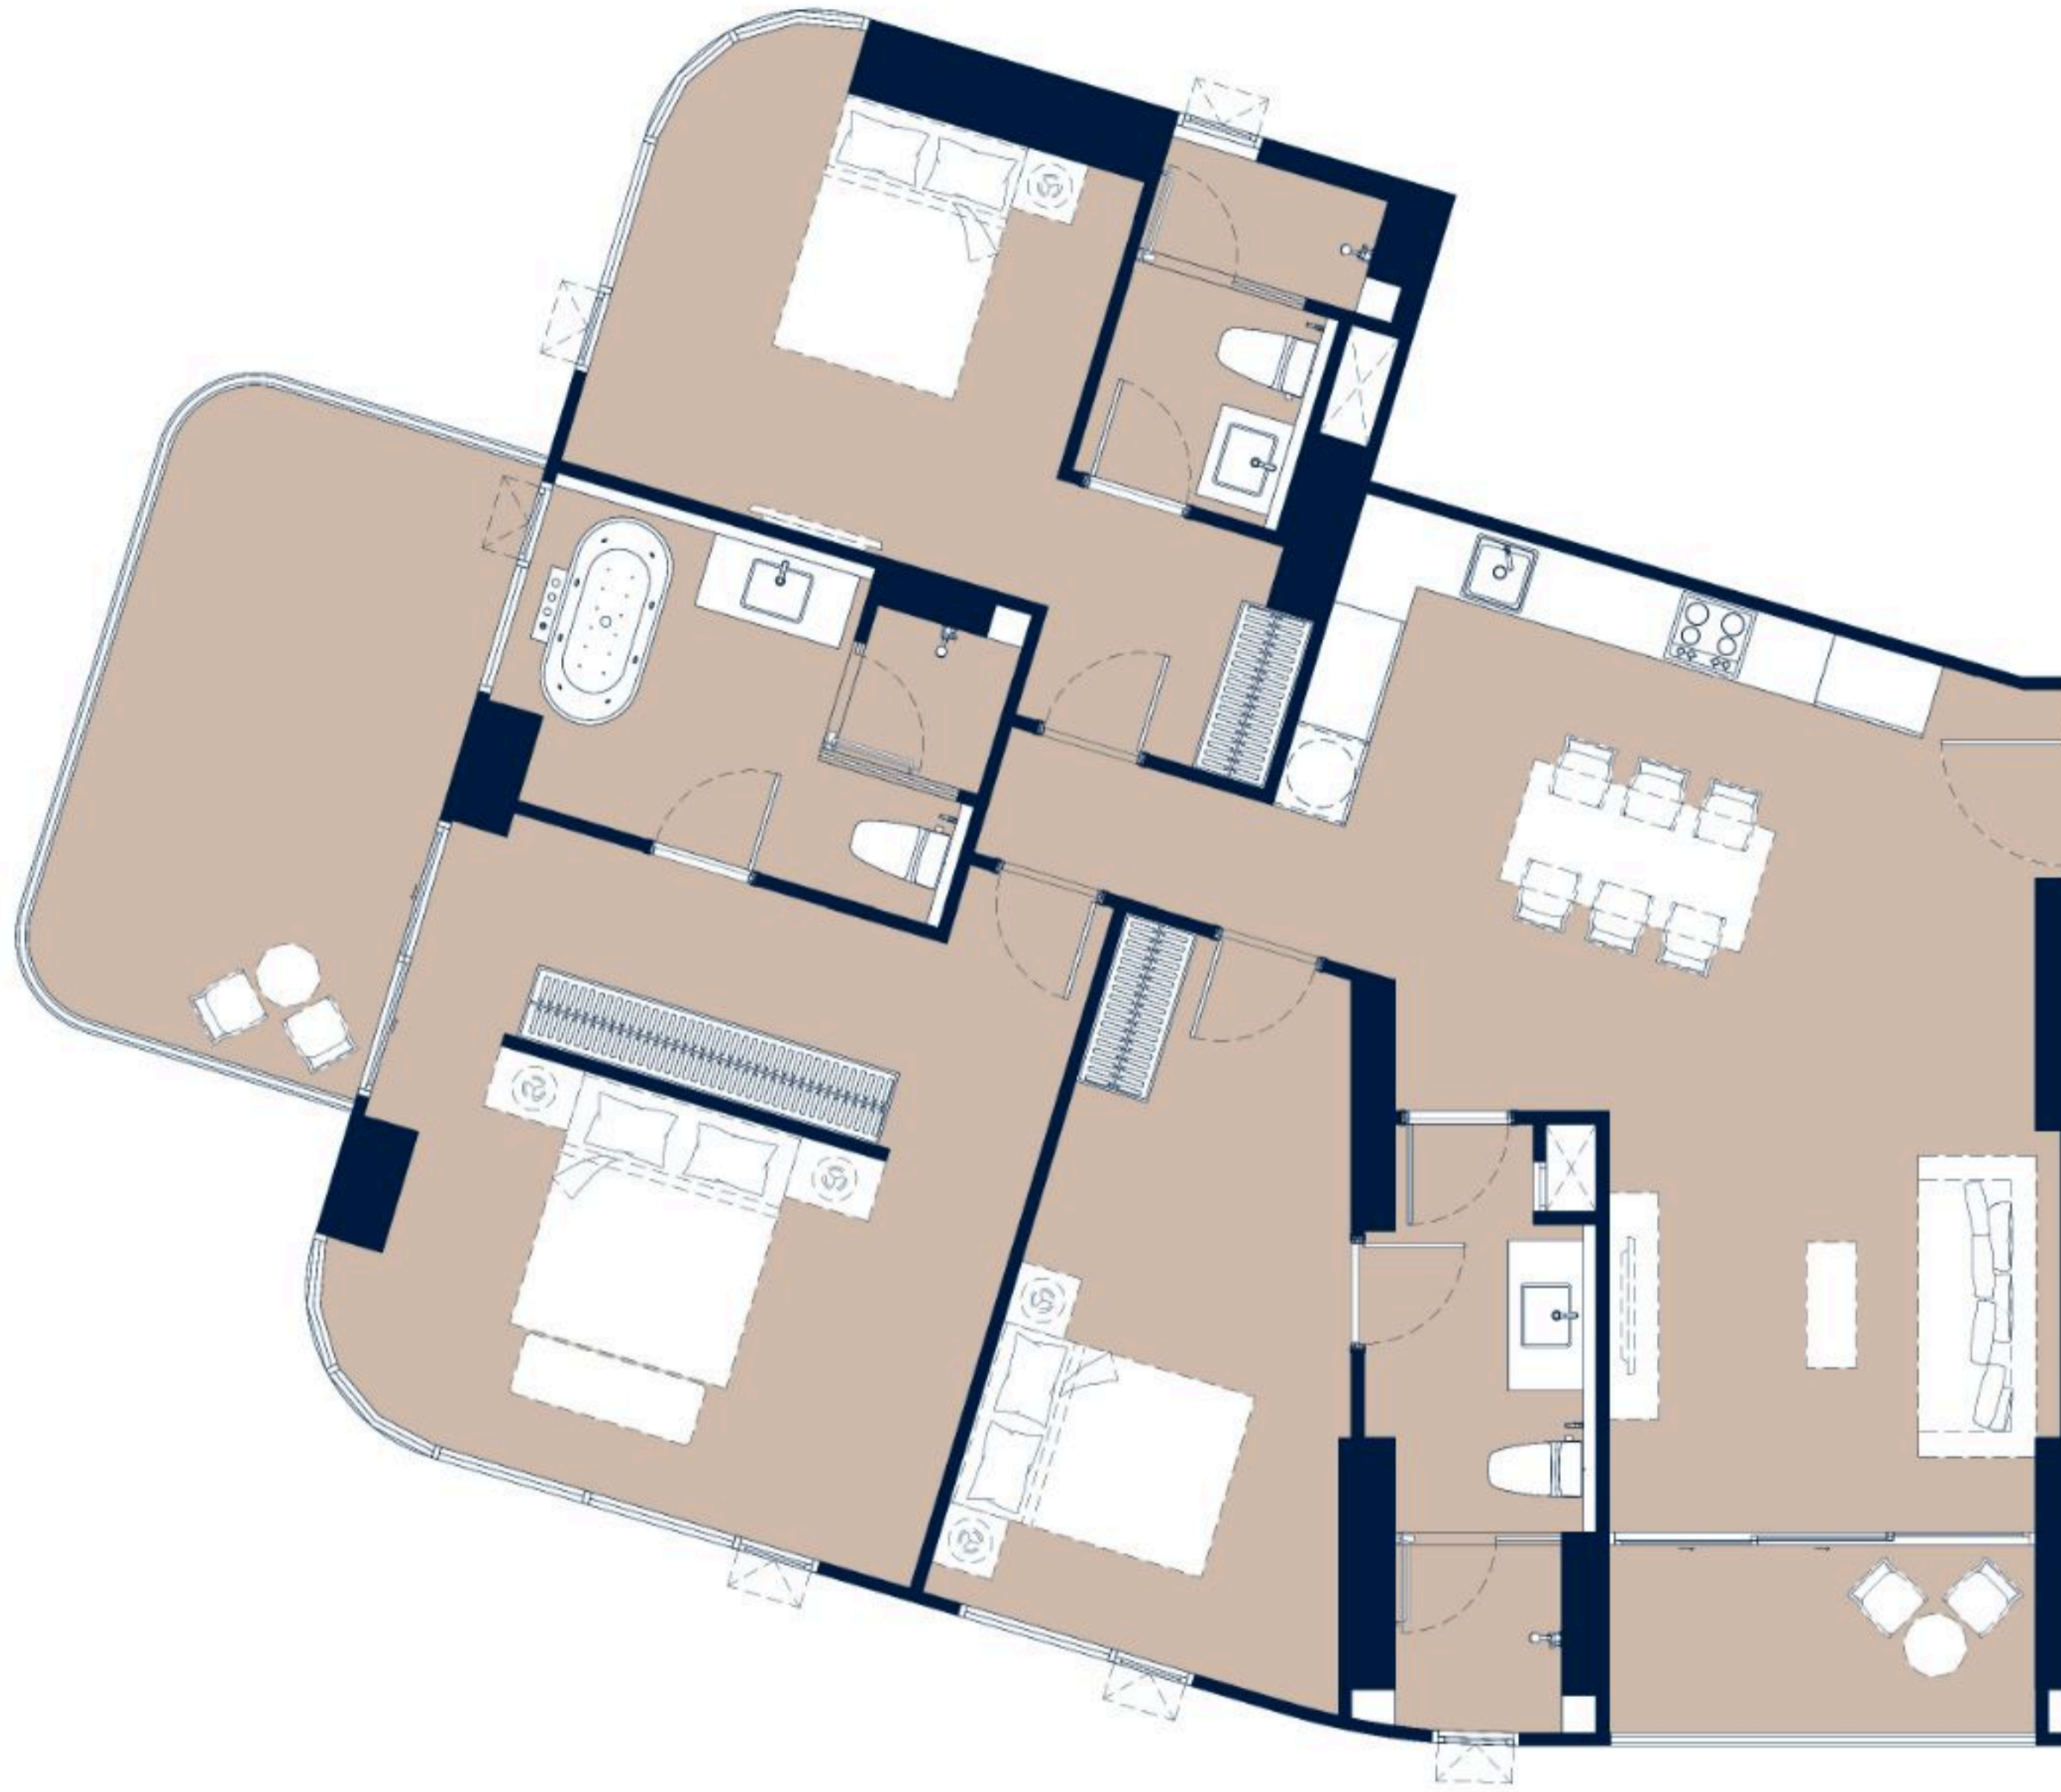

AH1-01T

3 BEDROOMS PREMIER | 145.10 SQ.M.

Layout and area of units may change as deemed appropriate without prior notice but will not effect the use and dwelling.