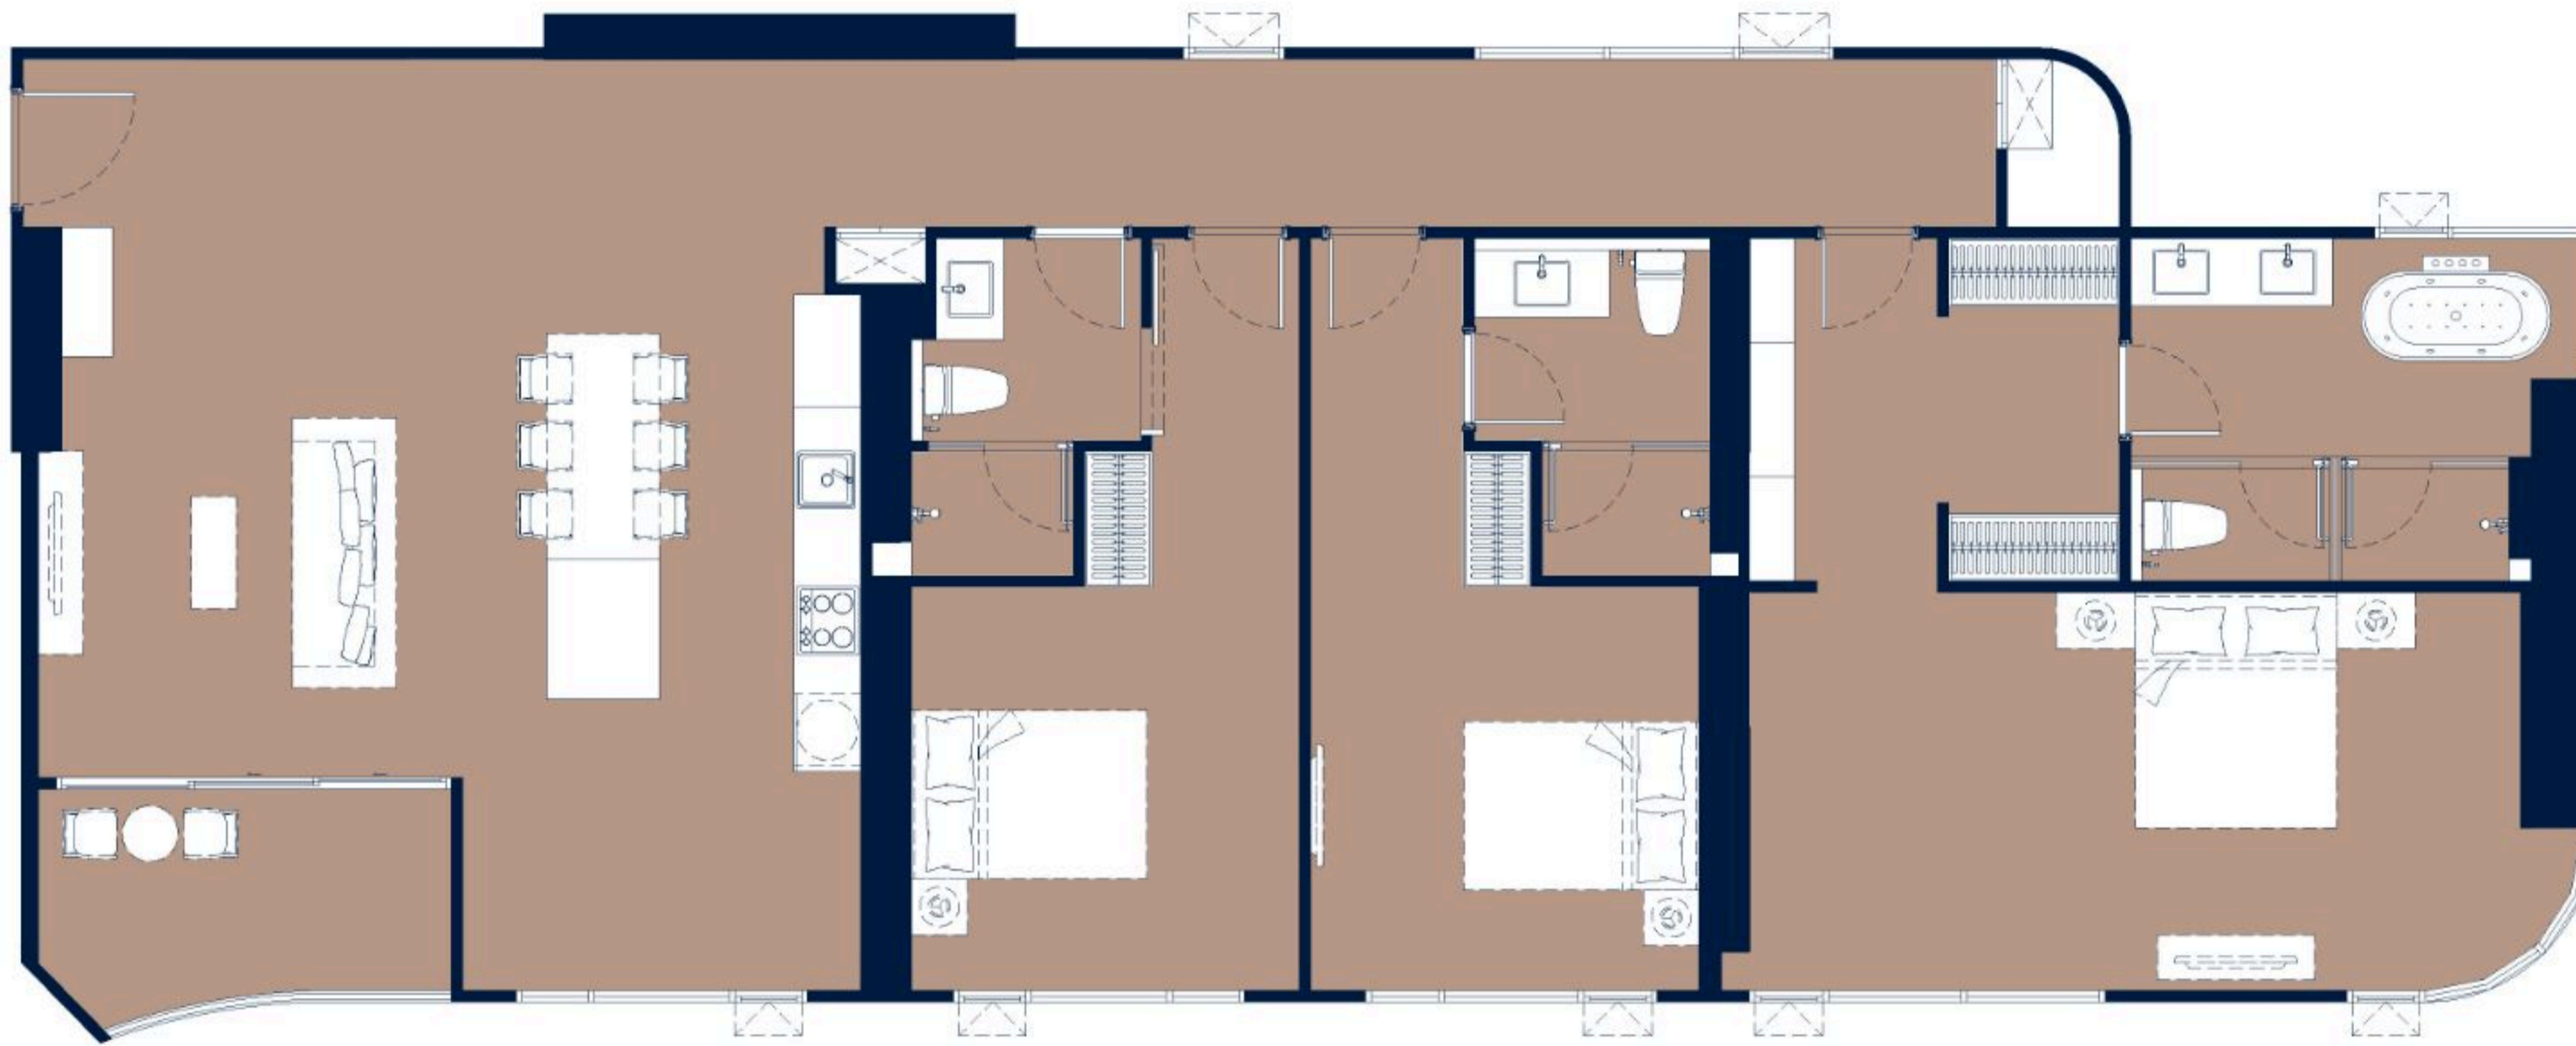

BUILDING A

AH2-01S

3 BEDROOMS PREMIER SUITE | 173.80 SQ.M.

Layout and area of units may change as deemed appropriate without prior notice but will not effect the use and dwelling.