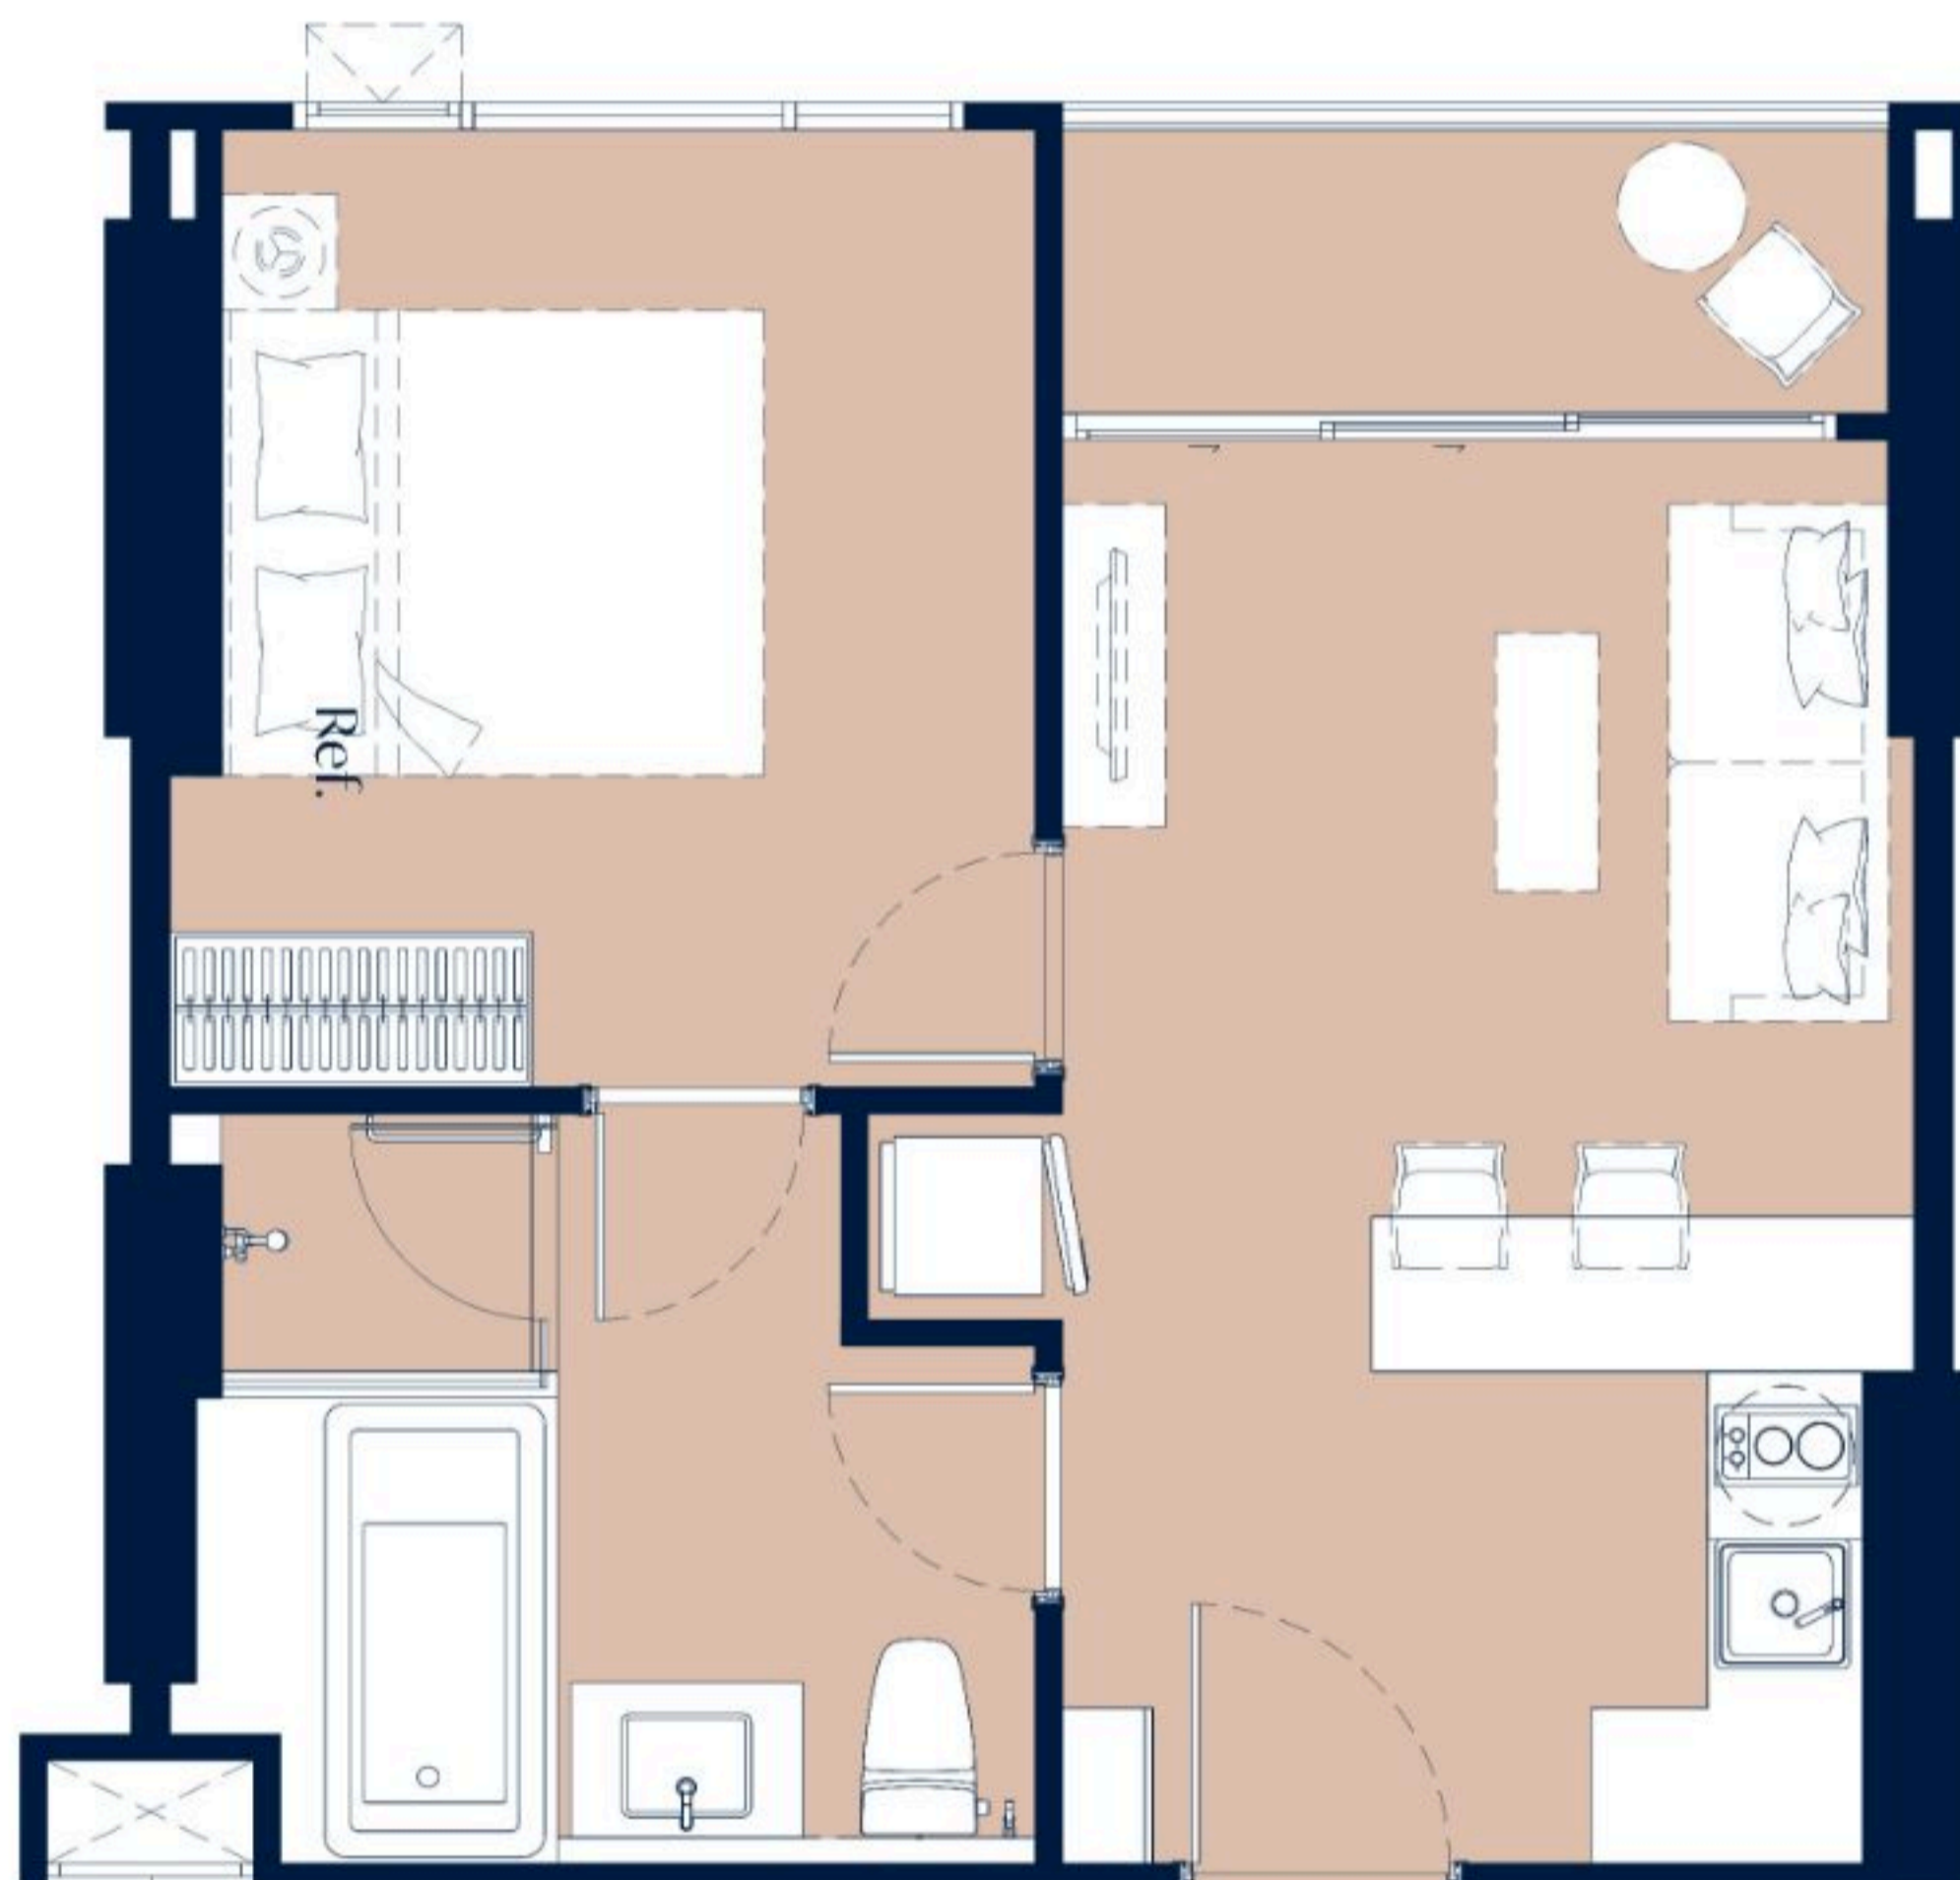

BUILDING A

AA1-01S

1 BEDROOM SUPERIOR | 35.65 SQ.M.

Layout and area of units may change as deemed appropriate without prior notice but will not effect the use and dwelling.

BUILDING A

AA1-02S

1 BEDROOM SUPERIOR | 35.00 SQ.M.

Layout and area of units may change as deemed appropriate without prior notice but will not effect the use and dwelling.

BUILDING A

ABI-01S

1 BEDROOM SUPERIOR | 37.65 SQ.M.

Layout and area of units may change as deemed appropriate without prior notice but will not effect the use and dwelling.

BUILDING A

AC1-01S

1 BEDROOM DELUXE | 44.70 SQ.M.

Layout and area of units may change as deemed appropriate without prior notice but will not effect the use and dwelling.

BUILDING A

AC2-01S

1 BEDROOM DELUXE | 49.15 SQ.M.

Layout and area of units may change as deemed appropriate without prior notice but will not effect the use and dwelling.

BUILDING A

AC3-01T

1 BEDROOM DELUXE | 60.00 SQ.M.

Layout and area of units may change as deemed appropriate without prior notice but will not effect the use and dwelling.