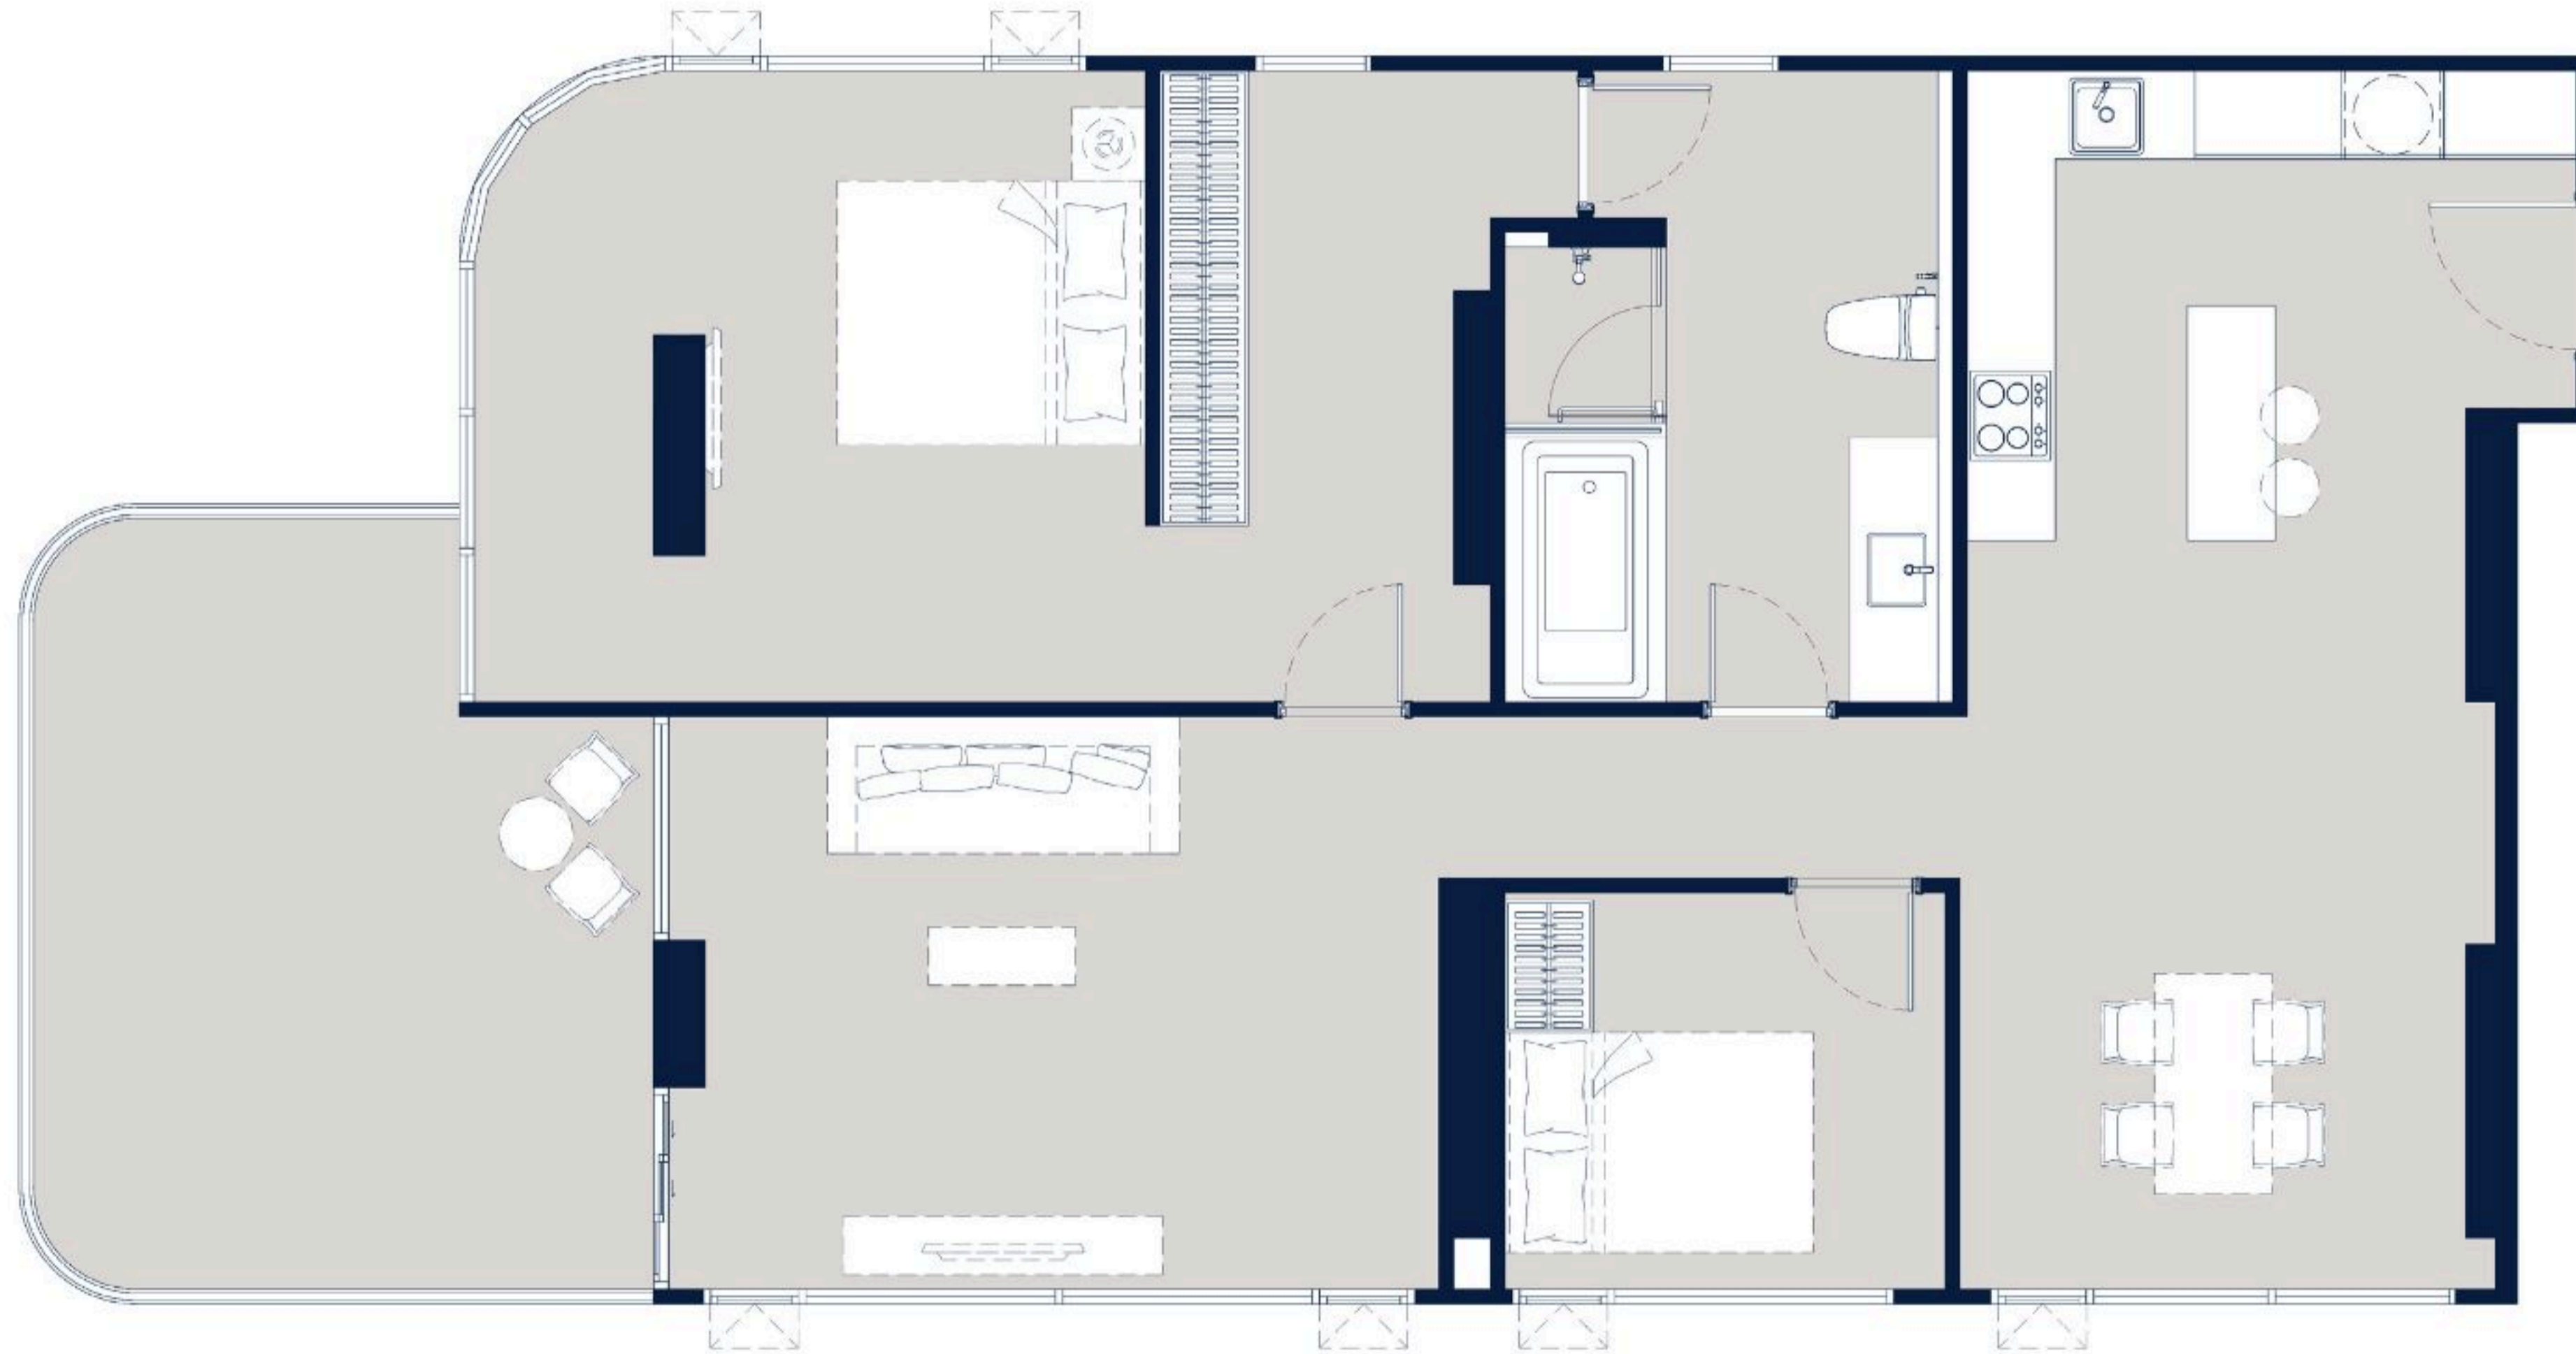

AE1-01S

2 BEDROOMS EXECUTIVE | 79.75 SQ.M.

Layout and area of units may change as deemed appropriate without prior notice but will not effect the use and dwelling.

BUILDING A

BUILDING A

AE2-01T

2 BEDROOMS GRAND EXECUTIVE | 114.70 SQ.M.

Layout and area of units may change as deemed appropriate without prior notice but will not effect the use and dwelling.

AE2-01S

2 BEDROOMS GRAND EXECUTIVE | 99.70 SQ.M.

Layout and area of units may change as deemed appropriate without prior notice but will not effect the use and dwelling.