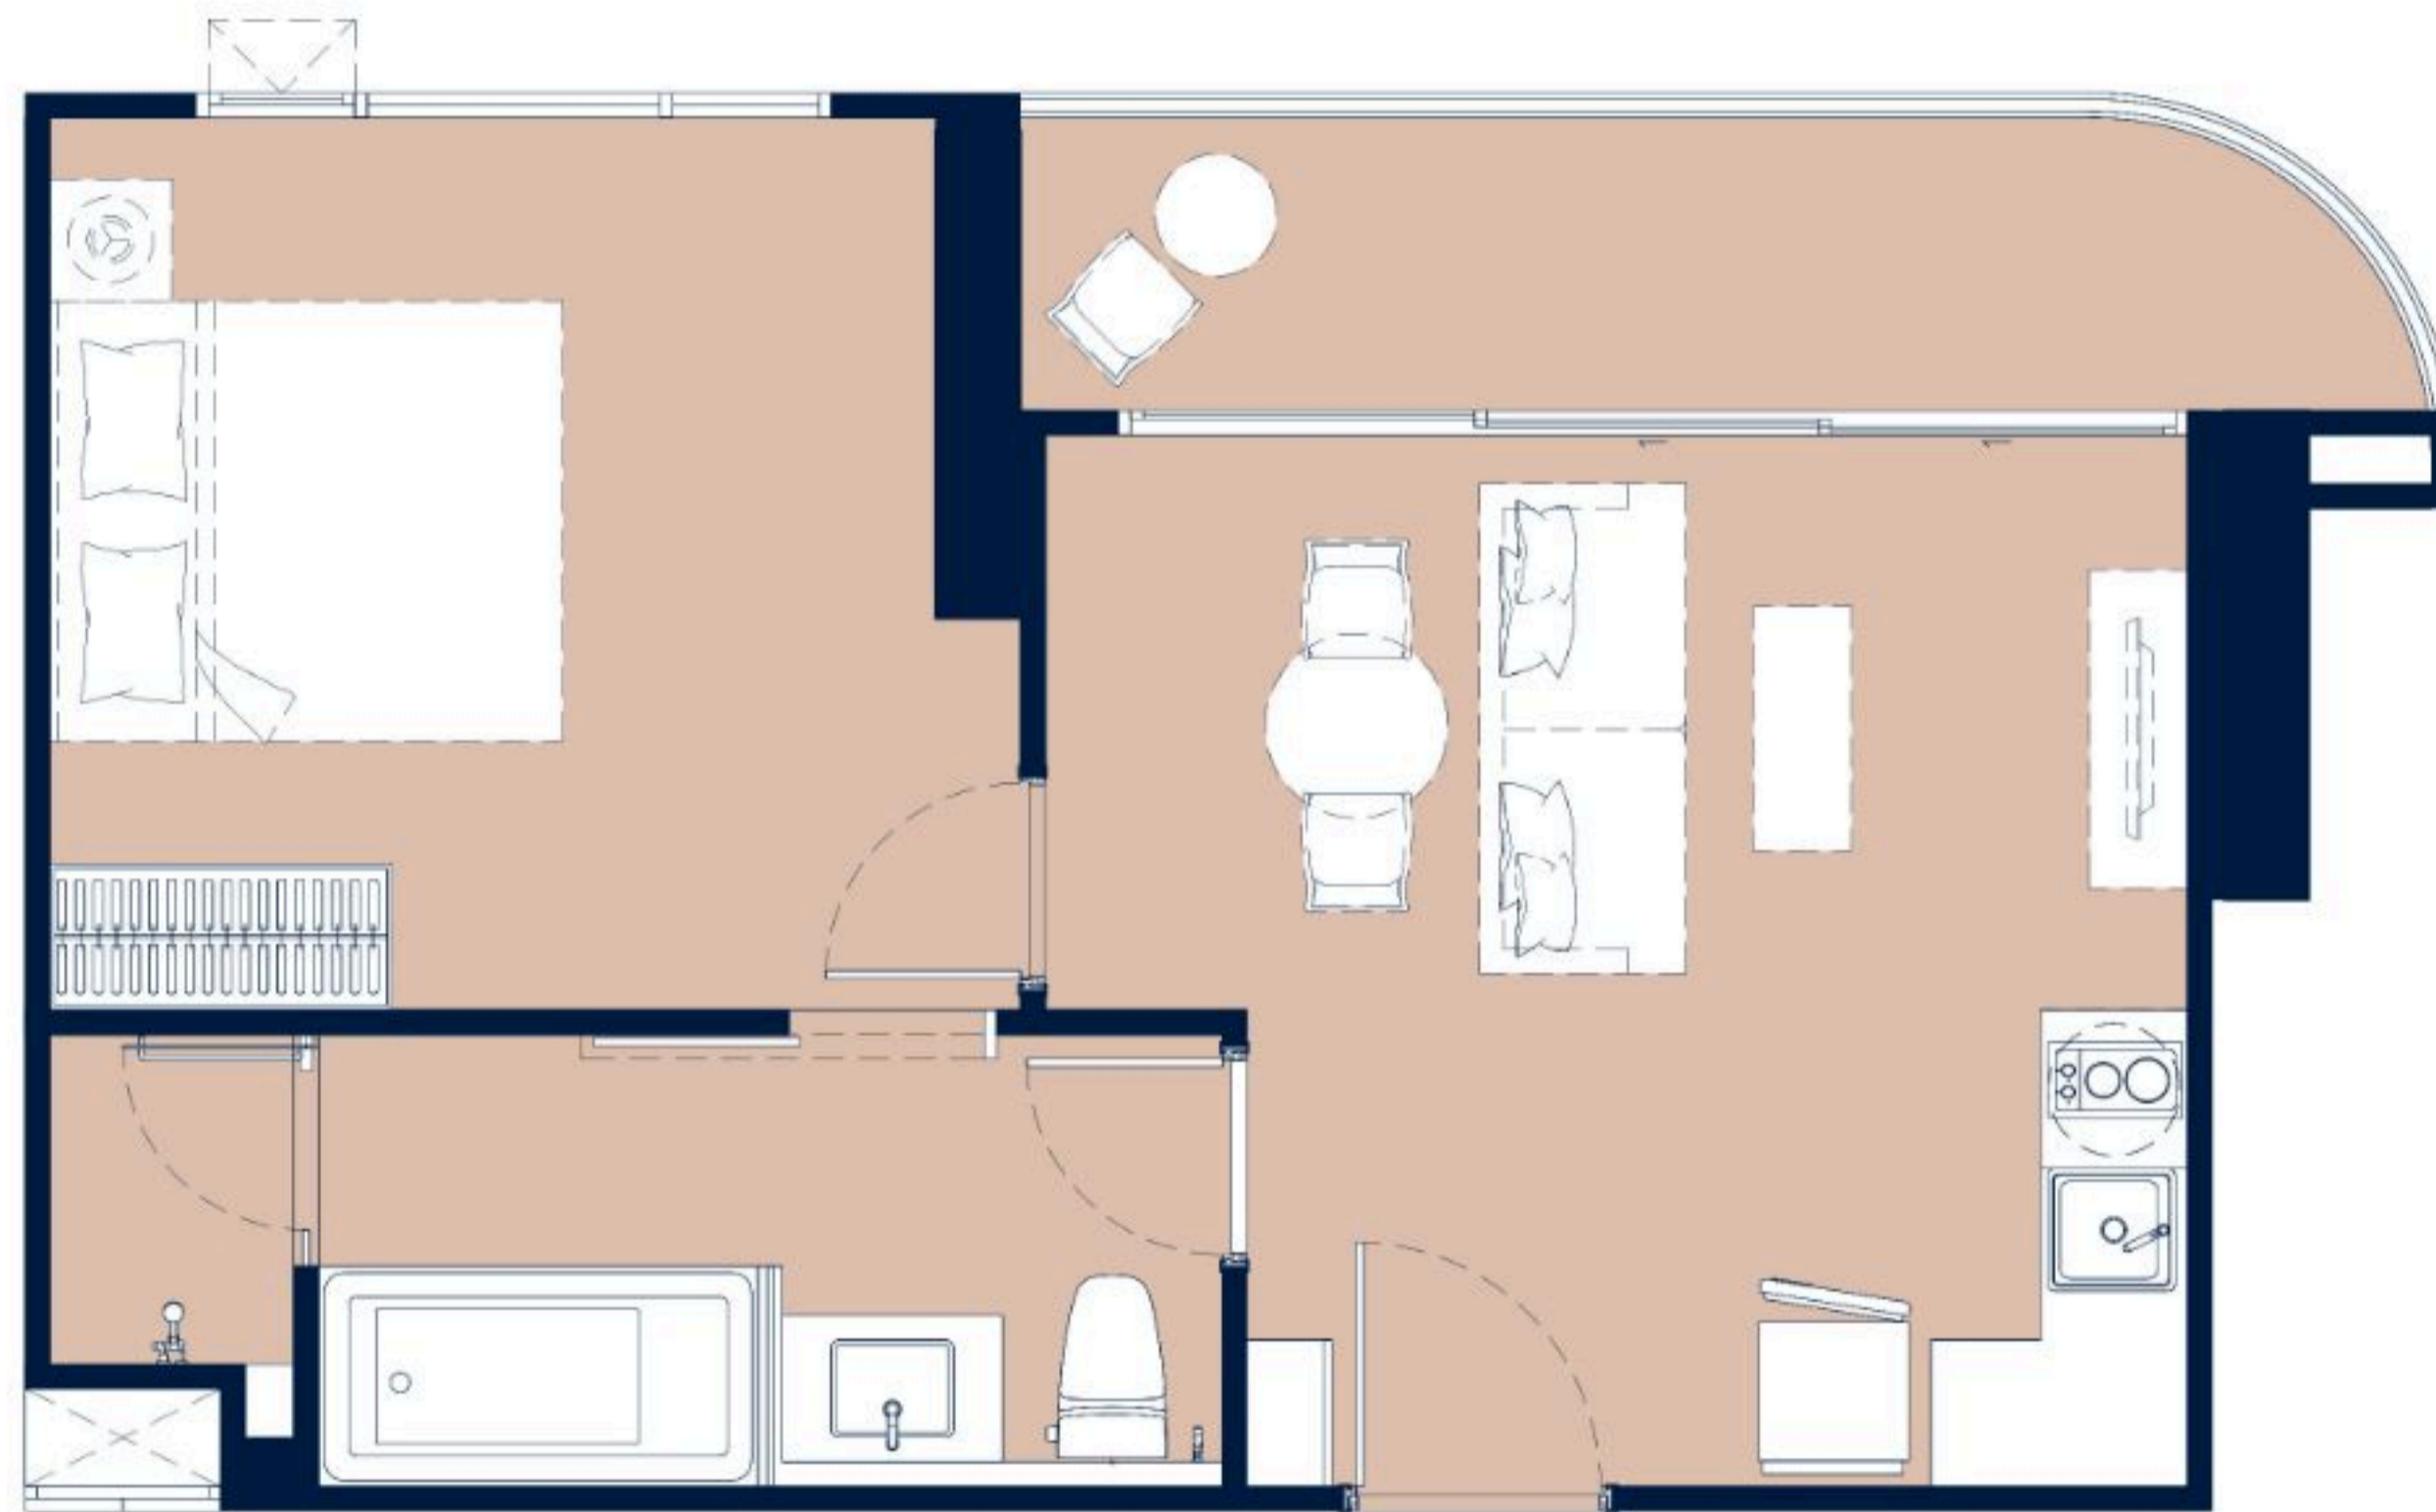

Layout and area of units may change as deemed appropriate without prior notice but will not effect the use and dwelling.

BUILDING A

AC3-01T

1 BEDROOM DELUXE | 60.00 SQ.M.

Layout and area of units may change as deemed appropriate without prior notice but will not effect the use and dwelling.

BUILDING A

AC3-01S

1 BEDROOM DELUXE | 45.00 SQ.M.

Layout and area of units may change as deemed appropriate without prior notice but will not effect the use and dwelling.

BUILDING A

AC3-02T

1 BEDROOM DELUXE | 60.45 SQ.M.

Layout and area of units may change as deemed appropriate without prior notice but will not effect the use and dwelling.

BUILDING A

AC4-01S

1 BEDROOM DELUXE | 49.40 SQ.M.

Layout and area of units may change as deemed appropriate without prior notice but will not effect the use and dwelling.