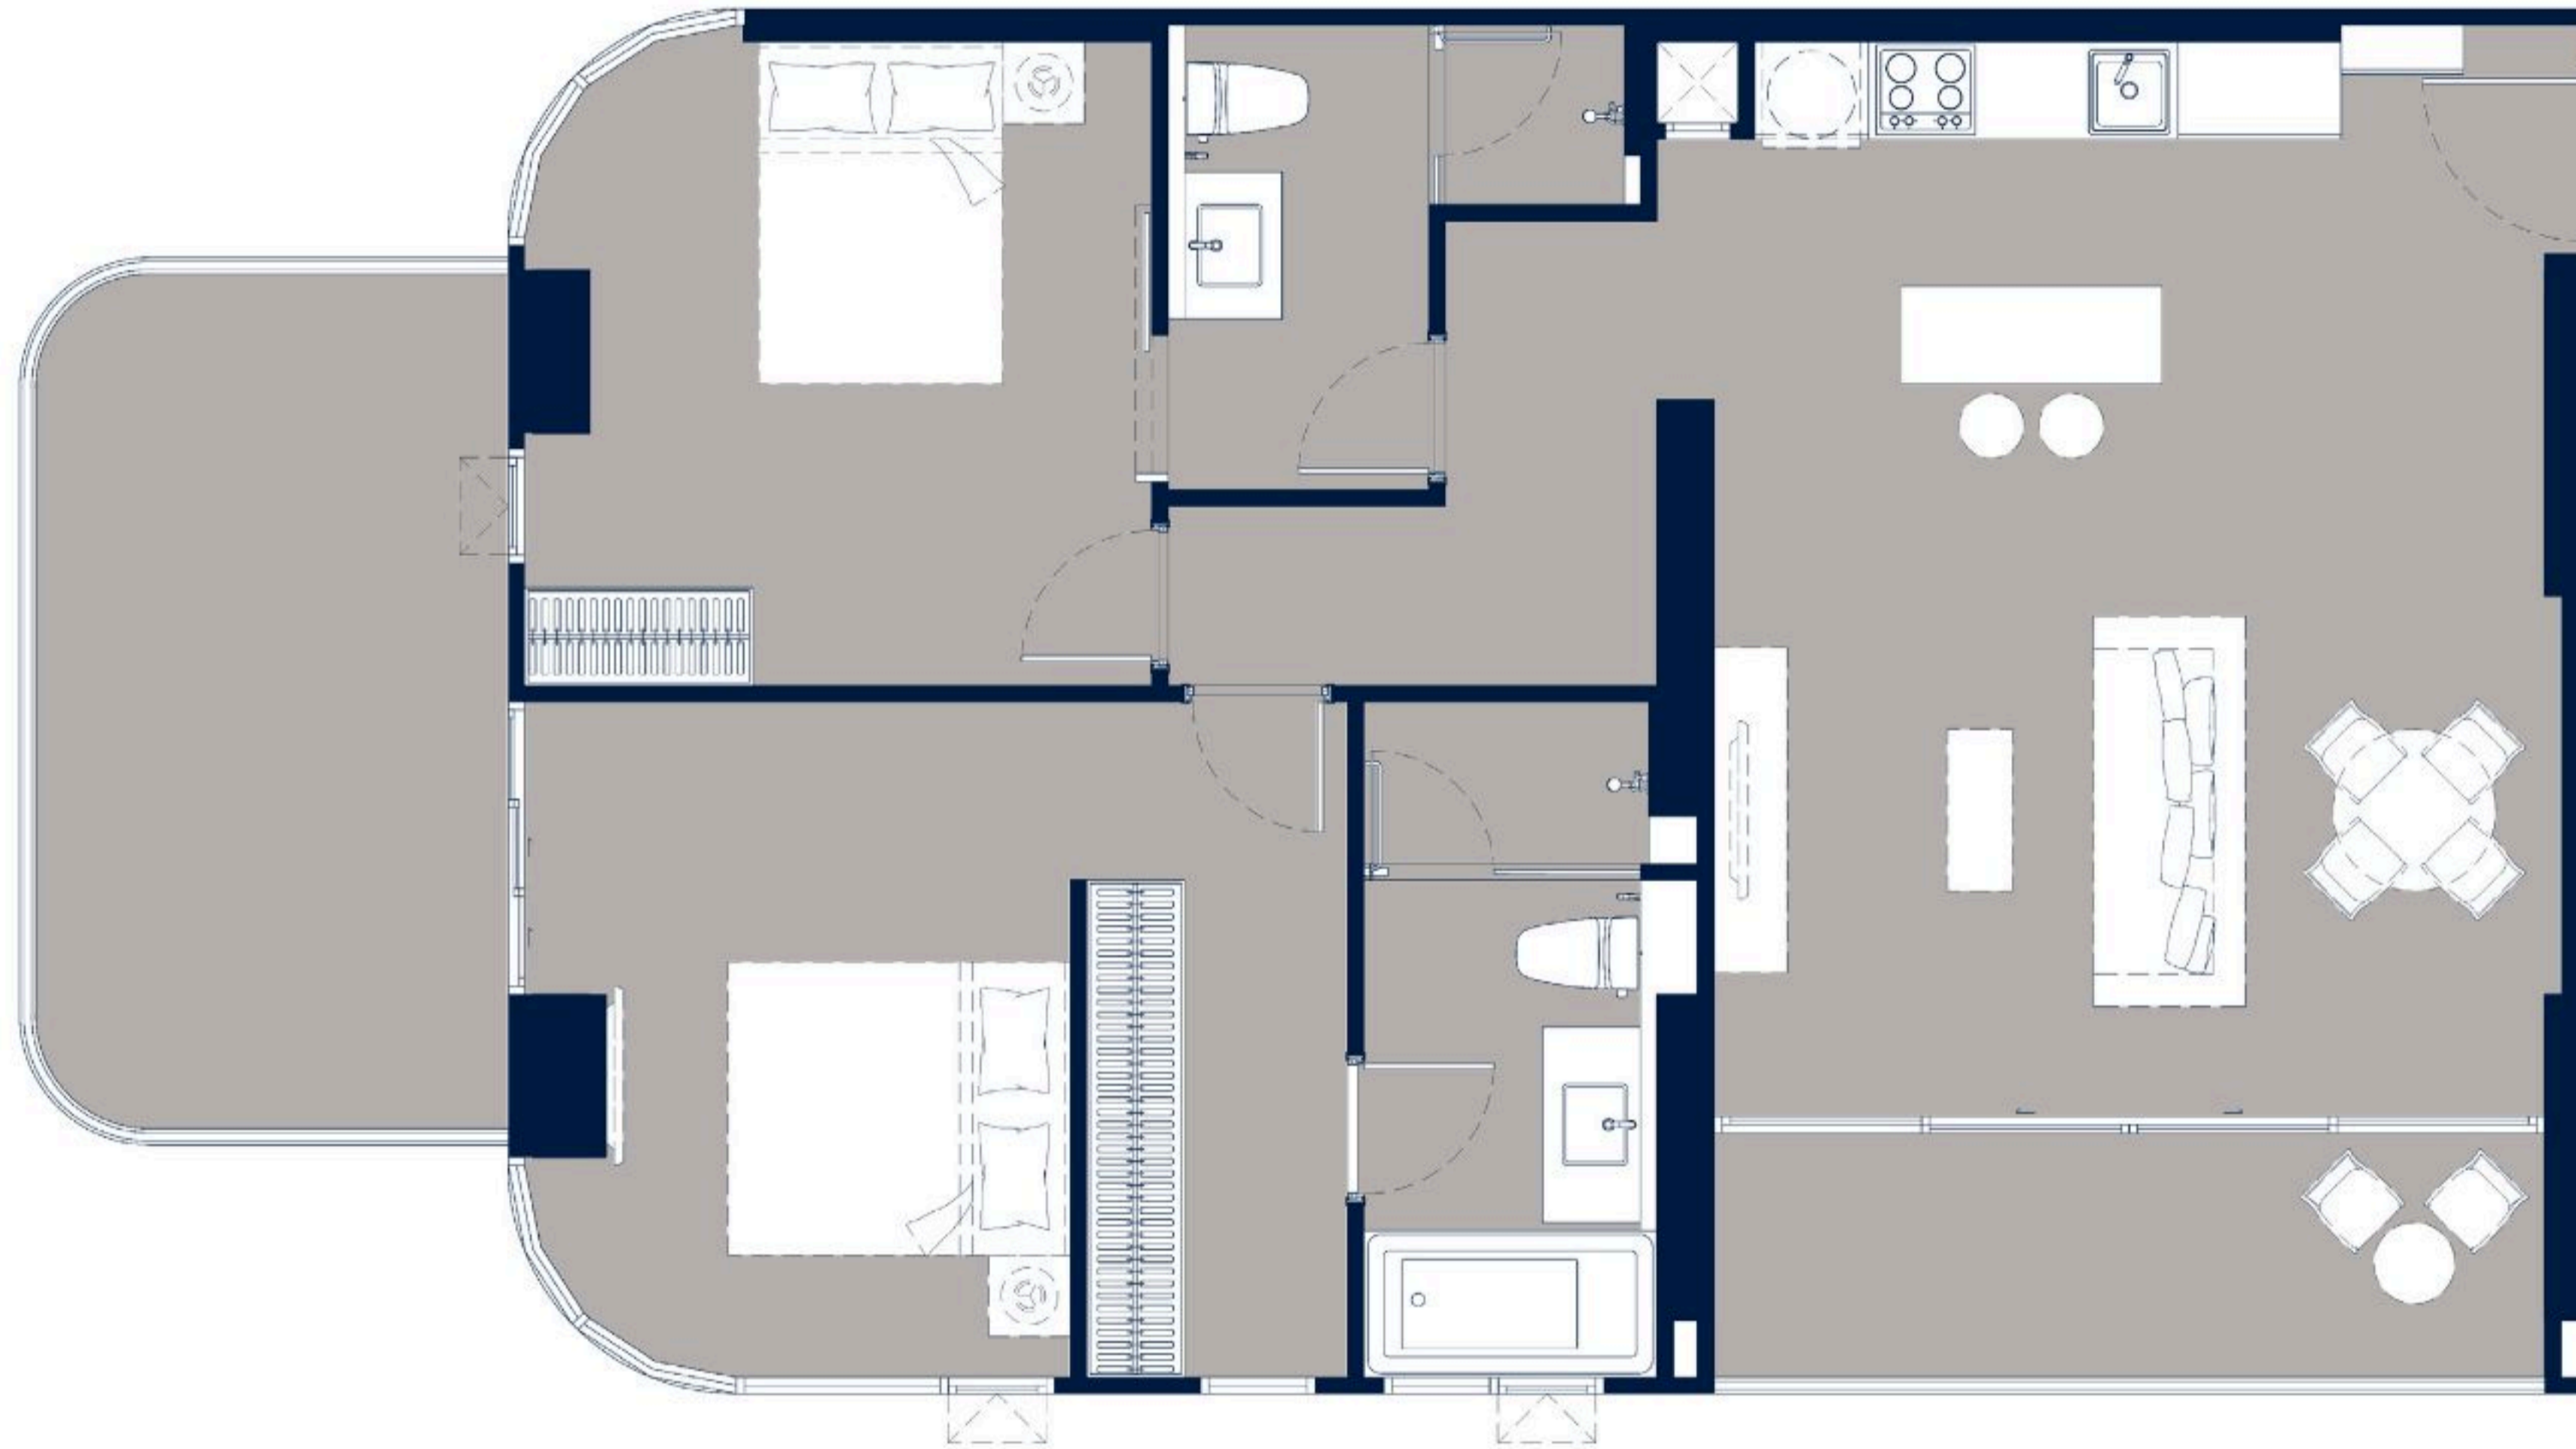

1 BEDROOM DELUXE SUITE | 72.55 SQ.M.

Layout and area of units may change as deemed appropriate without prior notice but will not effect the use and dwelling.

AC9-01S

1 BEDROOM DELUXE SUITE | 57.10 SQ.M.

Layout and area of units may change as deemed appropriate without prior notice but will not effect the use and dwelling.

AE1-01S

2 BEDROOMS EXECUTIVE | 79.75 SQ.M.

Layout and area of units may change as deemed appropriate without prior notice but will not effect the use and dwelling.

BUILDING A

BUILDING A

AE2-01T

2 BEDROOMS GRAND EXECUTIVE | 114.70 SQ.M.

Layout and area of units may change as deemed appropriate without prior notice but will not effect the use and dwelling.

AE2-01S

2 BEDROOMS GRAND EXECUTIVE | 99.70 SQ.M.

Layout and area of units may change as deemed appropriate without prior notice but will not effect the use and dwelling.