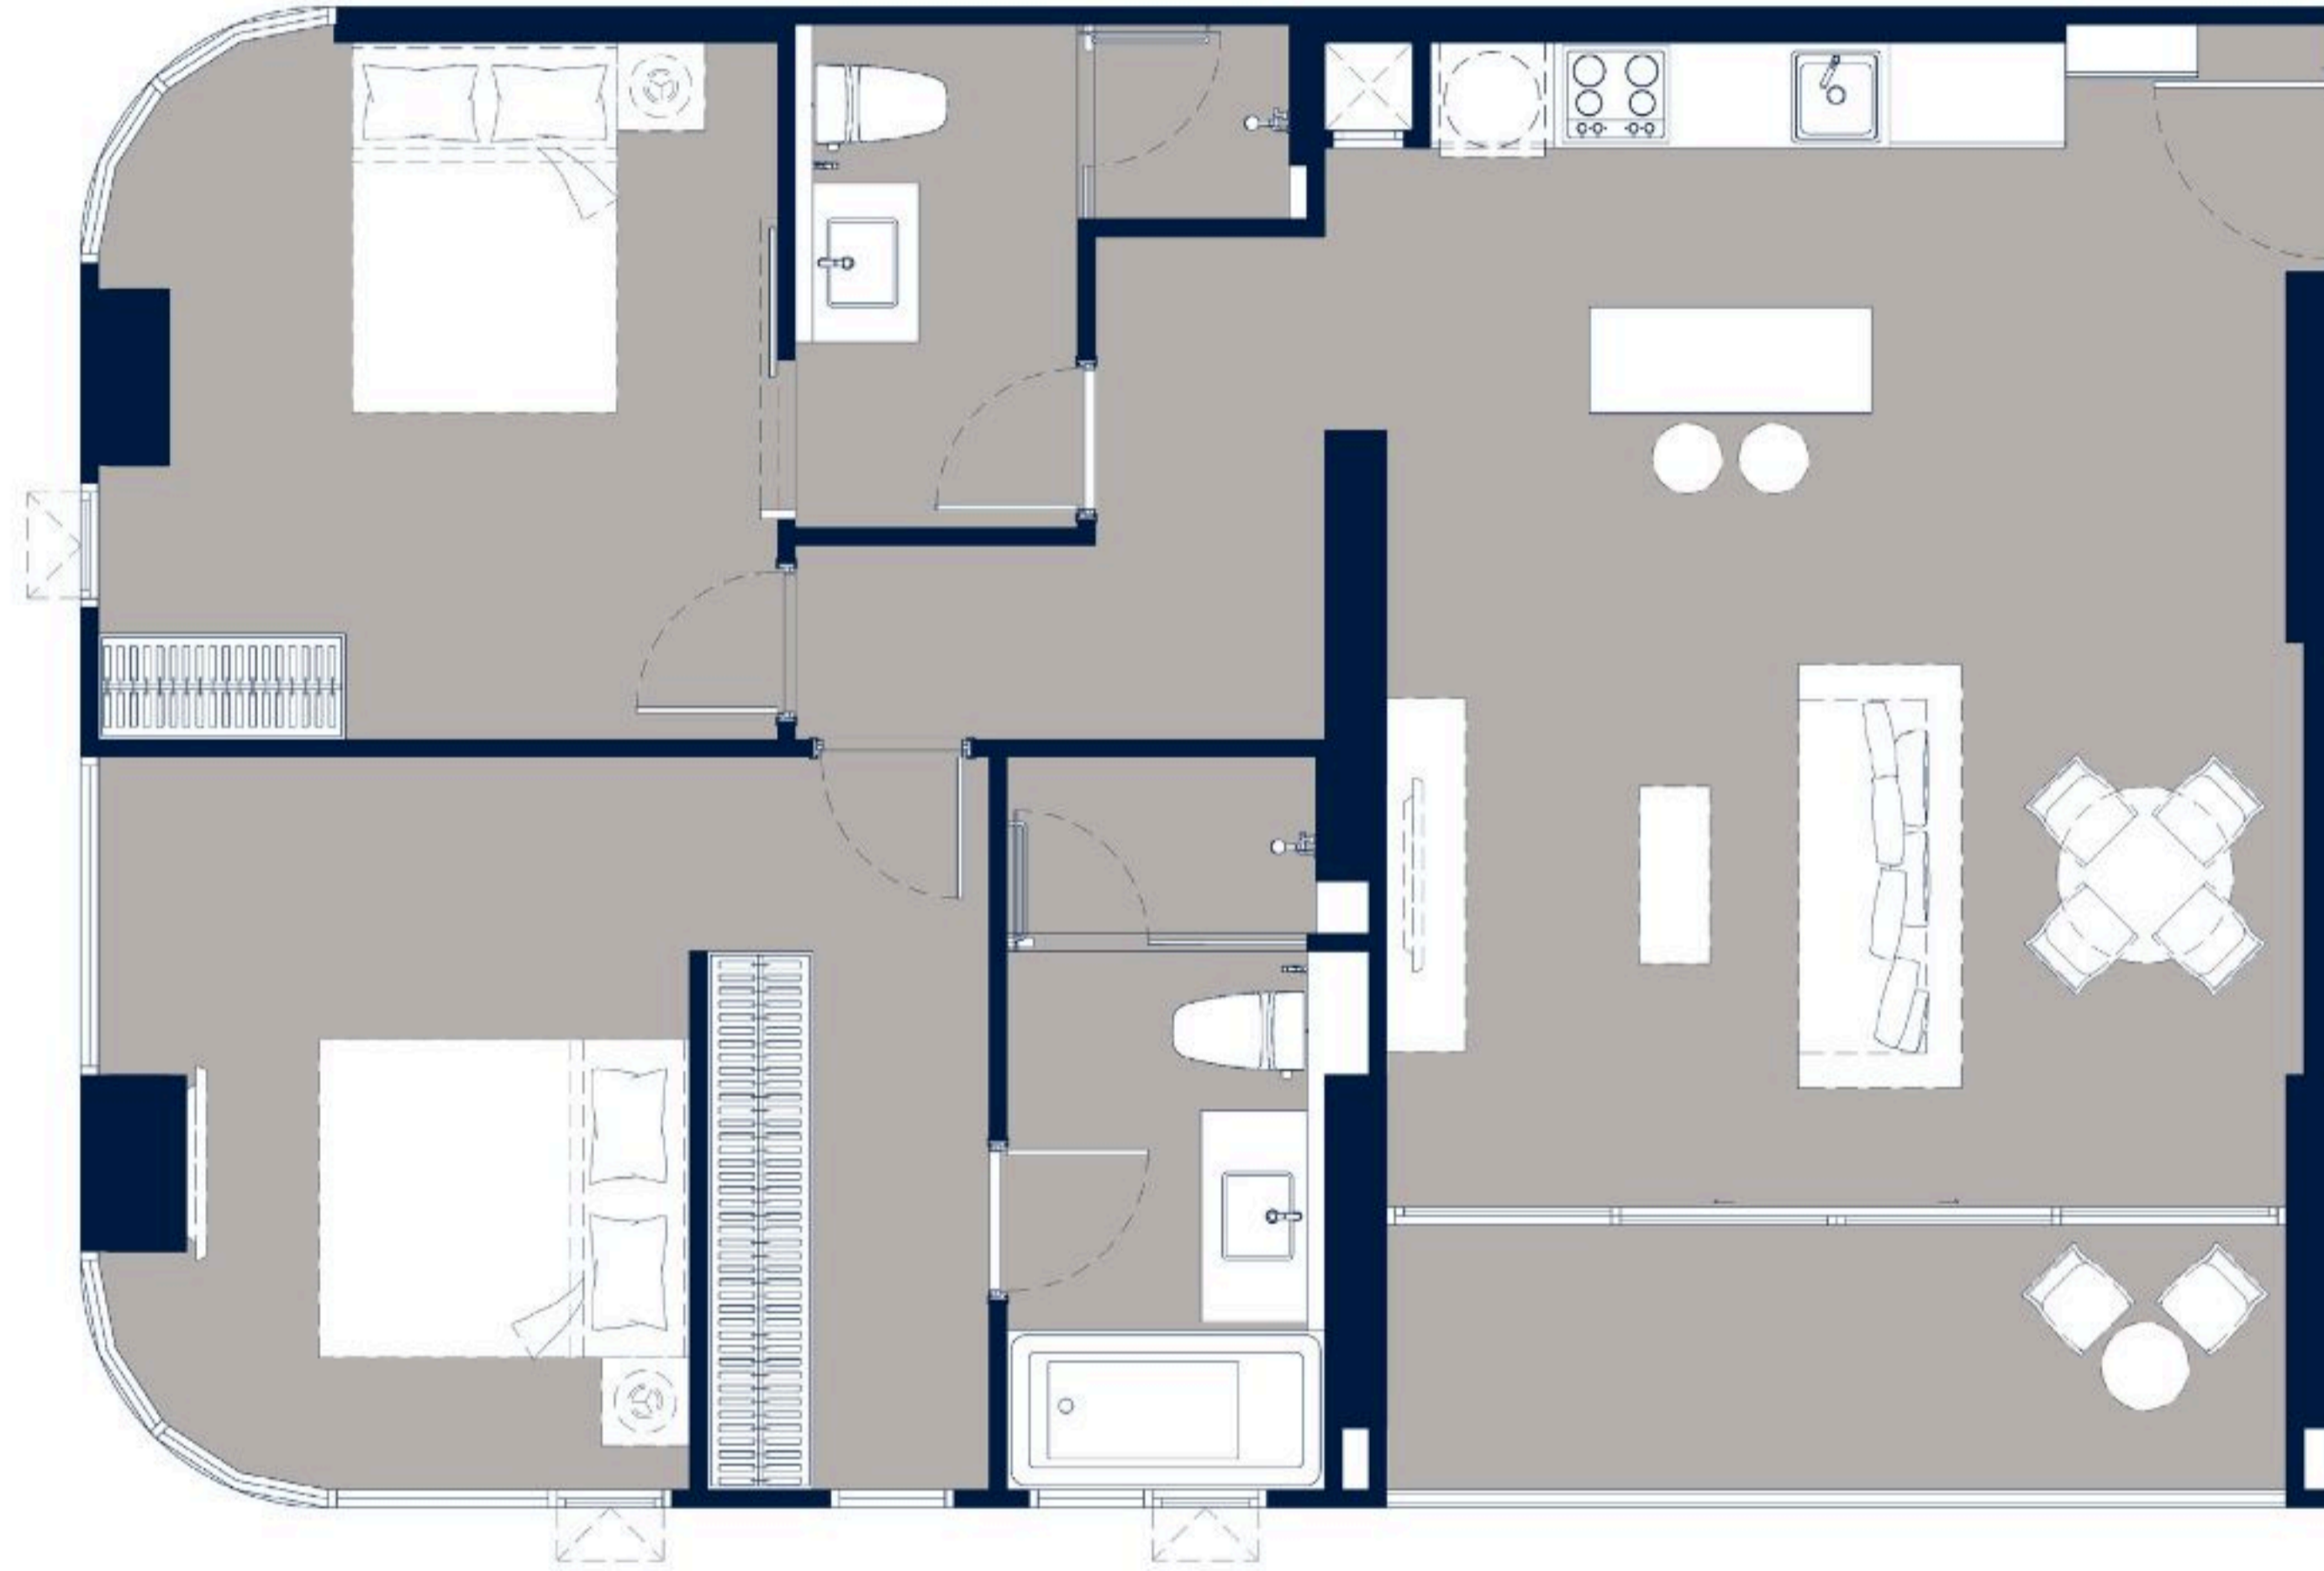

1 BEDROOM DELUXE SUITE | 72.55 SQ.M.

Layout and area of units may change as deemed appropriate without prior notice but will not effect the use and dwelling.

AC9-01S

1 BEDROOM DELUXE SUITE | 57.10 SQ.M.

Layout and area of units may change as deemed appropriate without prior notice but will not effect the use and dwelling.

AE1-01S

2 BEDROOMS EXECUTIVE | 79.75 SQ.M.

Layout and area of units may change as deemed appropriate without prior notice but will not effect the use and dwelling.

BUILDING A

BUILDING A

AE2-01T

2 BEDROOMS GRAND EXECUTIVE | 114.70 SQ.M.

Layout and area of units may change as deemed appropriate without prior notice but will not effect the use and dwelling.

AE2-01S

2 BEDROOMS GRAND EXECUTIVE | 99.70 SQ.M.

Layout and area of units may change as deemed appropriate without prior notice but will not effect the use and dwelling.