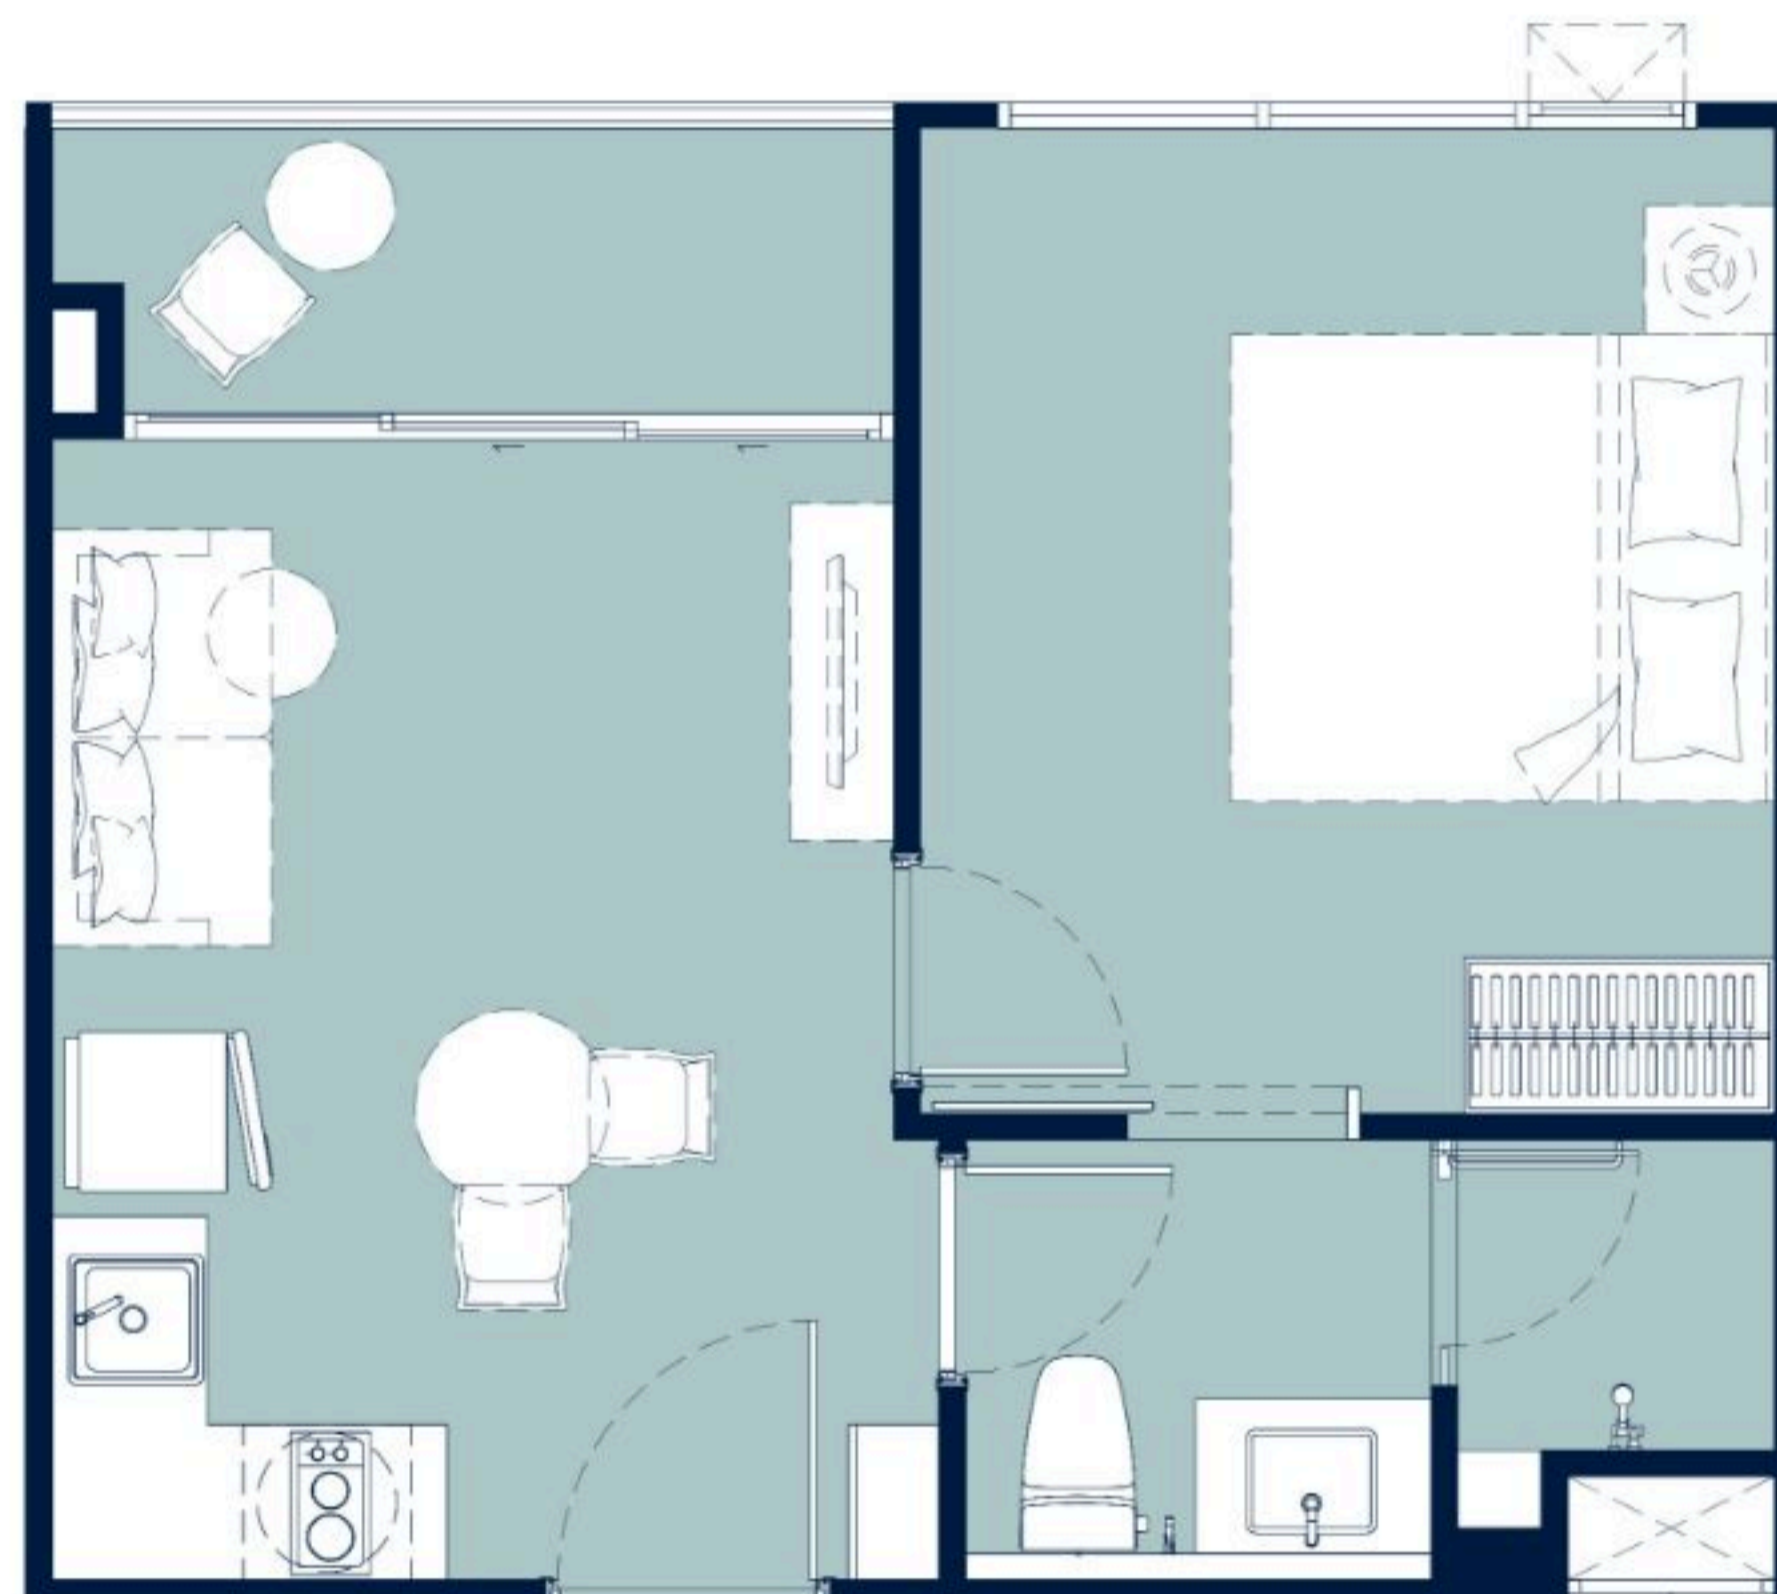

BUILDING A

AA1-01S

1 BEDROOM SUPERIOR | 35.65 SQ.M.

Layout and area of units may change as deemed appropriate without prior notice but will not effect the use and dwelling.

BUILDING A

AA1-02S

1 BEDROOM SUPERIOR | 35.00 SQ.M.

Layout and area of units may change as deemed appropriate without prior notice but will not effect the use and dwelling.

BUILDING A

ABI-01S

1 BEDROOM SUPERIOR | 37.65 SQ.M.

Layout and area of units may change as deemed appropriate without prior notice but will not effect the use and dwelling.

BUILDING A

AC1-01S

1 BEDROOM DELUXE | 44.70 SQ.M.

Layout and area of units may change as deemed appropriate without prior notice but will not effect the use and dwelling.

BUILDING A

AC2-01S

1 BEDROOM DELUXE | 49.15 SQ.M.