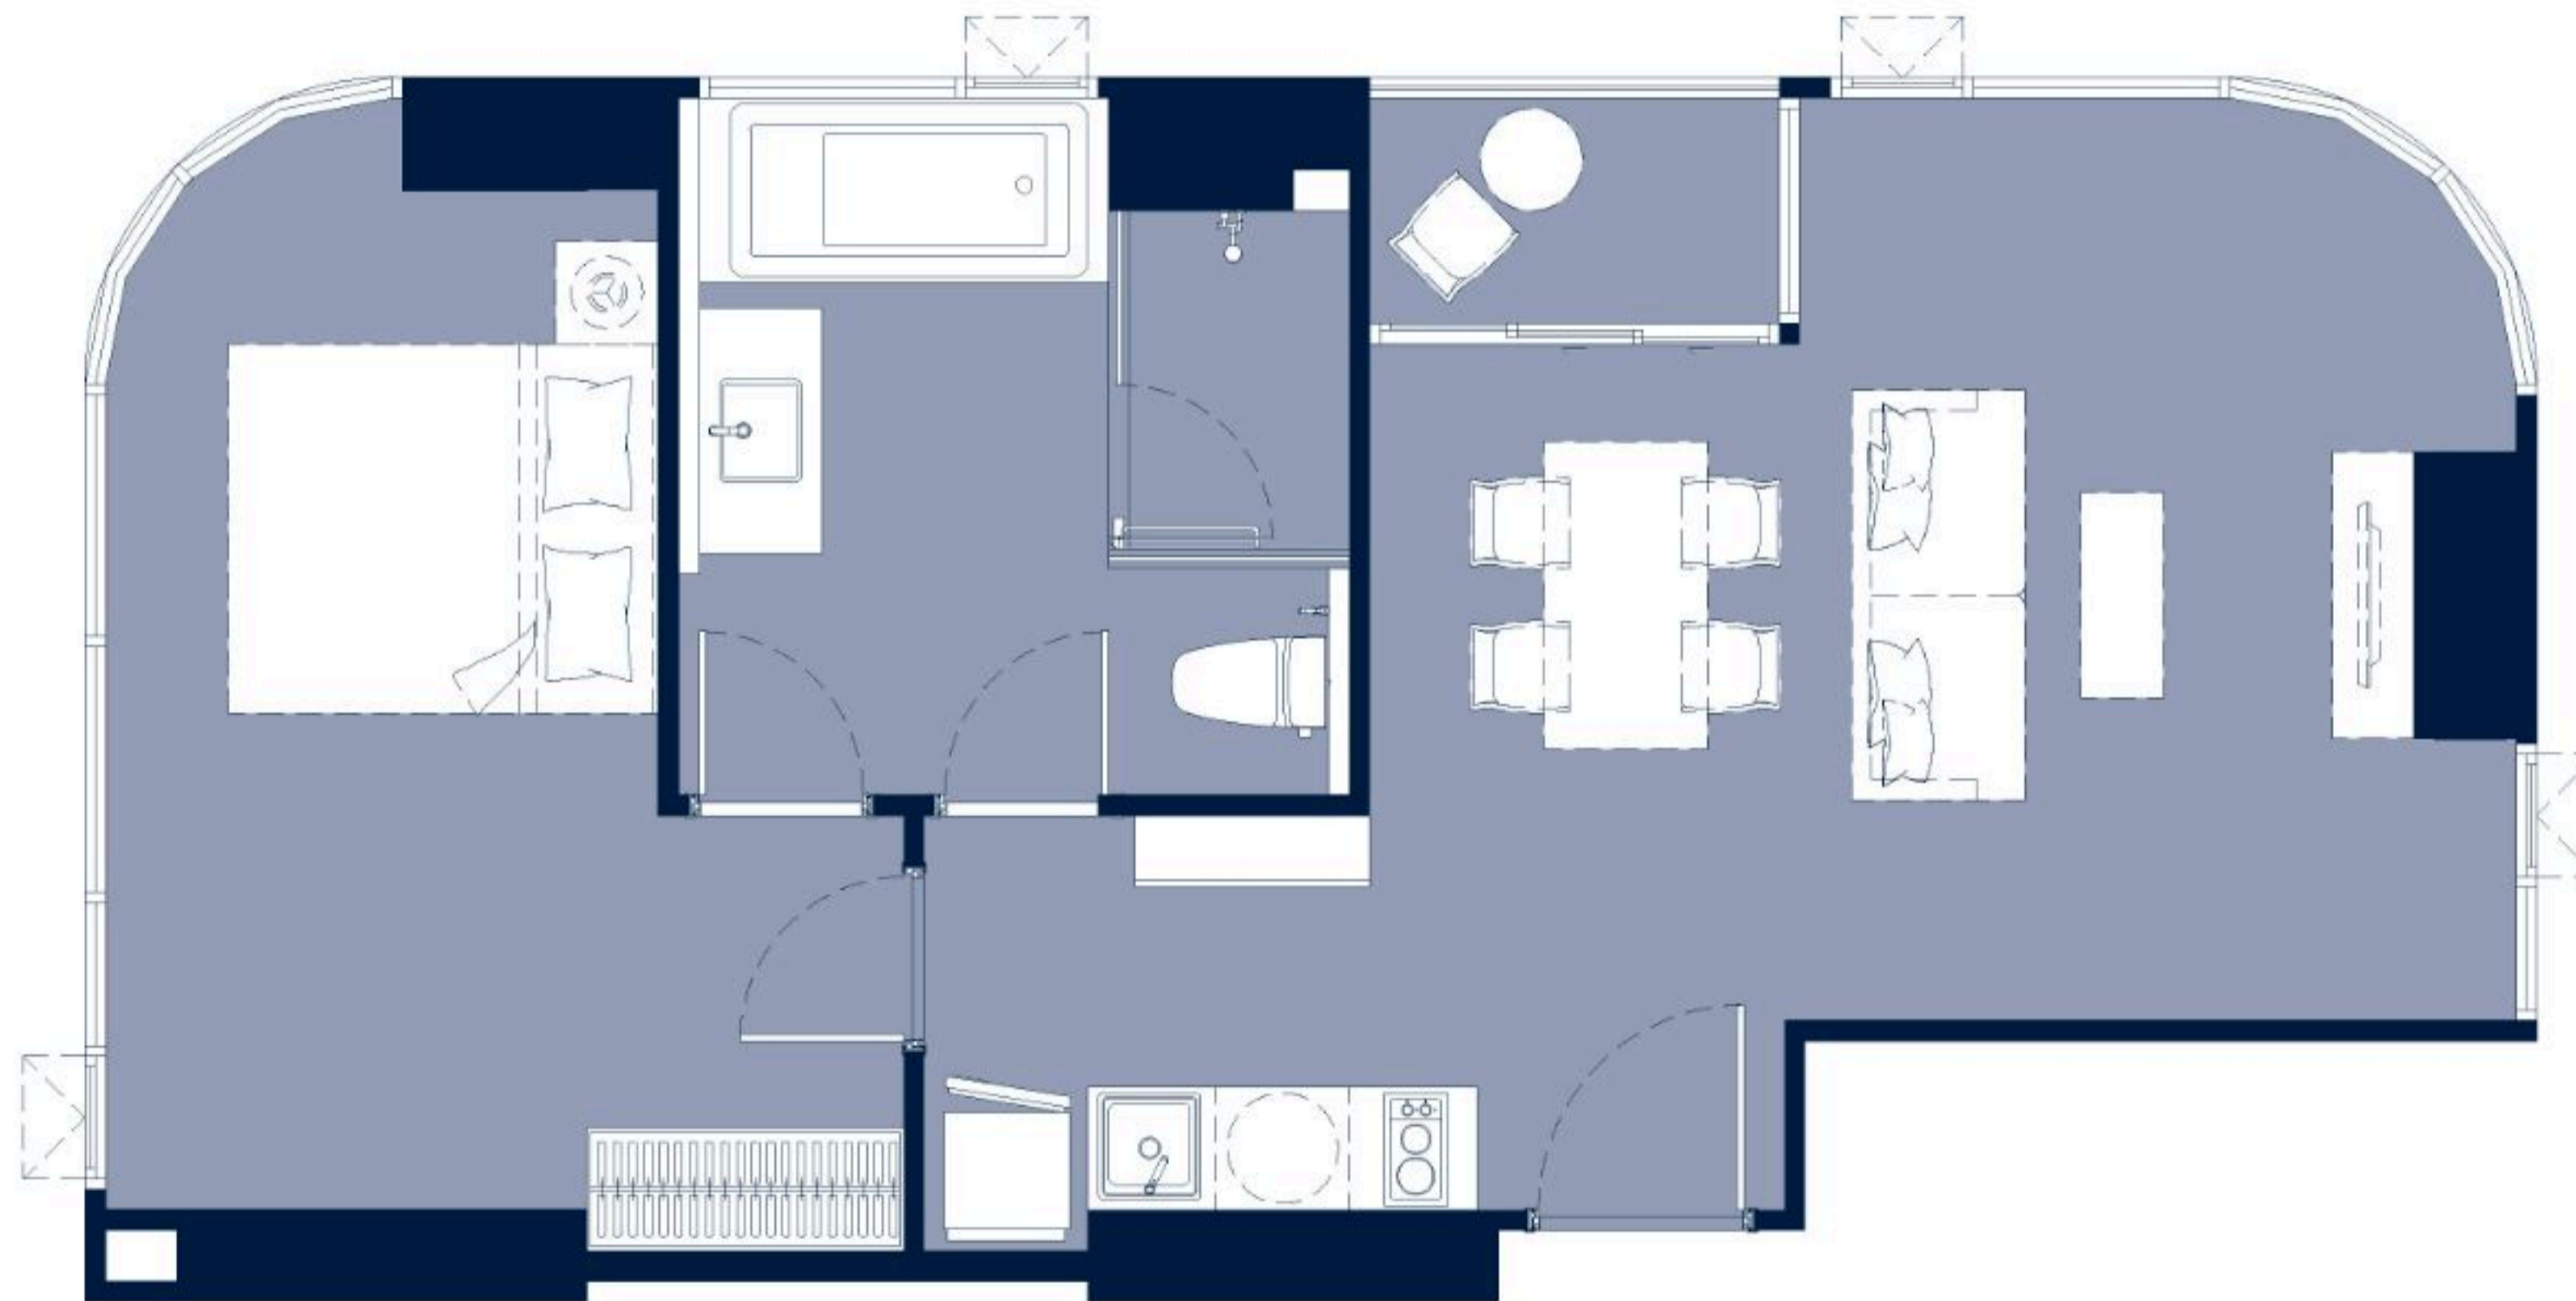

AC8-01S

1 BEDROOM DELUXE SUITE | 59.45 SQ.M.

Layout and area of units may change as deemed appropriate without prior notice but will not effect the use and dwelling.