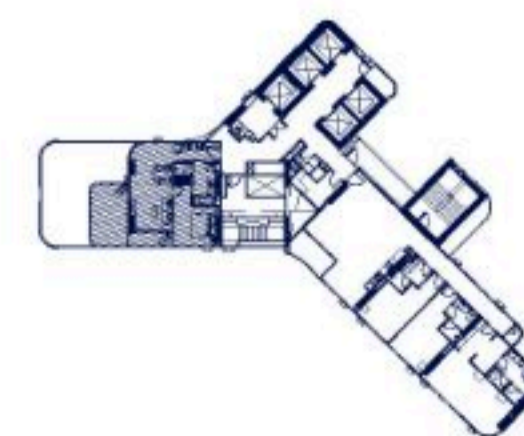

BUILDING A

BUILDING A

AC8-01S

1 BEDROOM DELUXE SUITE | 59.45 SQ.M.

Layout and area of units may change as deemed appropriate without prior notice but will not effect the use and dwelling.

BUILDING A

AC9-01T