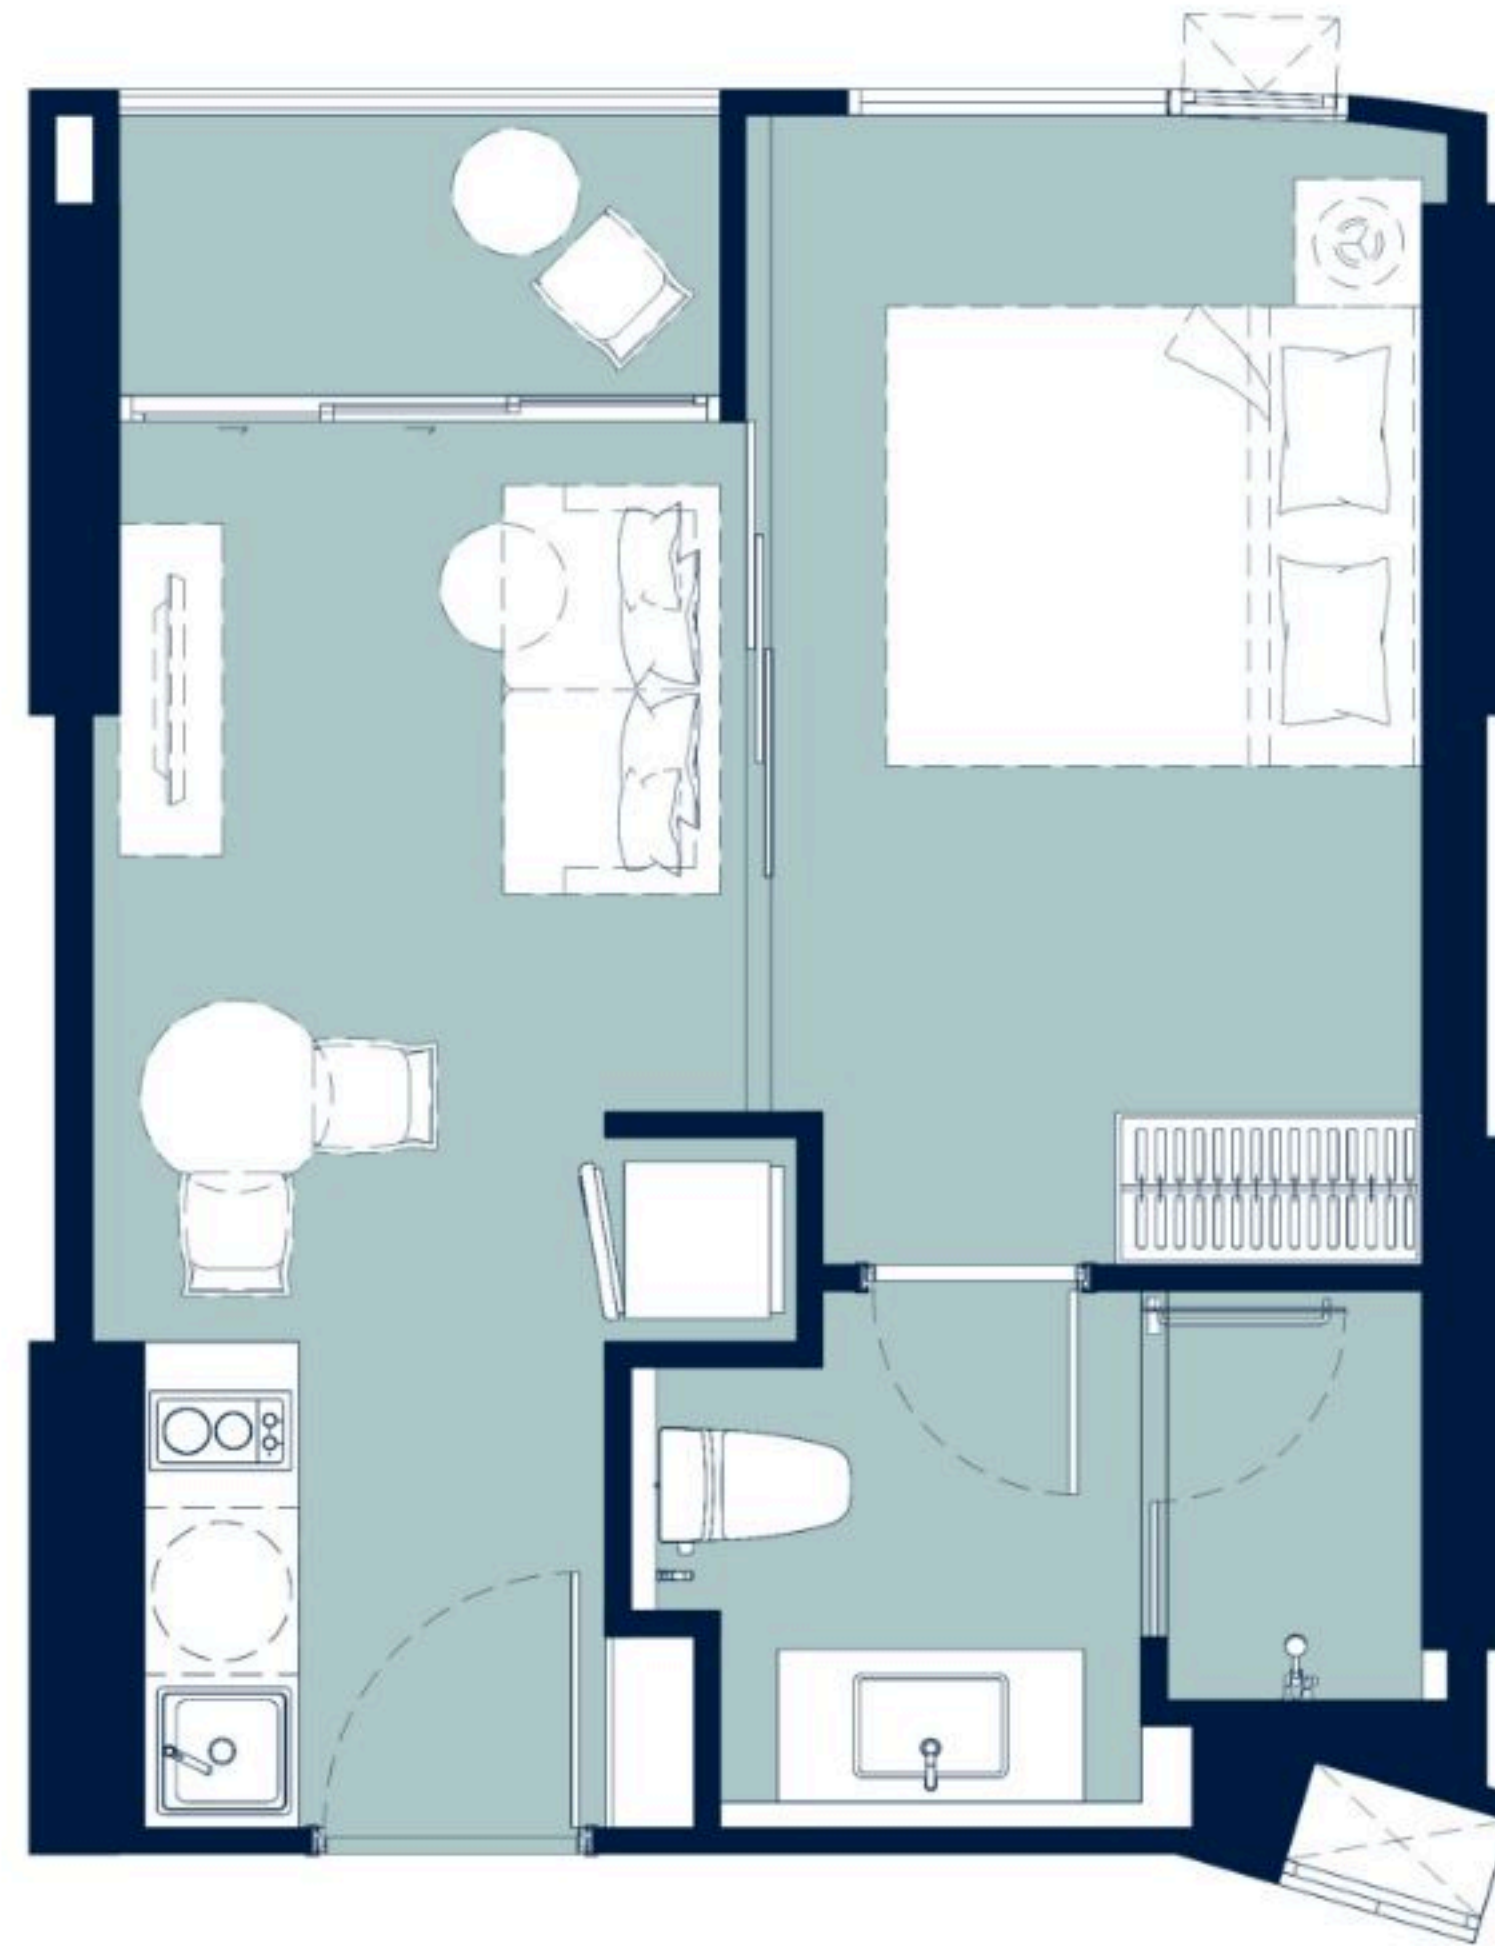

BUILDING A

AA1-01S

1 BEDROOM SUPERIOR | 35.65 SQ.M.

Layout and area of units may change as deemed appropriate without prior notice but will not effect the use and dwelling.

BUILDING A

AA1-02S

1 BEDROOM SUPERIOR | 35.00 SQ.M.

Layout and area of units may change as deemed appropriate without prior notice but will not effect the use and dwelling.

BUILDING A

ABI-01S

1 BEDROOM SUPERIOR | 37.65 SQ.M.

Layout and area of units may change as deemed appropriate without prior notice but will not effect the use and dwelling.

BUILDING A

AC1-01S

1 BEDROOM DELUXE | 44.70 SQ.M.

Layout and area of units may change as deemed appropriate without prior notice but will not effect the use and dwelling.

BUILDING A

AC2-01S

1 BEDROOM DELUXE | 49.15 SQ.M.

Layout and area of units may change as deemed appropriate without prior notice but will not effect the use and dwelling.

BUILDING A

AC3-01T

1 BEDROOM DELUXE | 60.00 SQ.M.

Layout and area of units may change as deemed appropriate without prior notice but will not effect the use and dwelling.