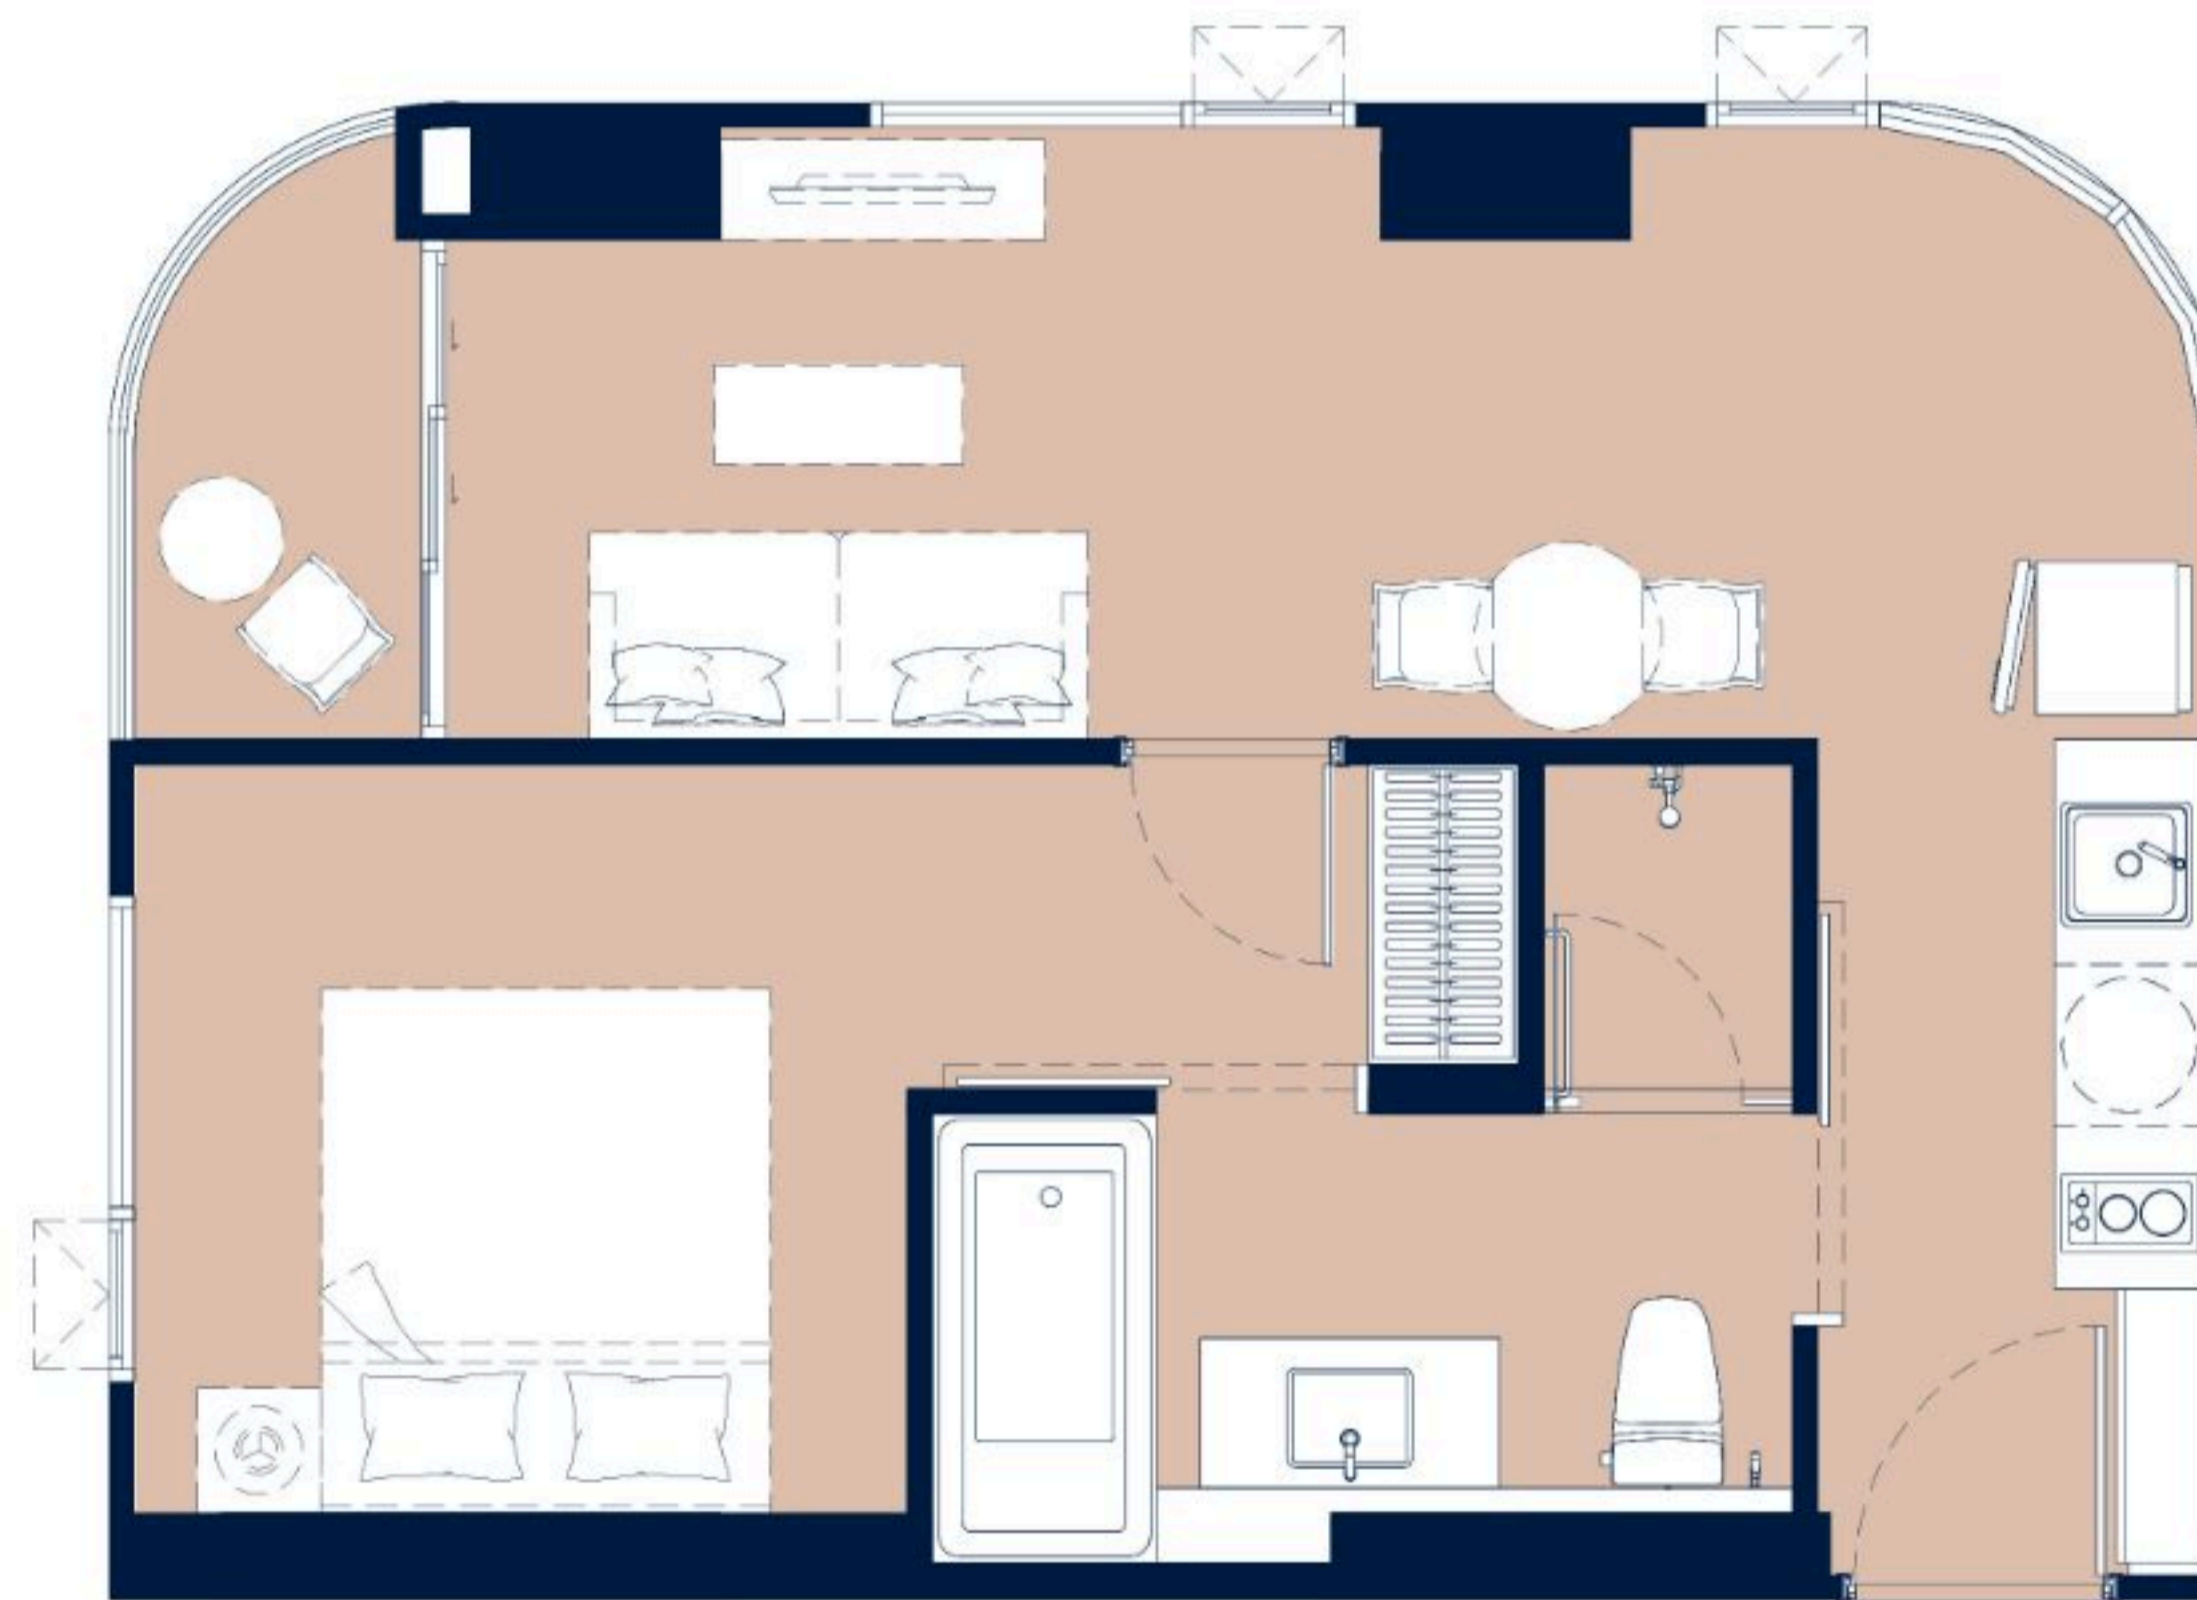

Layout and area of units may change as deemed appropriate without prior notice but will not effect the use and dwelling.

BUILDING A

ABI-01S

1 BEDROOM SUPERIOR | 37.65 SQ.M.

Layout and area of units may change as deemed appropriate without prior notice but will not effect the use and dwelling.

BUILDING A

AC1-01S

1 BEDROOM DELUXE | 44.70 SQ.M.

Layout and area of units may change as deemed appropriate without prior notice but will not effect the use and dwelling.

BUILDING A

AC2-01S

1 BEDROOM DELUXE | 49.15 SQ.M.

Layout and area of units may change as deemed appropriate without prior notice but will not effect the use and dwelling.

BUILDING A

AC3-01T

1 BEDROOM DELUXE | 60.00 SQ.M.

Layout and area of units may change as deemed appropriate without prior notice but will not effect the use and dwelling.

BUILDING A

AC3-01S

1 BEDROOM DELUXE | 45.00 SQ.M.

Layout and area of units may change as deemed appropriate without prior notice but will not effect the use and dwelling.

BUILDING A

AC3-02T

1 BEDROOM DELUXE | 60.45 SQ.M.