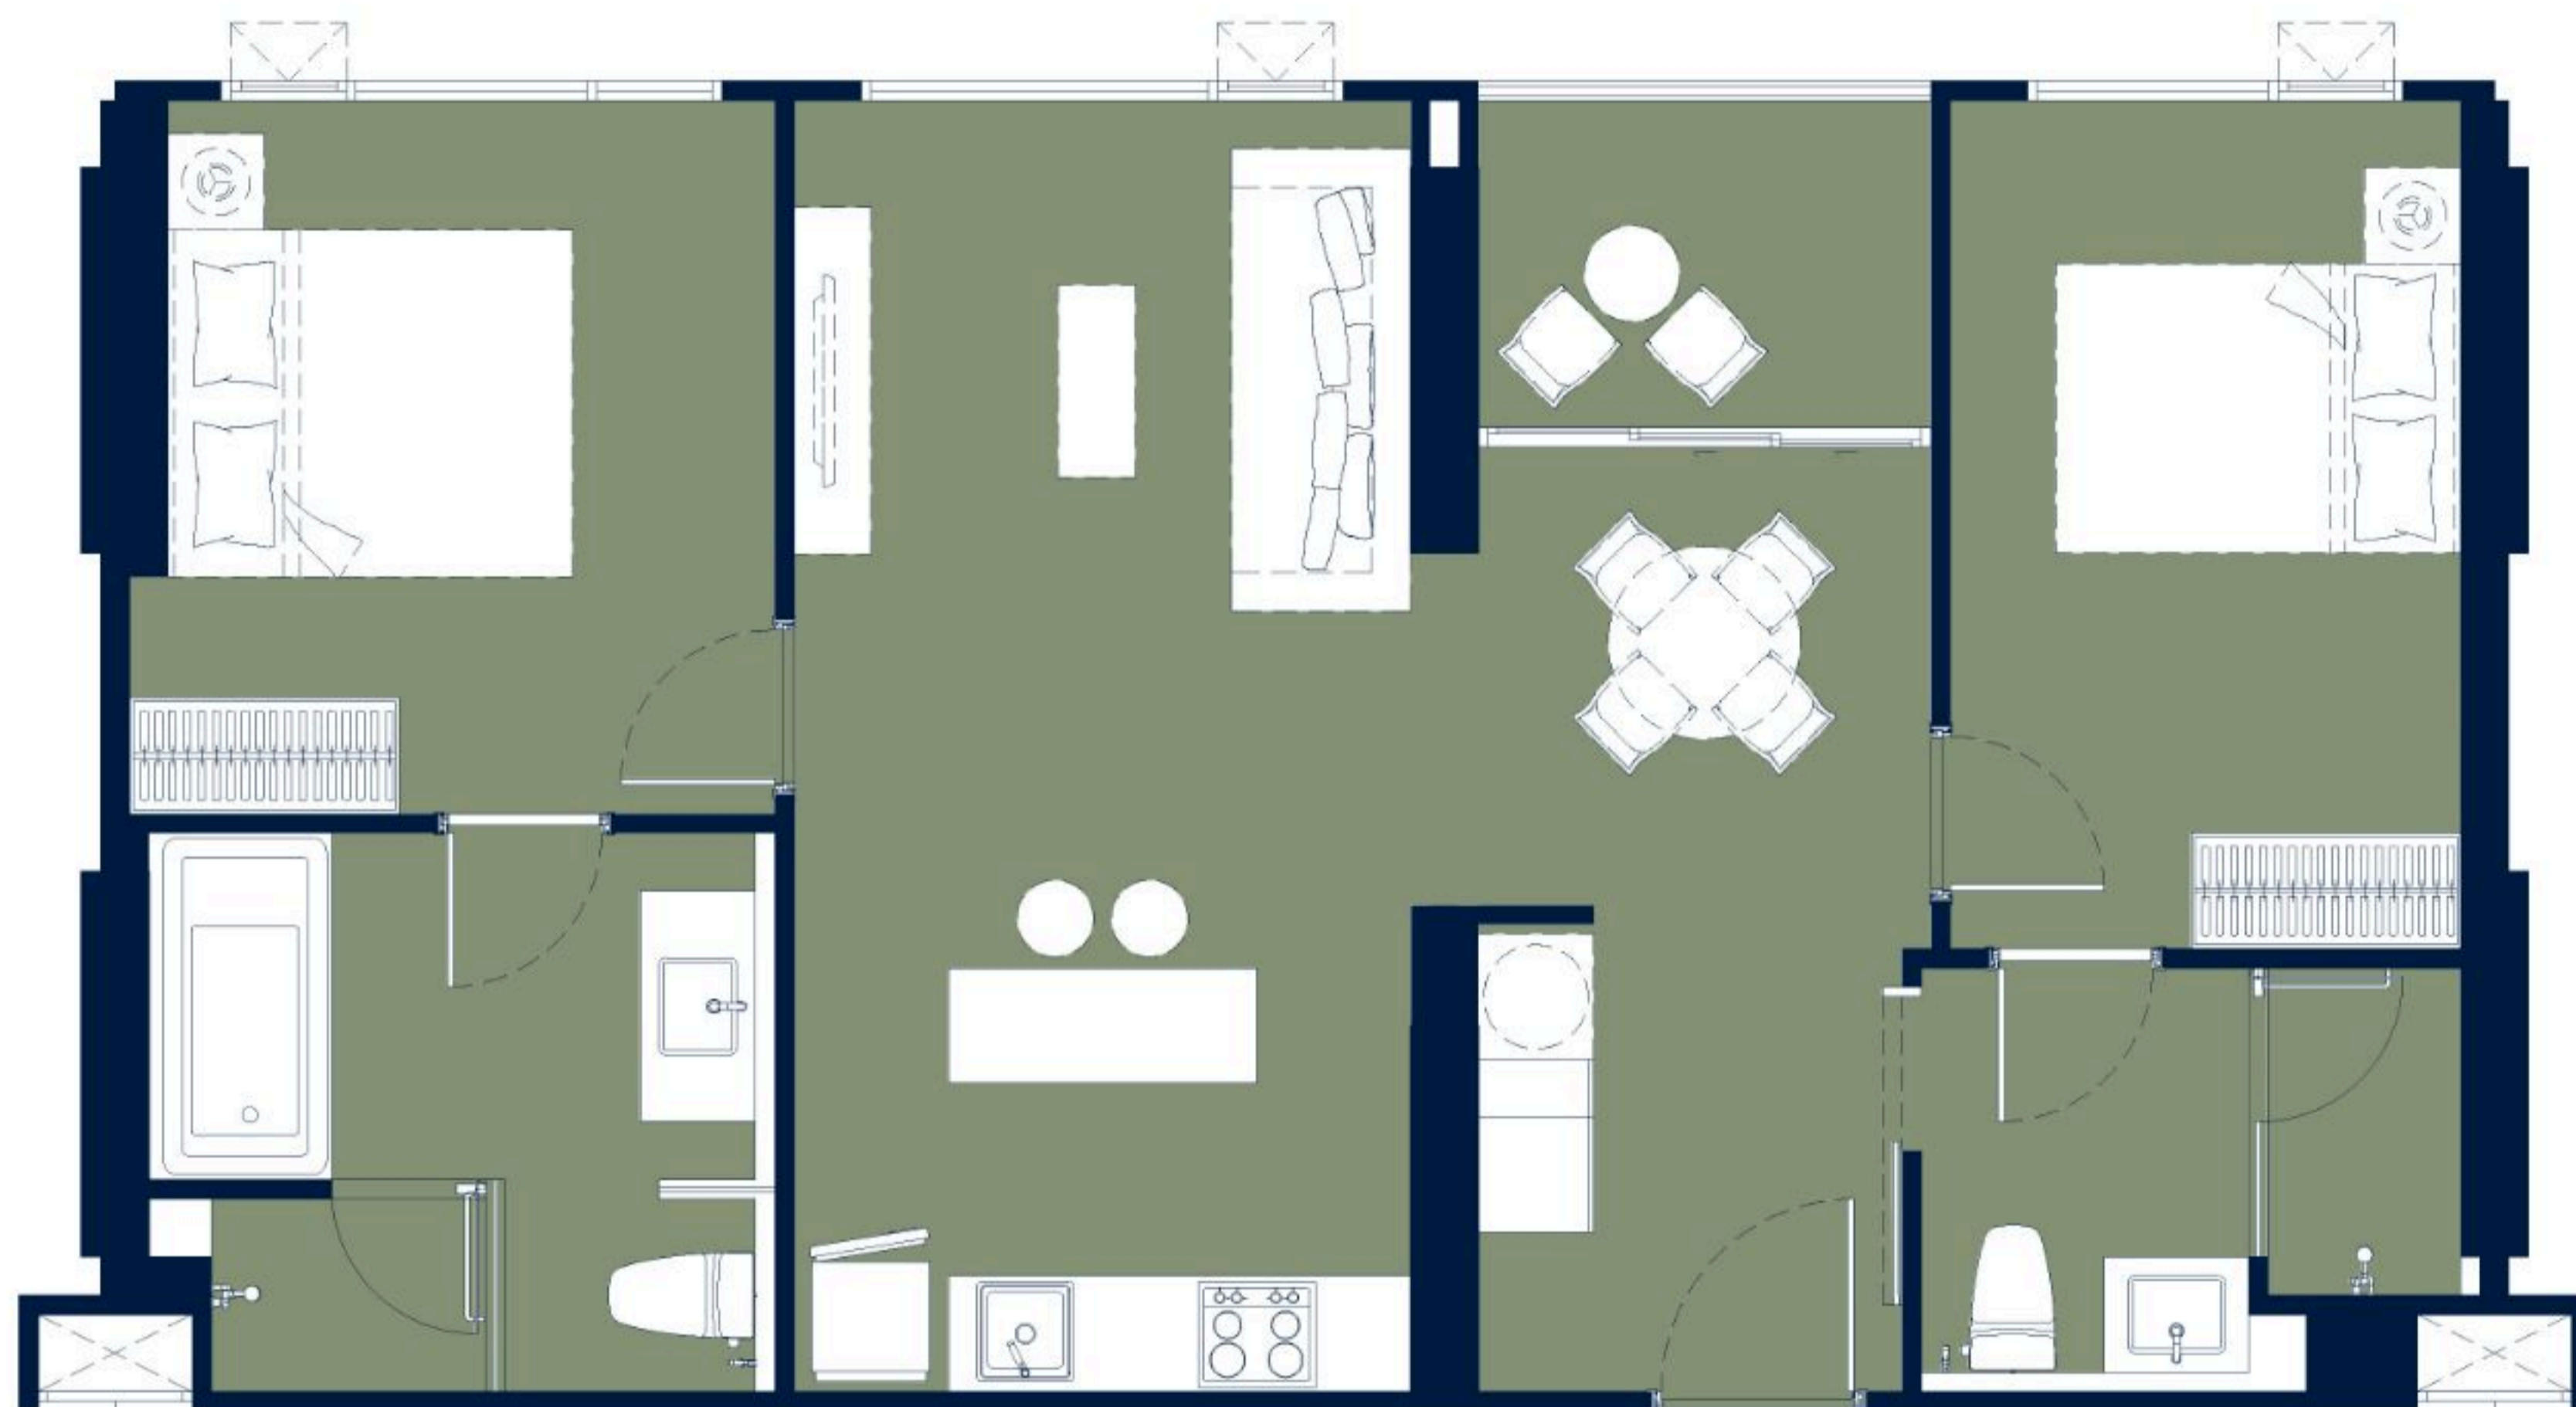

1 BEDROOM DELUXE SUITE | 72.55 SQ.M.

Layout and area of units may change as deemed appropriate without prior notice but will not effect the use and dwelling.

AC9-01S

1 BEDROOM DELUXE SUITE | 57.10 SQ.M.

Layout and area of units may change as deemed appropriate without prior notice but will not effect the use and dwelling.

AE1-01S

2 BEDROOMS EXECUTIVE | 79.75 SQ.M.

Layout and area of units may change as deemed appropriate without prior notice but will not effect the use and dwelling.

BUILDING A

BUILDING A

AE2-01T

2 BEDROOMS GRAND EXECUTIVE | 114.70 SQ.M.

Layout and area of units may change as deemed appropriate without prior notice but will not effect the use and dwelling.

AE2-01S

2 BEDROOMS GRAND EXECUTIVE | 99.70 SQ.M.

Layout and area of units may change as deemed appropriate without prior notice but will not effect the use and dwelling.