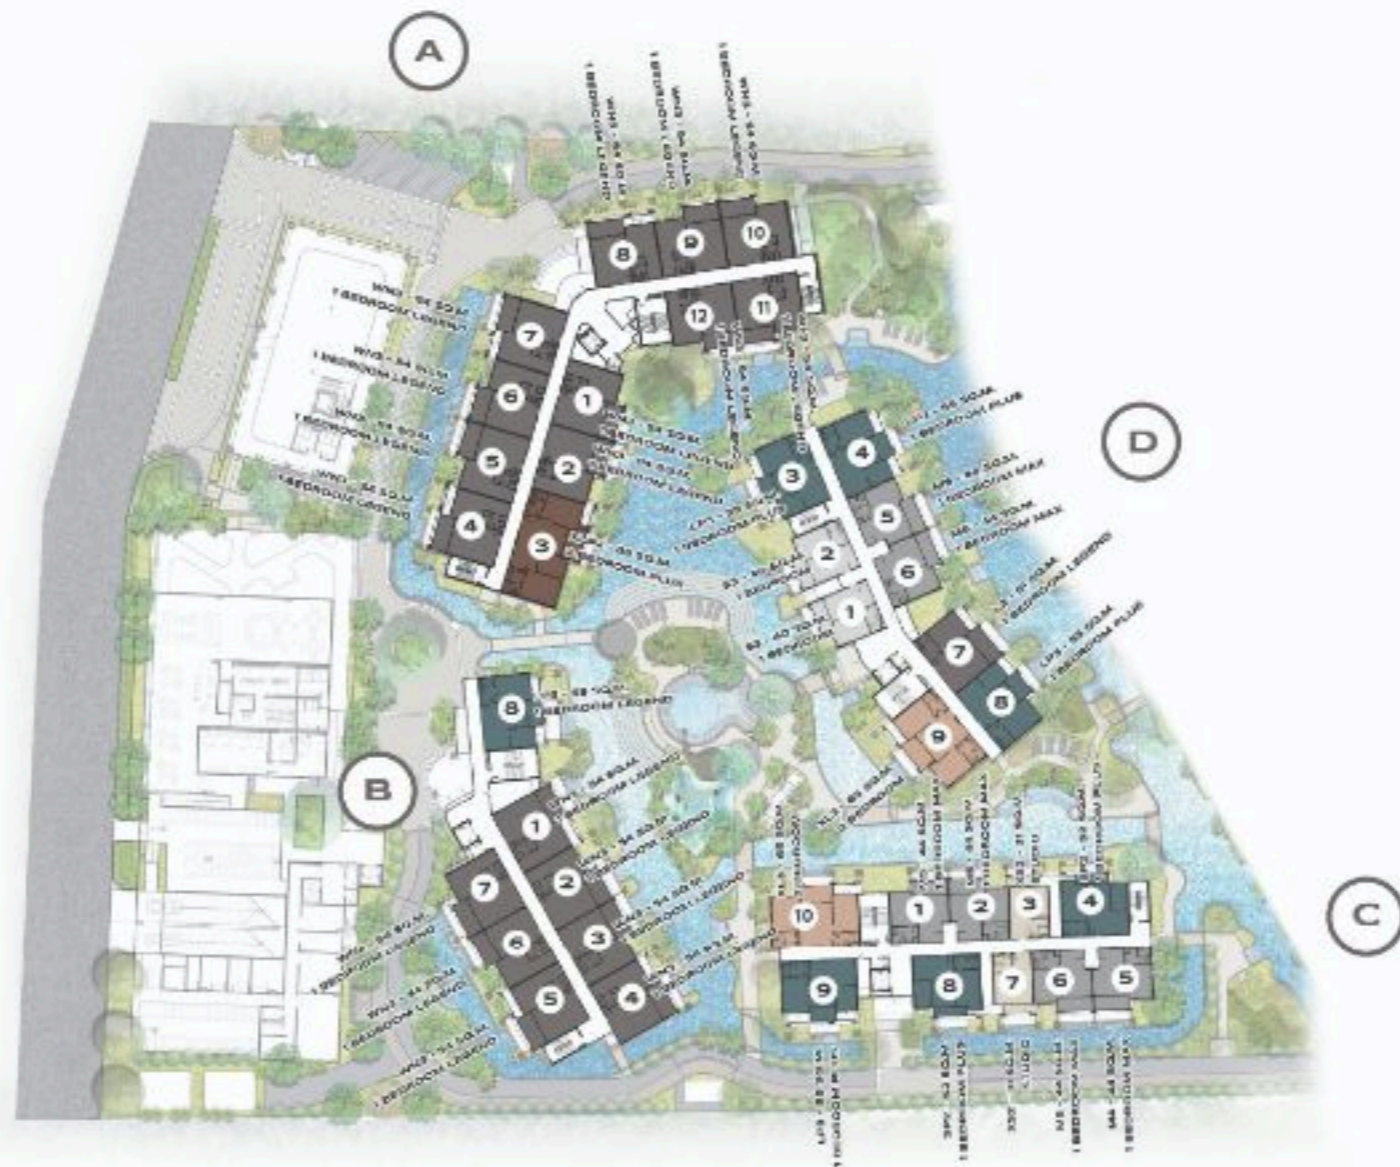

MASTER PLAN

THE TITLE
LEGENDARY
BANG-TAO

MASTER PLAN

THE TITLE
LEGENDARY
BANG-TAO

	STUDIO	31-36 SQ.M.
	1 BEDROOM	40-44 SQ.M.
	1 BEDROOM MAX	44-49 SQ.M.
	1 BEDROOM LEGEND	51-60 SQ.M.
	1 BEDROOM PLUS	52-61 SQ.M.
	2 BEDROOM	65-70 SQ.M.
	2 BEDROOM LEGEND	87-94 SQ.M.

4TH FLOOR

MASTER PLAN

THE TITLE
LEGENDARY
BANG-TAO

	STUDIO	31-36 SQ.M.
	1 BEDROOM	40-44 SQ.M.
	1 BEDROOM MAX	44-49 SQ.M.
	1 BEDROOM LEGEND	51-60 SQ.M.
	1 BEDROOM PLUS	52-61 SQ.M.
	2 BEDROOM	65-70 SQ.M.
	2 BEDROOM LEGEND	87-94 SQ.M.

5TH FLOOR

MASTER PLAN

THE TITLE
LEGENDARY
BANG-TAO

	STUDIO	31-36 SQ.M
	1BEDROOM	40-44 SQ.M
	1BEDROOM MAX	44-49 SQ.M
	1BEDROOM LEGEND	51-57 SQ.M
	1BEDROOM PLUS	52-61 SQ.M
	2BEDROOM	65-70 SQ.M
	2BEDROOM LEGEND	87-94 SQ.M
	2BEDROOM PLUS	85-89 SQ.M