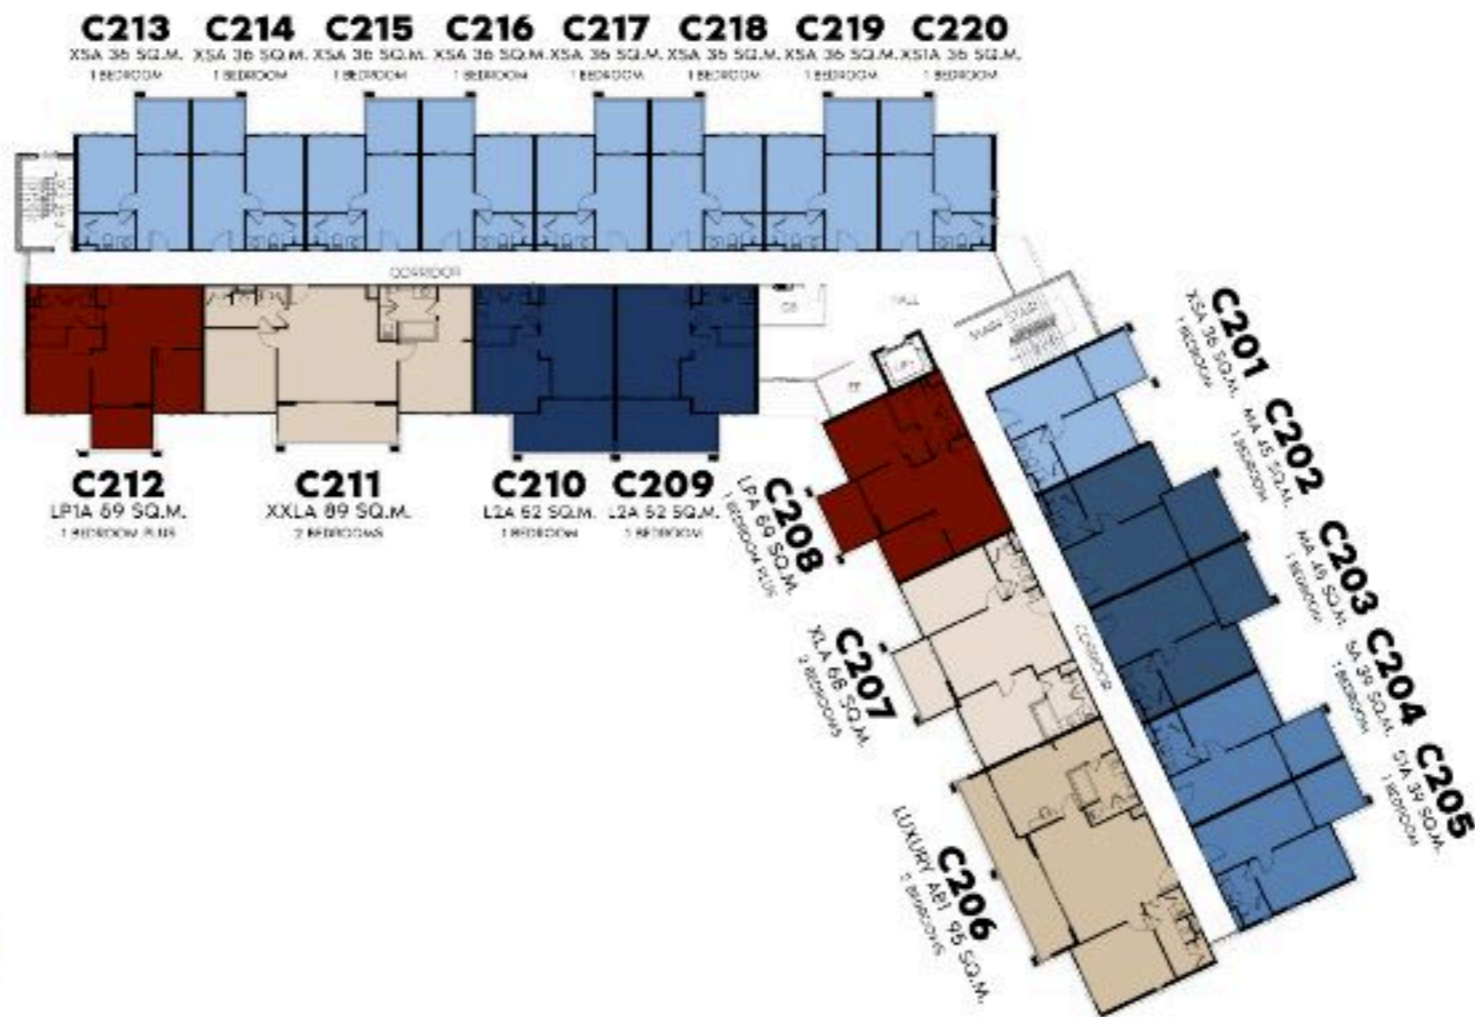

FLOOR PLAN

BUILDING C Floor 2

TITLE
HERITAGE
BANG-TAO

- 1 BEDROOM XS S M L
- 1 BEDROOM PLUS LP
- 2 BEDROOMS XL XXL (DOUBLE)
- 3 BEDROOMS (L2A)
- SUPER LUXURY
- ULTRA LUXURY
- ULTIMATE LUXURY

*THE IMAGES SHOWN ARE COMPUTER GENERATED. ANY CHANGE CAN BE APPLIED WITHOUT NOTICE. ALL RIGHTS RESERVED