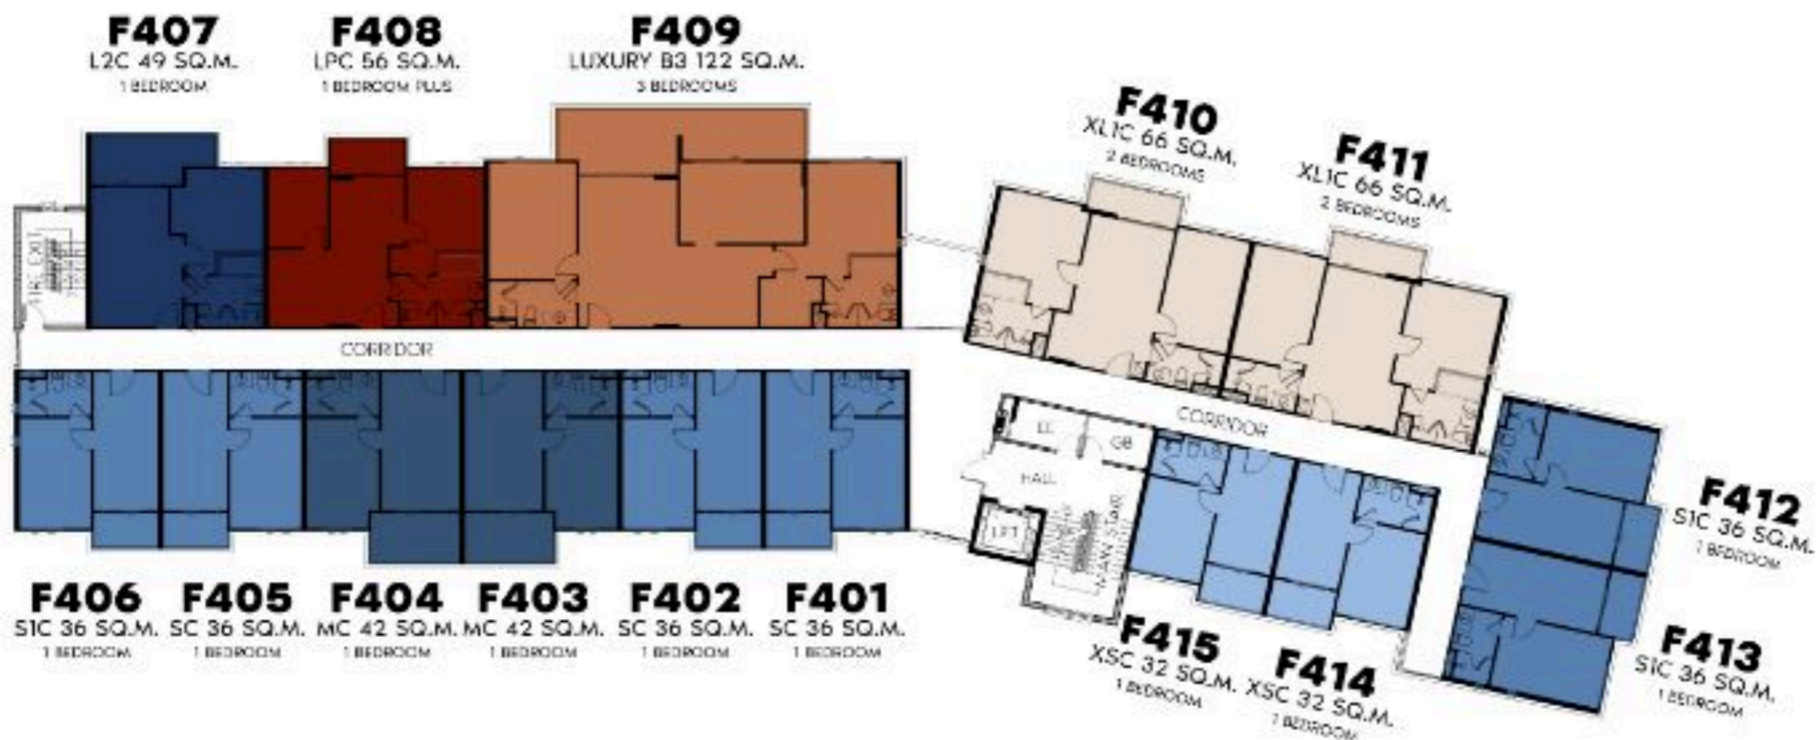

## BUILDING F 4<sup>TH</sup> FLOOR

TITLE  
**HERITAGE**  
BANG-TAO

- 1 BEDROOM: XS, S, M, L
- 1 BEDROOM PLUS: LP
- 2 BEDROOMS: XL, XXL, (empty)
- 3 BEDROOMS: (empty)
- SUPER LUXURY: (empty)
- ULTRA LUXURY: (empty)
- ULTIMATE LUXURY: (empty)