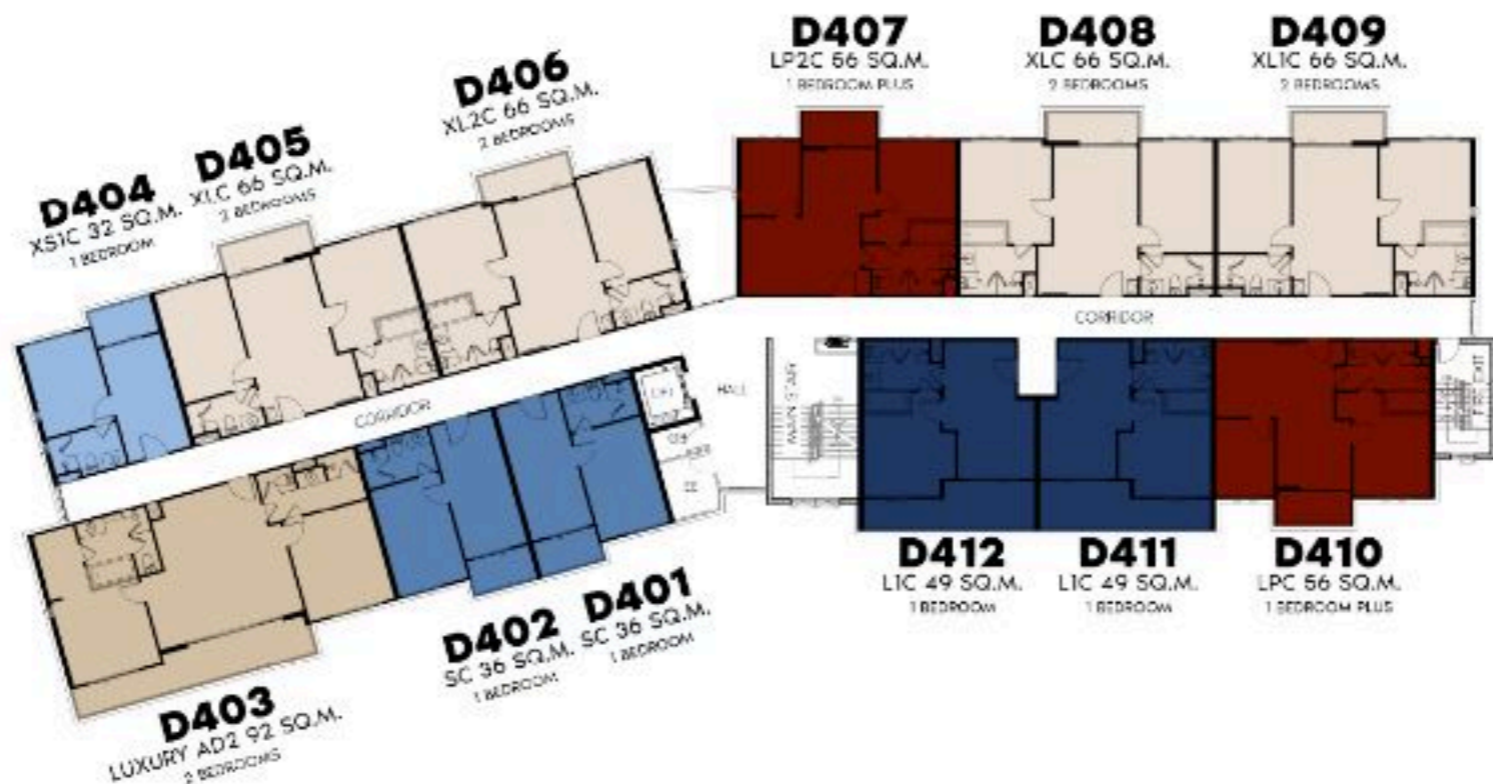

FLOOR PLAN

BUILDING D 4TH FLOOR

TITLE
HERITAGE
BANG-TAO

- 1 BEDROOM XS S M L
- 1 BEDROOM PLUS LP
- 2 BEDROOMS XL XXL (SHRDLA)
- 3 BEDROOMS (LUXURY)
- SUPER LUXURY (SHRDLA)
- ULTRA LUXURY (SHRDLA)
- ULTIMATE LUXURY (SHRDLA)

*THE IMAGES SHOWN ARE COMPUTER GENERATED. ANY CHANGE CAN BE APPLIED WITHOUT NOTICE. ALL RIGHTS RESERVED.