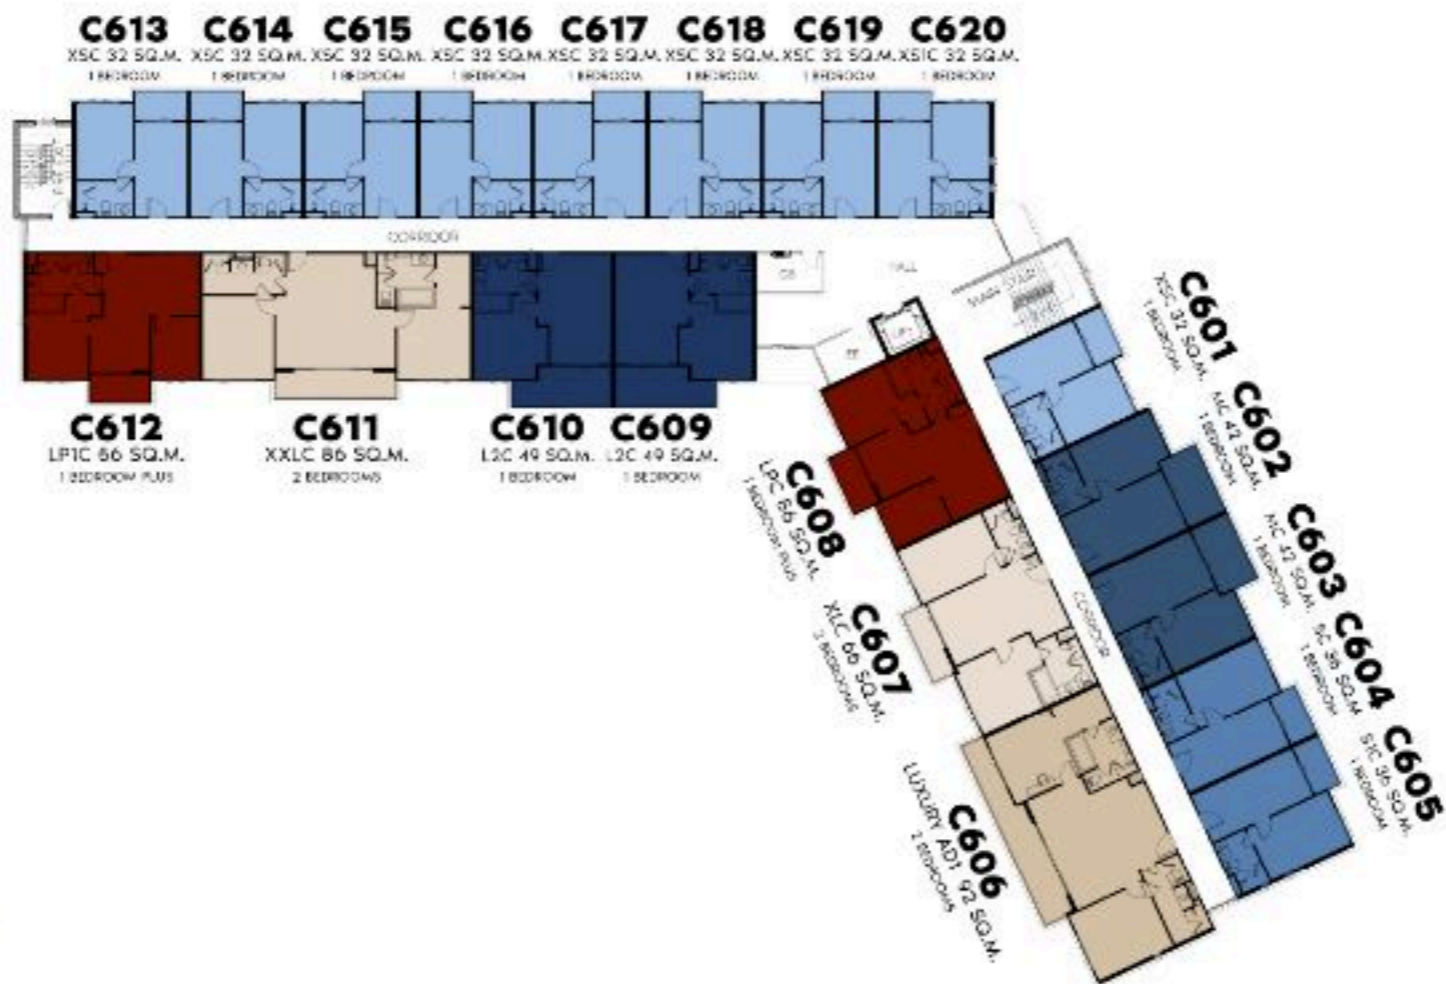

FLOOR PLAN

BUILDING C 6TH FLOOR

TITLE
HERITAGE
BANG-TAO

- 1 BEDROOM XS S M L
- 1 BEDROOM PLUS LP
- 2 BEDROOMS XL XXL (DOUBLE)
- 3 BEDROOMS (L2C 66)
- SUPER LUXURY (Dark Red)
- ULTRA LUXURY (Light Tan)
- ULTIMATE LUXURY (Dark Green)

*THE IMAGES SHOWN ARE COMPUTER GENERATED. ANY CHANGE CAN BE APPLIED WITHOUT NOTICE. ALL RIGHTS RESERVED.