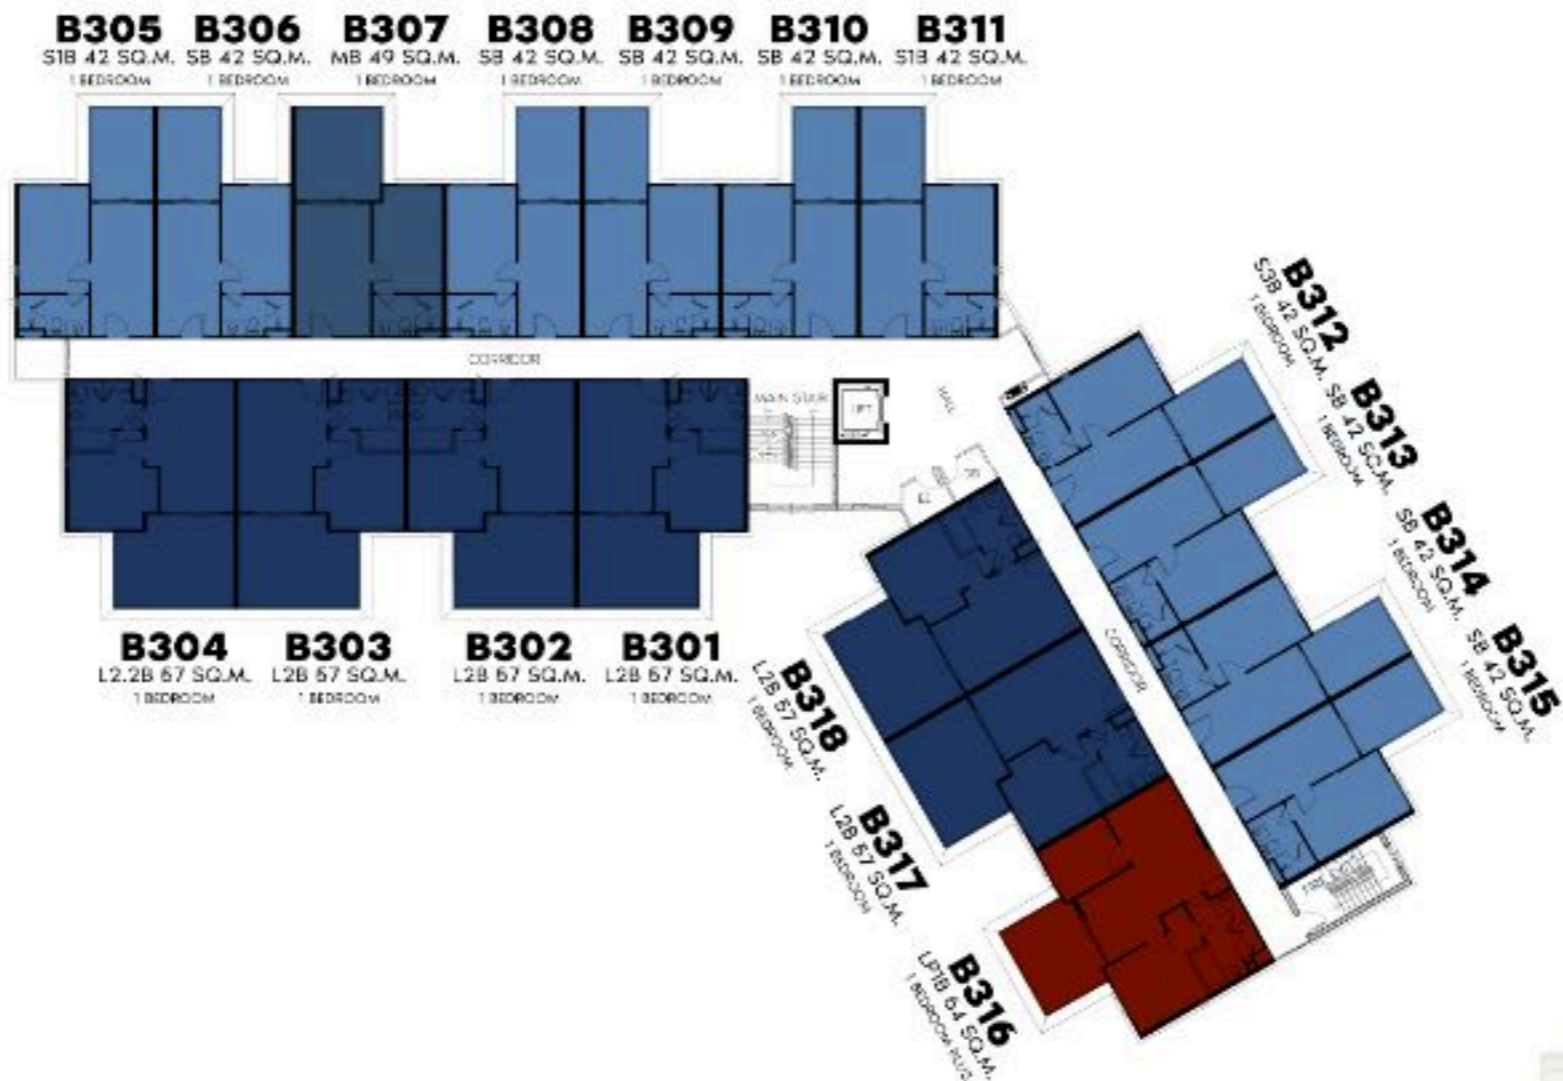

FLOOR PLAN

BUILDING B 3RD FLOOR

TITLE
HERITAGE
BANG-TAO

1. 1 BEDROOM
   - 1 BEDROOM PLUS
   - 2 BEDROOMS
   - 3 BEDROOMS
   - SUPER LUXURY
   - ULTRA LUXURY
   - ULTIMATE LUXURY
2. XS S M L
   LP
   XL XXL (SHRDLA)

*THE IMAGES SHOWN ARE COMPUTER GENERATED. ANY CHANGE CAN BE APPLIED WITHOUT NOTICE. ALL RIGHTS RESERVED