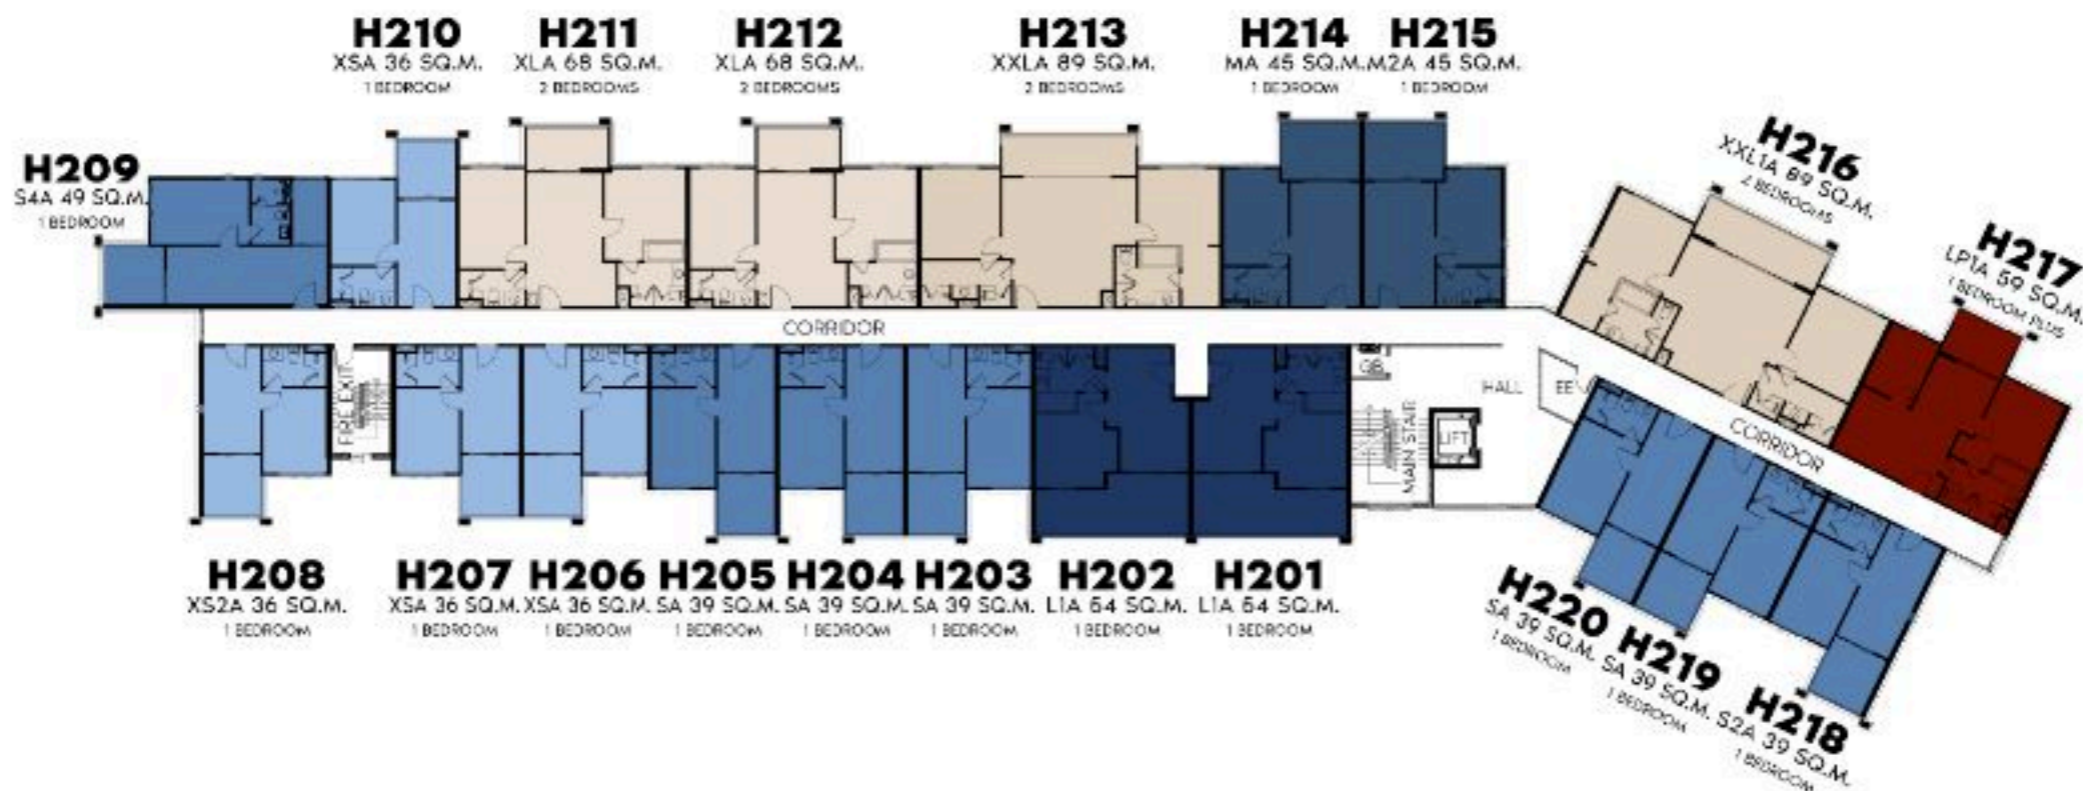

FLOOR PLAN

BUILDING H 2ND FLOOR

TITLE
HERITAGE
BANG-TAO

- 1 BEDROOM
- 1 BEDROOM PLUS
- 2 BEDROOMS
- 3 BEDROOMS
- SUPER LUXURY
- ULTRA LUXURY
- ULTIMATE LUXURY

*THE IMAGES SHOWN ARE COMPUTER GENERATED. ANY CHANGE CAN BE APPLIED WITHOUT NOTICE. ALL RIGHTS RESERVED