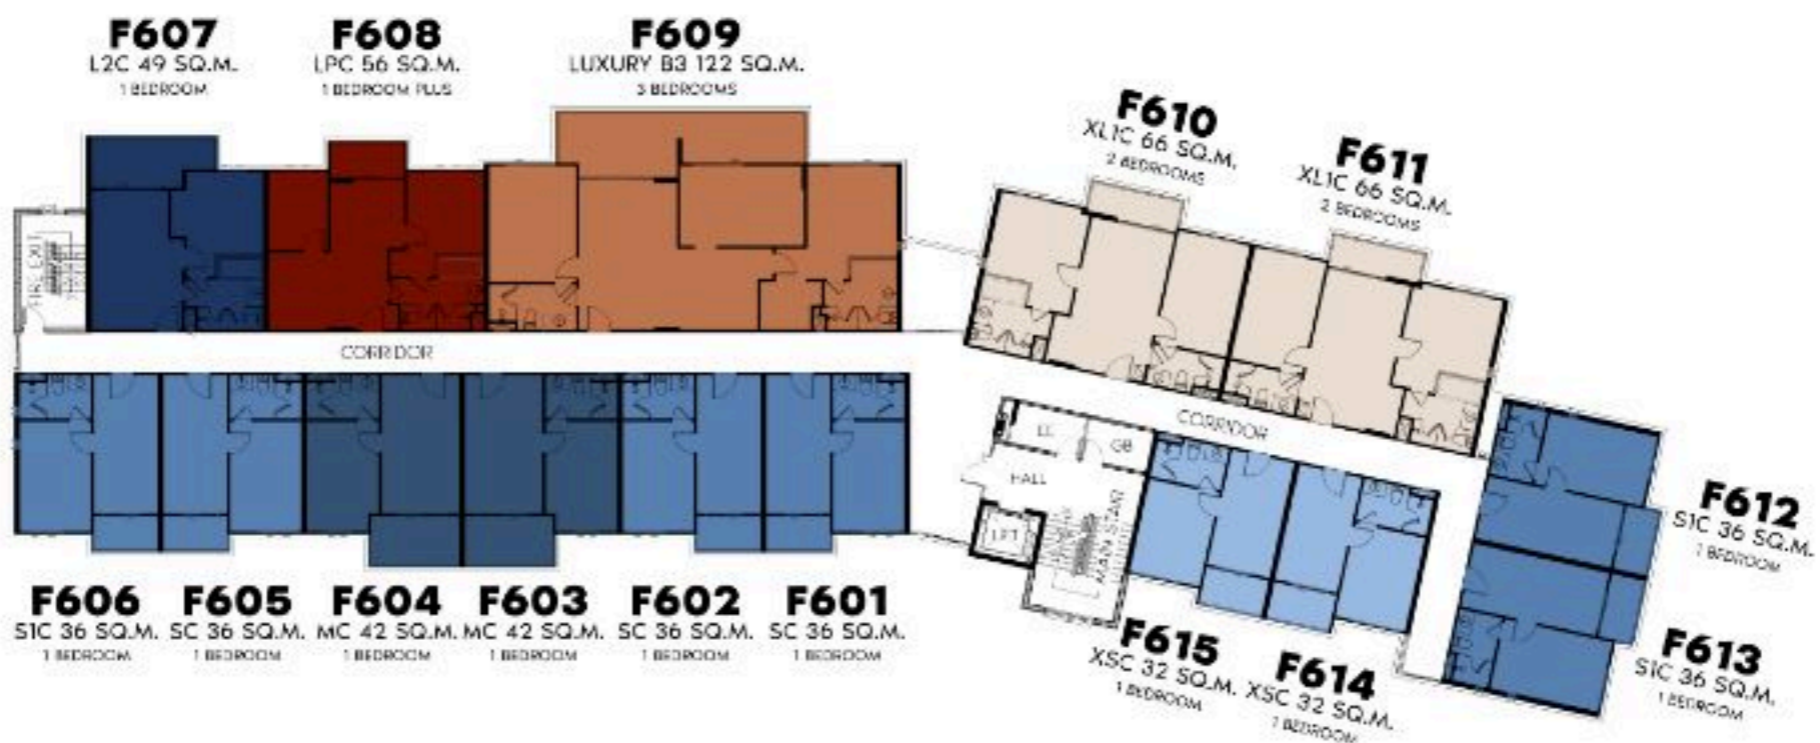

FLOOR PLAN

BUILDING F 6TH FLOOR

TITLE
HERITAGE
BANG-TAO

- 1 BEDROOM: XS, S, M, L
- 1 BEDROOM PLUS: LP
- 2 BEDROOMS: XL, XXL, (empty)
- 3 BEDROOMS: (empty)
- SUPER LUXURY: (empty)
- ULTRA LUXURY: (empty)
- ULTIMATE LUXURY: (empty)

*THE IMAGES SHOWN ARE COMPUTER GENERATED. ANY CHANGE CAN BE APPLIED WITHOUT NOTICE. ALL RIGHTS RESERVED