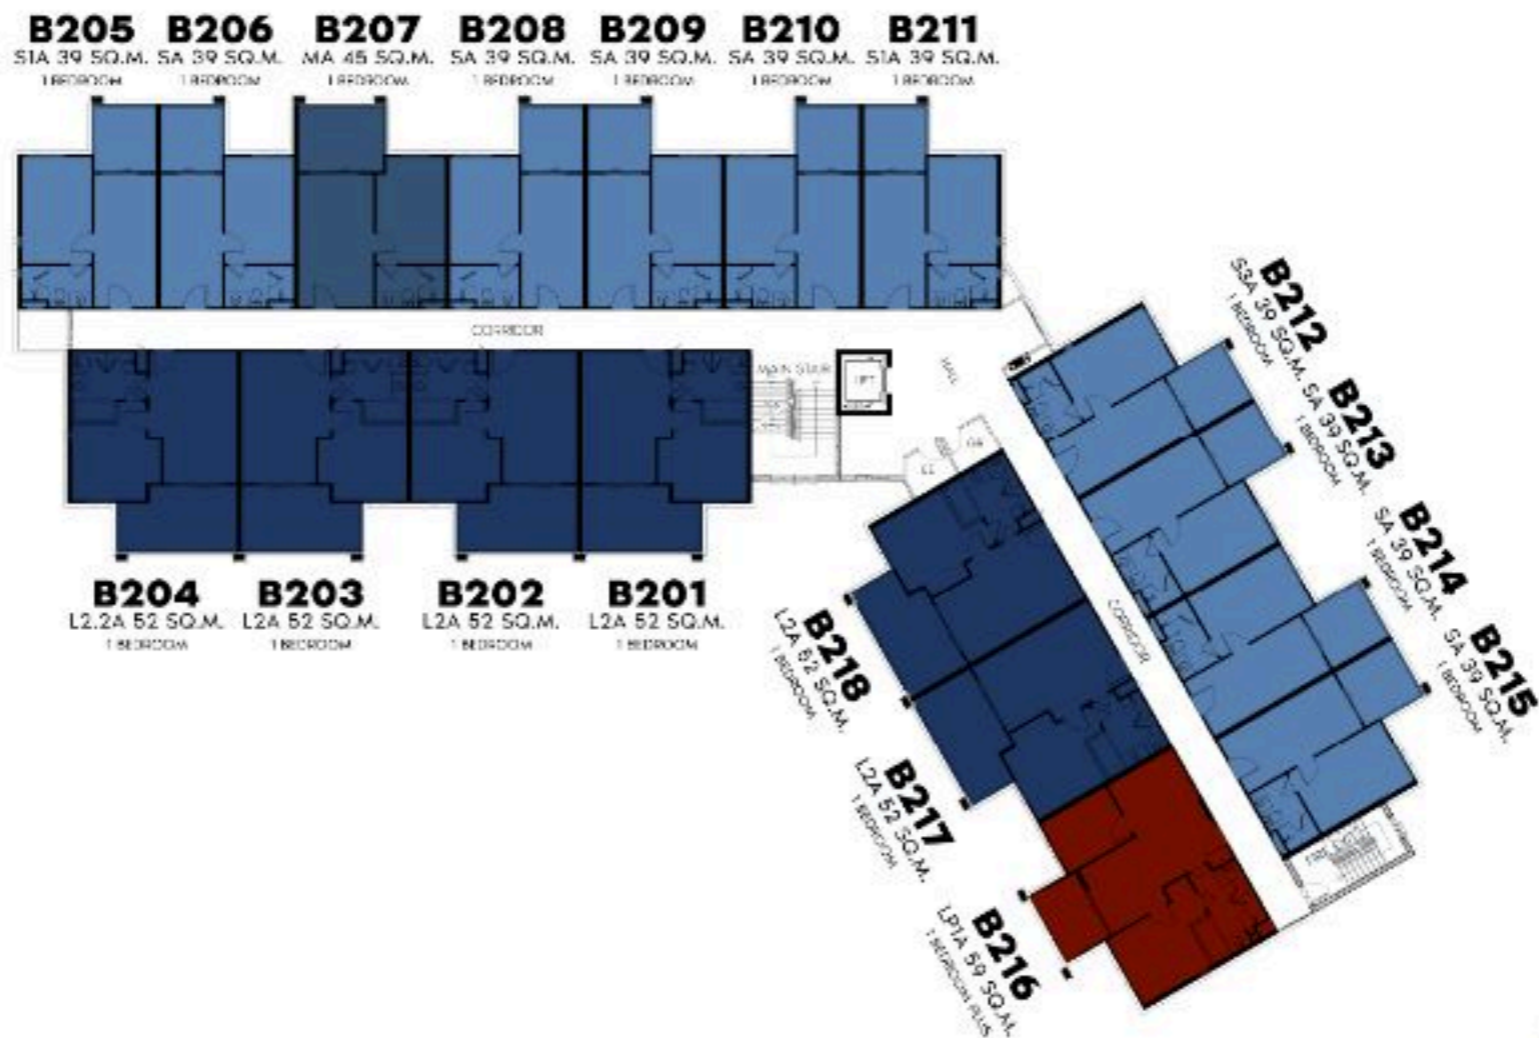

FLOOR PLAN

BUILDING B 2ND FLOOR

TITLE
HERITAGE
BANG-TAO

1. 1 BEDROOM
   - 1 BEDROOM PLUS
   - 2 BEDROOMS
   - 3 BEDROOMS
   - SUPER LUXURY
   - ULTRA LUXURY
   - ULTIMATE LUXURY
2. XS S M L
   LP
   XL XXL (DOUBLE)

*THE IMAGES SHOWN ARE COMPUTER GENERATED. ANY CHANGE CAN BE APPLIED WITHOUT NOTICE. ALL RIGHTS RESERVED.