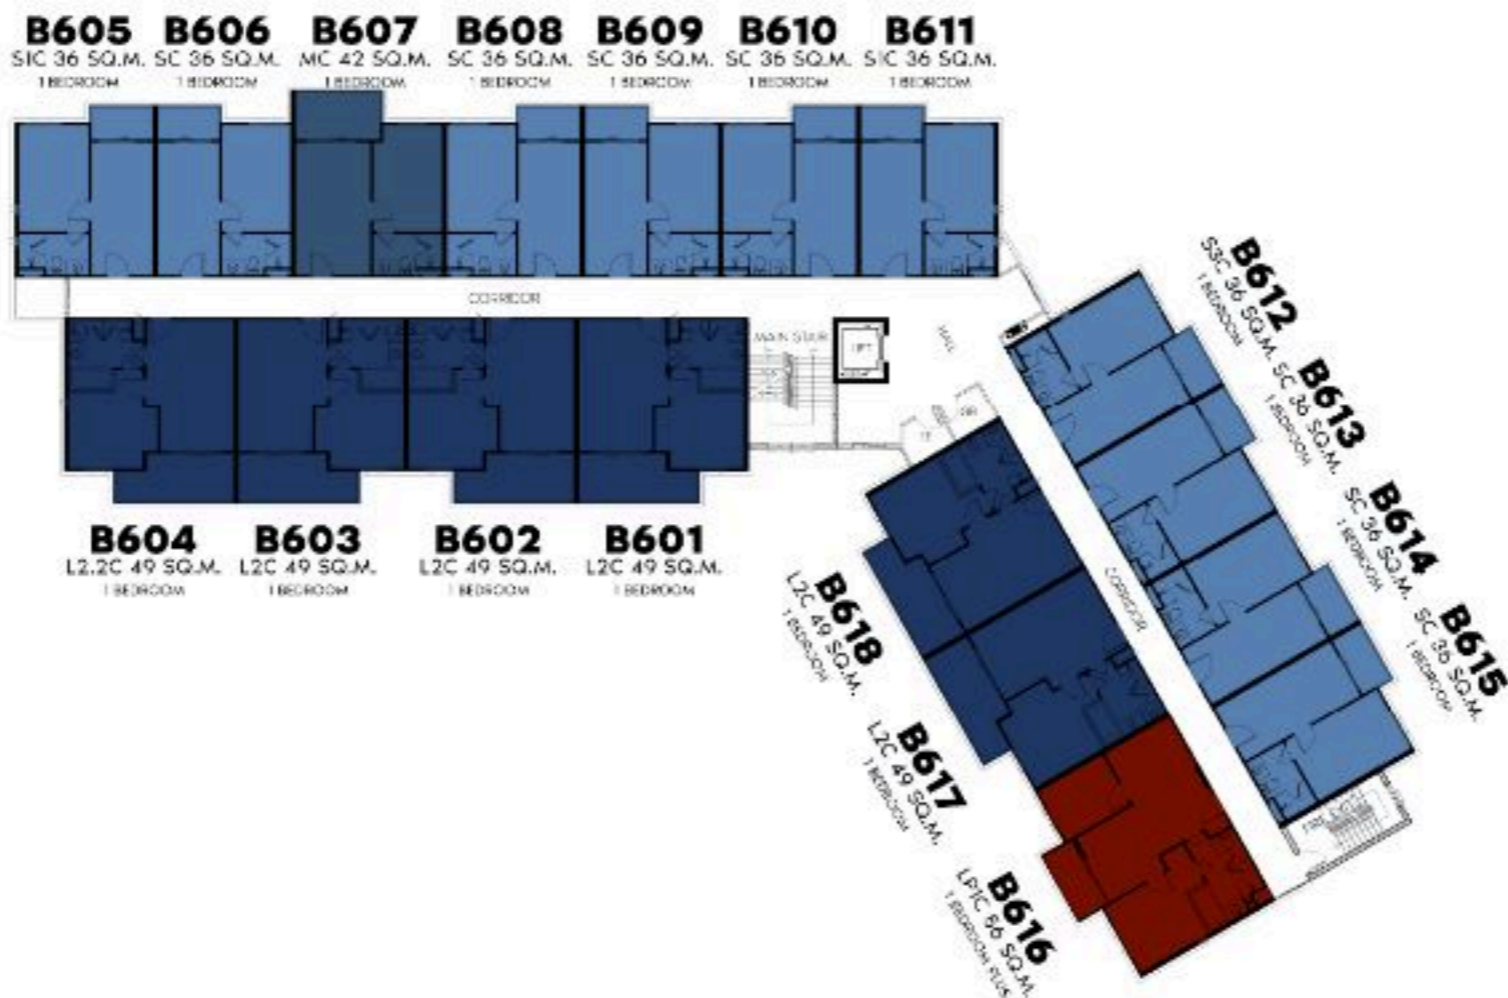

FLOOR PLAN

BUILDING B 6TH FLOOR

TITLE
HERITAGE
BANG-TAO

1. 1 BEDROOM
   - 1 BEDROOM PLUS
   - 2 BEDROOMS
   - 3 BEDROOMS
   - SUPER LUXURY
   - ULTRA LUXURY
   - ULTIMATE LUXURY
2. XS S M L
   LP
   XL XXL (DOUBLE)
   (Color-coded boxes for each category)

*THE IMAGES SHOWN ARE COMPUTER GENERATED. ANY CHANGE CAN BE APPLIED WITHOUT NOTICE. ALL RIGHTS RESERVED