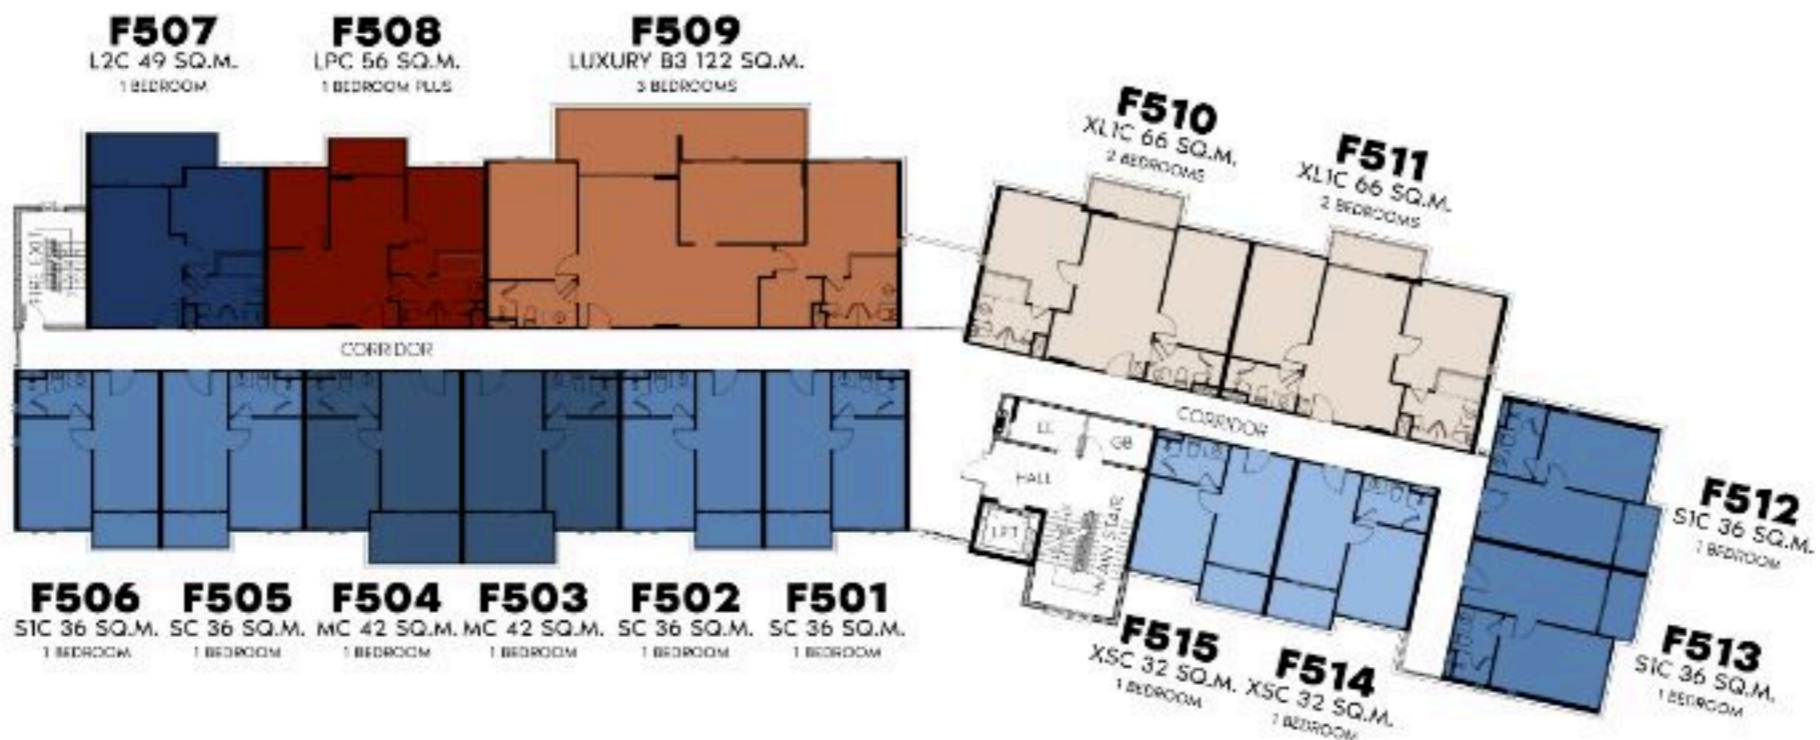

FLOOR PLAN

BUILDING F 5TH FLOOR

TITLE
HERITAGE
BANG-TAO

- 1 BEDROOM: XS, S, M, L
- 1 BEDROOM PLUS: LP
- 2 BEDROOMS: XL, XXL, (empty)
- 3 BEDROOMS: (empty)
- SUPER LUXURY: (empty)
- ULTRA LUXURY: (empty)
- ULTIMATE LUXURY: (empty)

*THE IMAGES SHOWN ARE COMPUTER GENERATED. ANY CHANGE CAN BE APPLIED WITHOUT NOTICE. ALL RIGHTS RESERVED