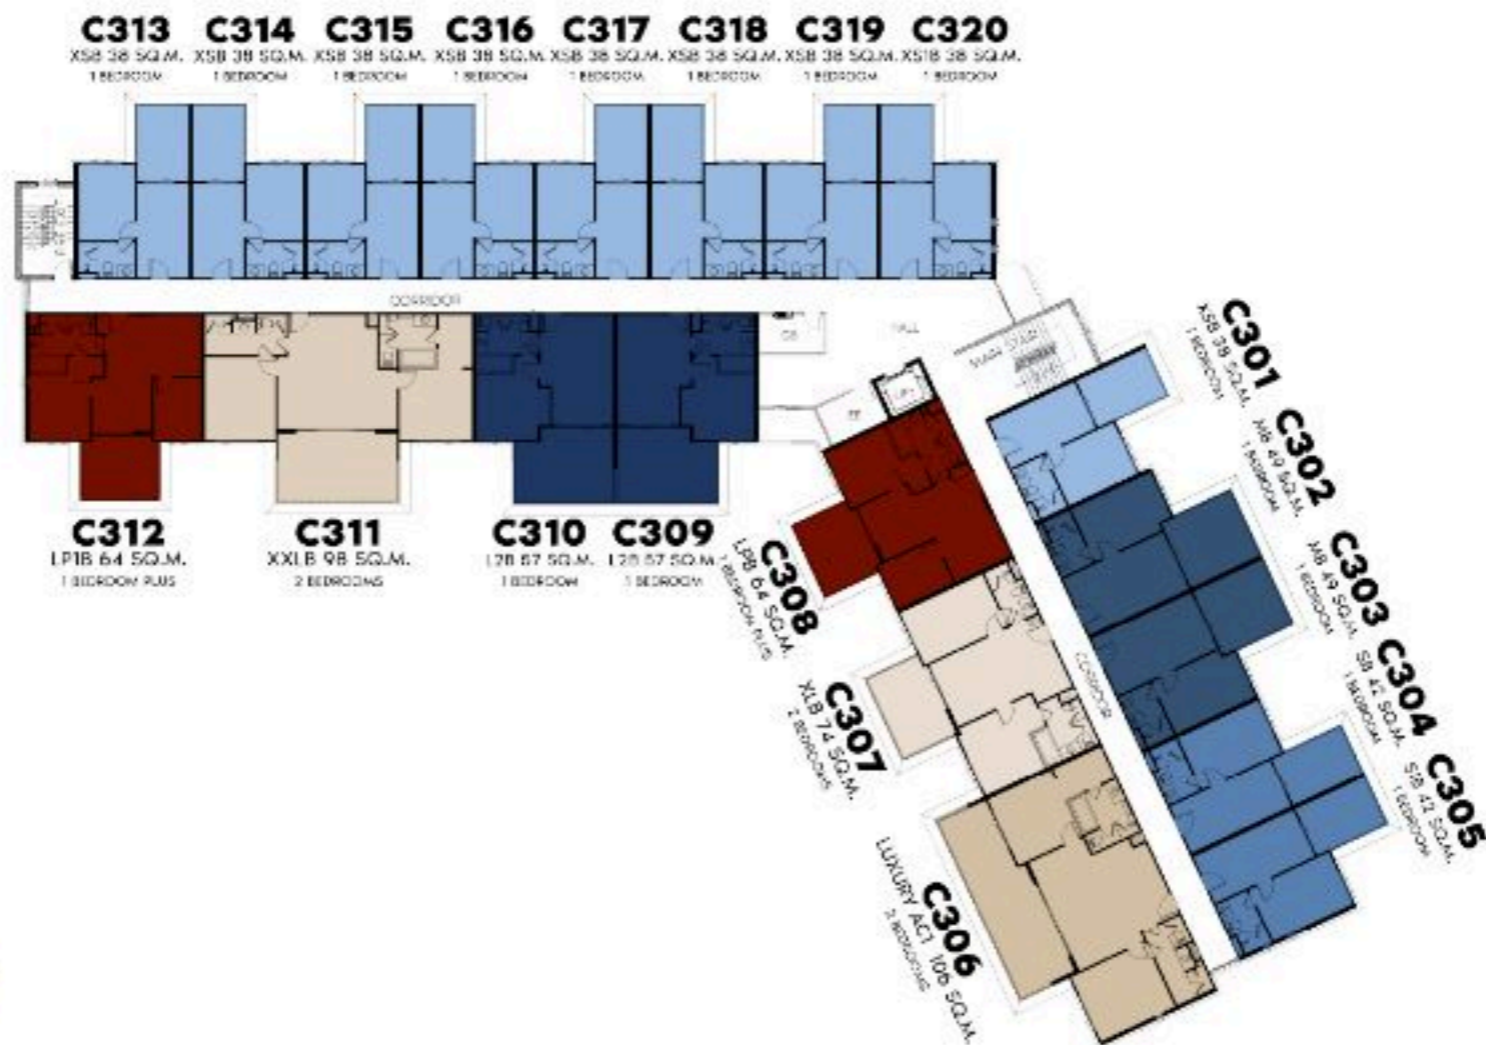

FLOOR PLAN

BUILDING C 3RD FLOOR

TITLE
HERITAGE
BANG-TAO

1. 1 BEDROOM
   - 1 BEDROOM PLUS
   - 2 BEDROOMS
   - 3 BEDROOMS
   - SUPER LUXURY
   - ULTRA LUXURY
   - ULTIMATE LUXURY
2. XS S M L
   LP
   XL XXL (SHRINK)
   (Color swatches for Super, Ultra, and Ultimate Luxury)

*THE IMAGES SHOWN ARE COMPUTER GENERATED. ANY CHANGE CAN BE APPLIED WITHOUT NOTICE. ALL RIGHTS RESERVED