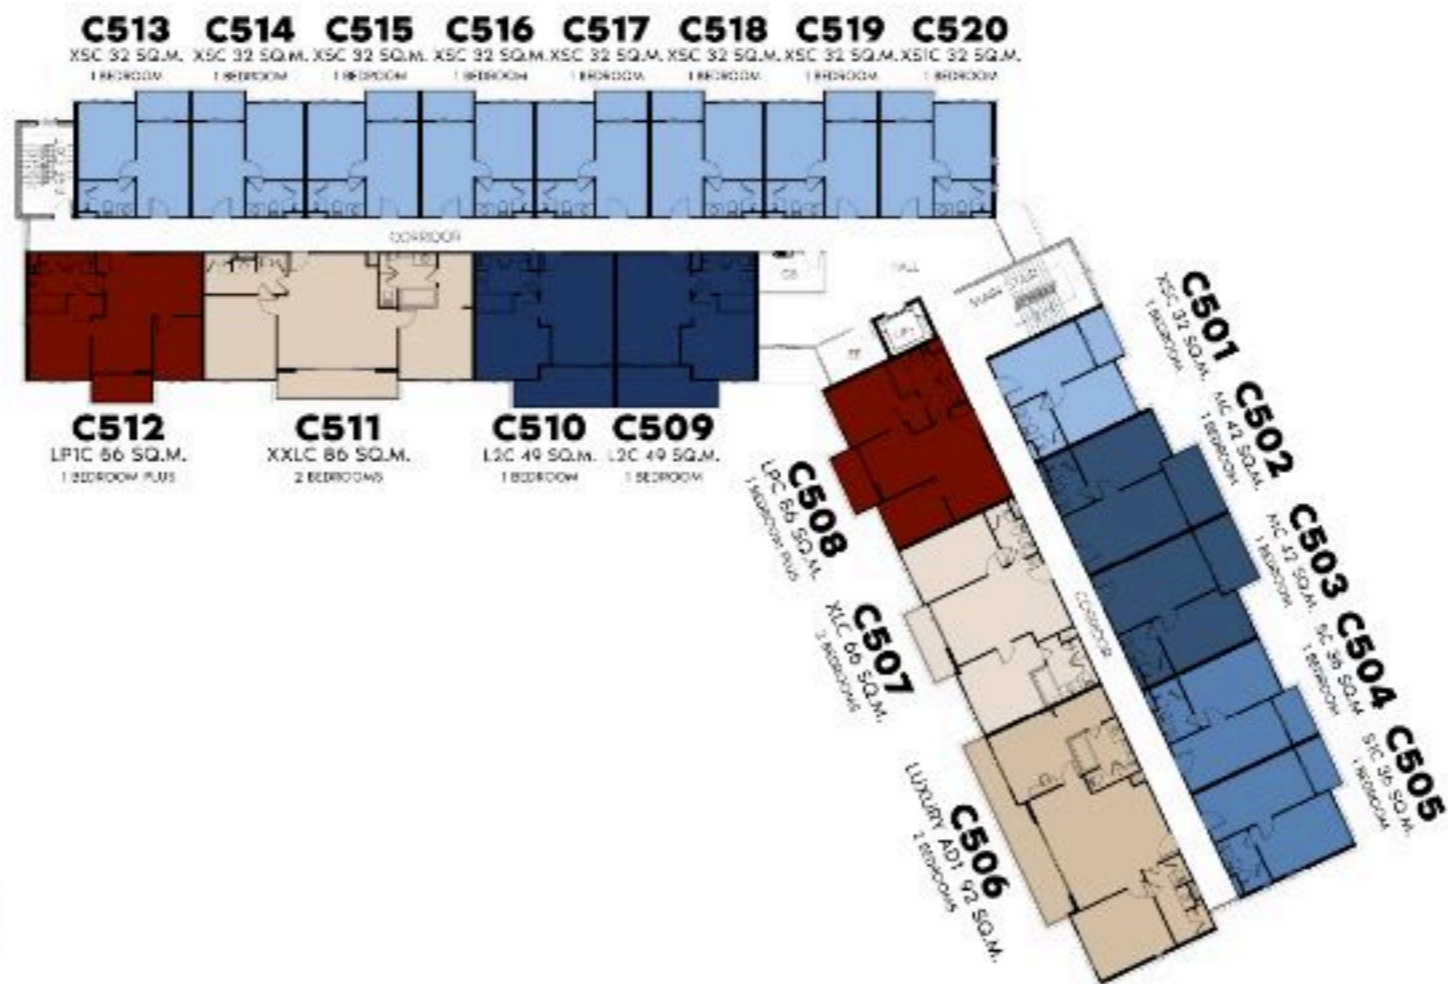

FLOOR PLAN

BUILDING C 5TH FLOOR

TITLE
HERITAGE
BANG-TAO

- 1 BEDROOM XS S M L
- 1 BEDROOM PLUS LP
- 2 BEDROOMS XL XXL (DOUBLE)
- 3 BEDROOMS (L2C)
- SUPER LUXURY
- ULTRA LUXURY
- ULTIMATE LUXURY

*THE IMAGES SHOWN ARE COMPUTER GENERATED. ANY CHANGE CAN BE APPLIED WITHOUT NOTICE. ALL RIGHTS RESERVED