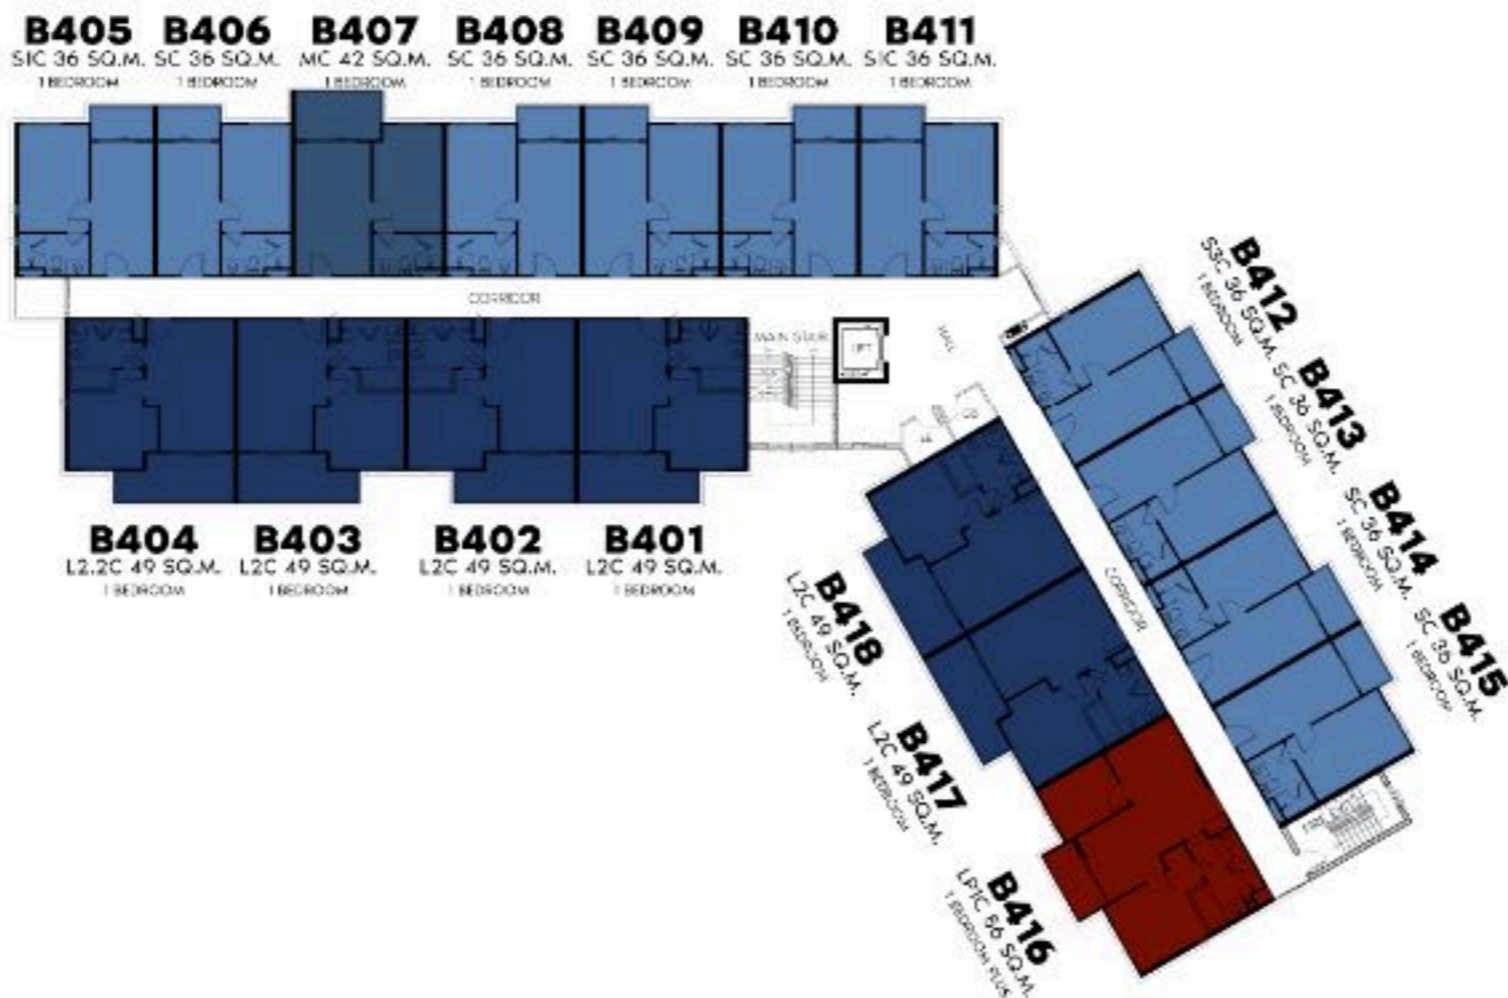

FLOOR PLAN

BUILDING B 4TH FLOOR

TITLE
HERITAGE
BANG-TAO

1. 1 BEDROOM
   - 1 BEDROOM PLUS
   - 2 BEDROOMS
   - 3 BEDROOMS
   - SUPER LUXURY
   - ULTRA LUXURY
   - ULTIMATE LUXURY
2. XS S M L
   LP
   XL XXL (SHRINK)
   (Color-coded boxes for each category)

*THE IMAGES SHOWN ARE COMPUTER GENERATED. ANY CHANGE CAN BE APPLIED WITHOUT NOTICE. ALL RIGHTS RESERVED.