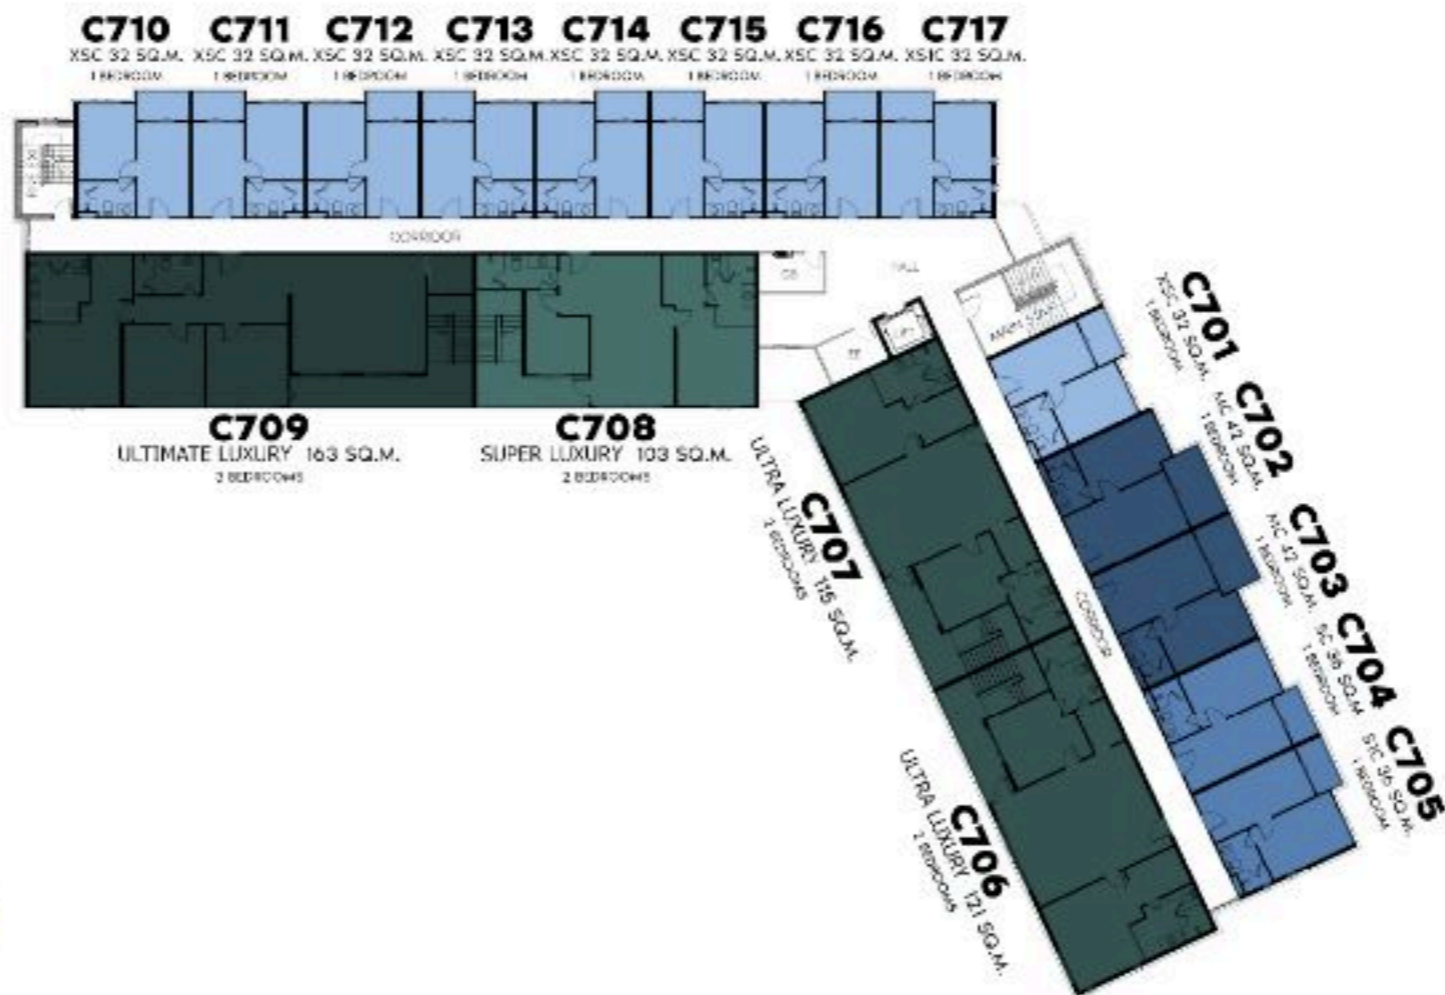

FLOOR PLAN

BUILDING C 7TH FLOOR

TITLE
HERITAGE
BANG-TAO

- 1 BEDROOM XS S M L
- 1 BEDROOM PLUS LP
- 2 BEDROOMS XL XXL GRAND
- 3 BEDROOMS 3+3
- SUPER LUXURY
- ULTRA LUXURY
- ULTIMATE LUXURY

*THE IMAGES SHOWN ARE COMPUTER GENERATED. ANY CHANGE CAN BE APPLIED WITHOUT NOTICE. ALL RIGHTS RESERVED.